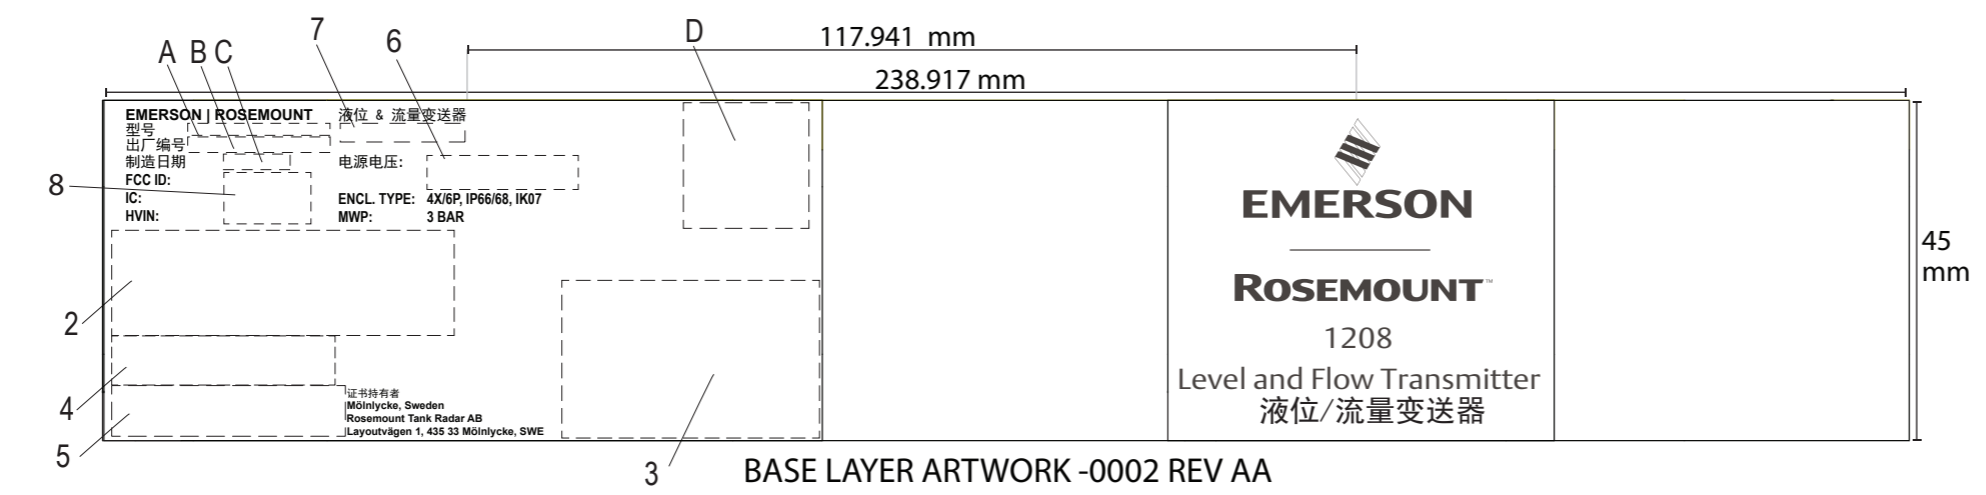

ORIGINALFORMAT A3

REVISION	ECO NO.	ISSUED	APP'D	DATE
AB	RTC	PC-AA	EMe	2245
DESCRIPTION				
1208 MAIN LABEL				

7. THE PRODUCT IS NOT FOR USE WITH FLAMMABLE LIQUIDS
6. OUTLINES NOT TO BE PRINTED.
5. DO NOT PRINT BORDERS.
4. LABEL TO BE CUSTOMIZED ACCORDING TO FLEX CONTROLLED FIELDS
3. ALL APPROVAL LOGOS IN ACC. WITH RESP. LOGOTYPE.
2. TEXT TYPE: ARIAL NARROW BOLD & ARIAL BOLD
1. LASER ETCHED.

CERTIFIED PRODUCT
No modification permitted without approval from the Authorized Person(s).

01208-6000	ISSUED BY PC-AA	DRAWN WEEK 2220	PRODUCT CODE 1208	 LAYOUTVÄGEN 1, 435 33 MÖLNLYCKE, SWEDEN	
	APPROVED BY	APP'D WEEK	DOC TYPE 0		
	UNLESS OTHERWISE SPECIFIED: ALL DIMENSIONS ARE IN MILLIMETERS. REMOVE ALL BURRS AND SHARP EDGES.				ROSEMOUNT 1208 Main Label
	- GENERAL TOLERANCES -				
MACHINING: ISO 2768	FINISH: ☒		01208-6000	DRAWING NO. 01208-6000	
CASTING: ISO 8062	ANGLES:				ISSUE AB
WELDING: EN-ISO 13920	1 ST ANGLE	SCALE 1:1	SIZE A3	DO NOT SCALE PRINT	SHEET 2/3
THE COPYRIGHT/OWNERSHIP OF THIS DOCUMENT IS AND WILL REMAIN OURS. THE DOCUMENT MUST NOT BE USED WITHOUT AUTHORIZATION OR BROUGHT TO THE KNOWLEDGE OF A THIRD PARTY. CONTRAVENTION WILL BE PROSECUTED. ROSEMOUNT TANK RADAR AB, SWEDEN