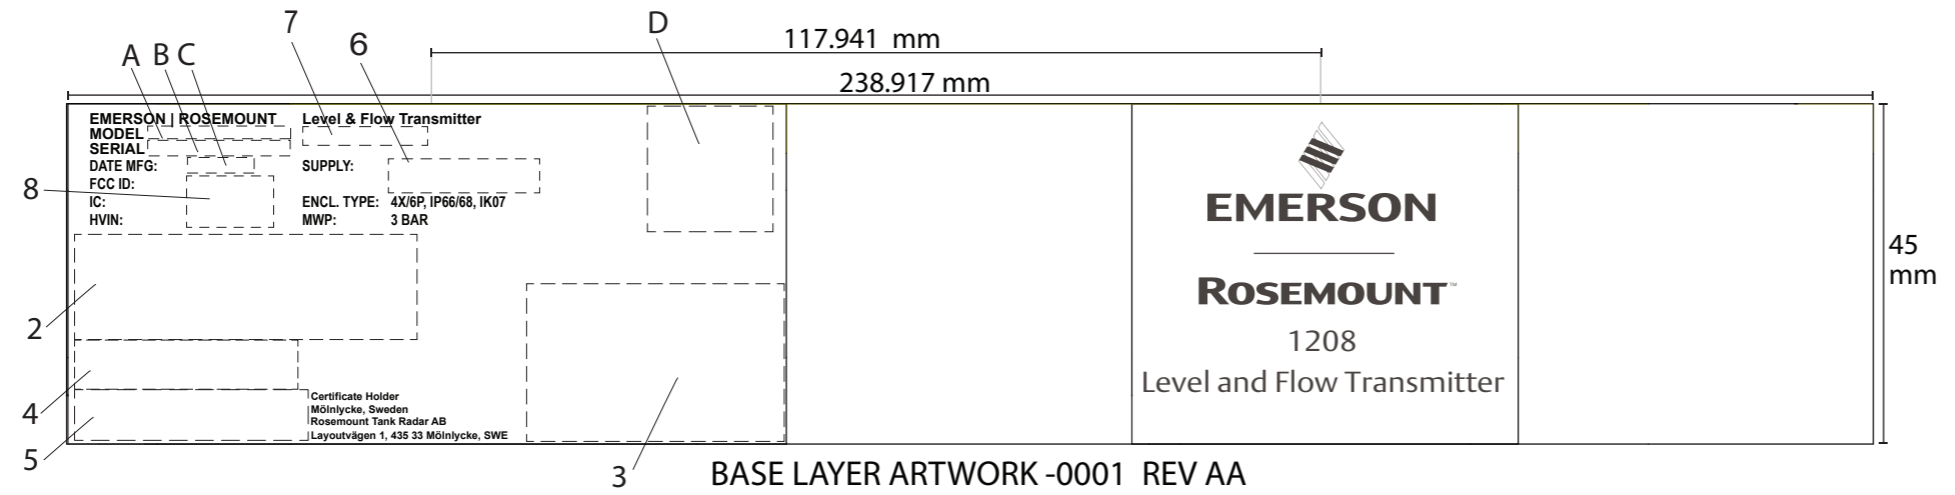

ORIGINALFORMAT A3

REVISION	ECO NO.	ISSUED	APP'D	DATE
AB	RTC	PC-AA	EMe	2245
DESCRIPTION				
1208 MAIN LABEL				

7. THE PRODUCT IS NOT FOR USE WITH FLAMMABLE LIQUIDS
6. OUTLINES NOT TO BE PRINTED.
5. DO NOT PRINT BORDERS.
4. LABEL TO BE CUSTOMIZED ACCORDING TO FLEX CONTROLLED FIELDS
3. ALL APPROVAL LOGOS IN ACC. WITH RESP. LOGOTYPE.
2. TEXT TYPE: ARIAL NARROW BOLD & ARIAL BOLD
1. LASER ETCHED.

CERTIFIED PRODUCT
No modification permitted without approval from the Authorized Person(s).

01208-6000	ISSUED BY PC-AA	DRAWN WEEK 2220	PRODUCT CODE 1208	 LAYOUTVÄGEN 1, 435 33 MÖLNLYCKE, SWEDEN	
	APPROVED BY	APP'D WEEK	DOC TYPE 0		
	UNLESS OTHERWISE SPECIFIED: ALL DIMENSIONS ARE IN MILLIMETERS. REMOVE ALL BURRS AND SHARP EDGES.				ROSEMOUNT 1208 Main Label
	- GENERAL TOLERANCES -				
MACHINING: ISO 2768	FINISH: ☒		01208-6000	DRAWING NO. 01208-6000	
CASTING: ISO 8062	ANGLES:				ISSUE AB
WELDING: EN-ISO 13920	1 ST ANGLE	SCALE 1:1	SIZE A3	DO NOT SCALE PRINT	SHEET 2/3
THE COPYRIGHT/OWNERSHIP OF THIS DOCUMENT IS AND WILL REMAIN OURS. THE DOCUMENT MUST NOT BE USED WITHOUT AUTHORIZATION OR BROUGHT TO THE KNOWLEDGE OF A THIRD PARTY. CONTRAVENTION WILL BE PROSECUTED. ROSEMOUNT TANK RADAR AB, SWEDEN