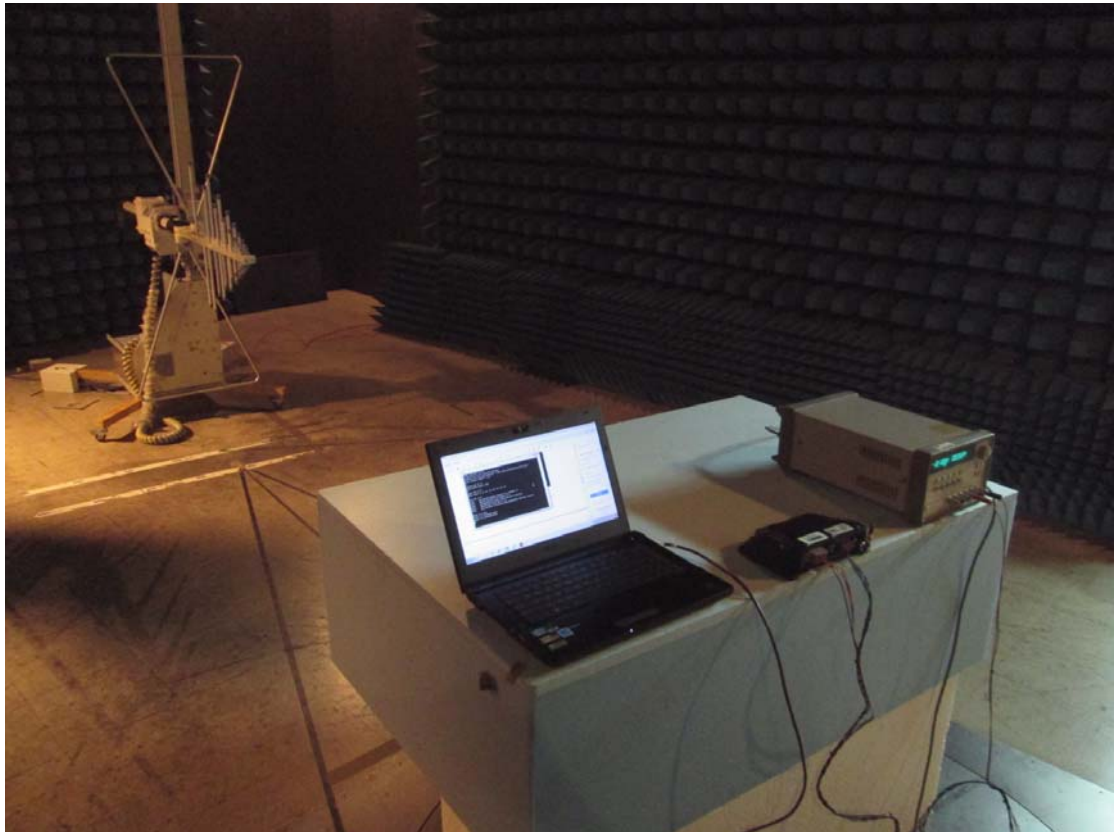

9kHz~30MHz

**intertek** Radiated Emission Test set-up photo  
Total Quality. Assured.

30MHz~1GHz

Above 1GHz