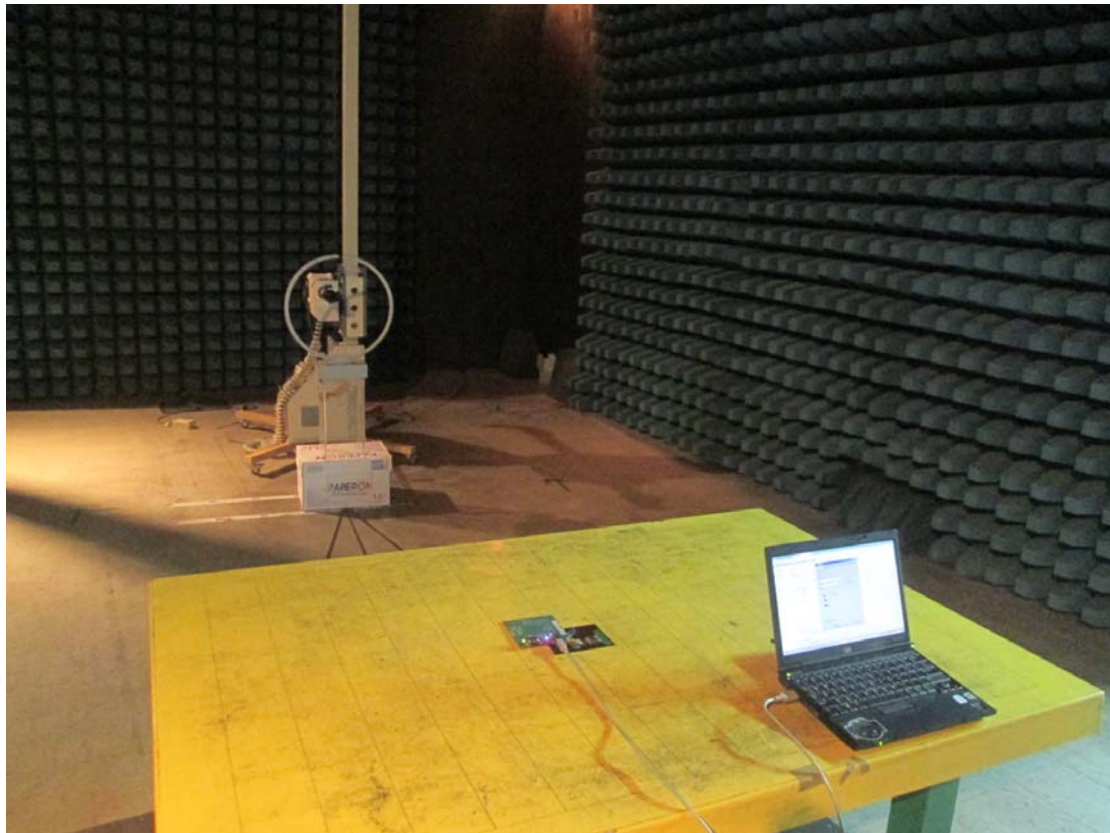

WiFiHU2s-a
9kHz ~ 30MHz

WiFiHU2s-a

Below 1G

Radiated Emission Test set-up photo

WiFiHU2s-a

Above 1G

Radiated Emission Test set-up photo

WiFiHU2s-c
9kHz ~ 30MHz

Radiated Emission Test set-up photo

WiFiHU2s-c

Below 1G

Radiated Emission Test set-up photo

WiFiHU2s-c

Above 1G