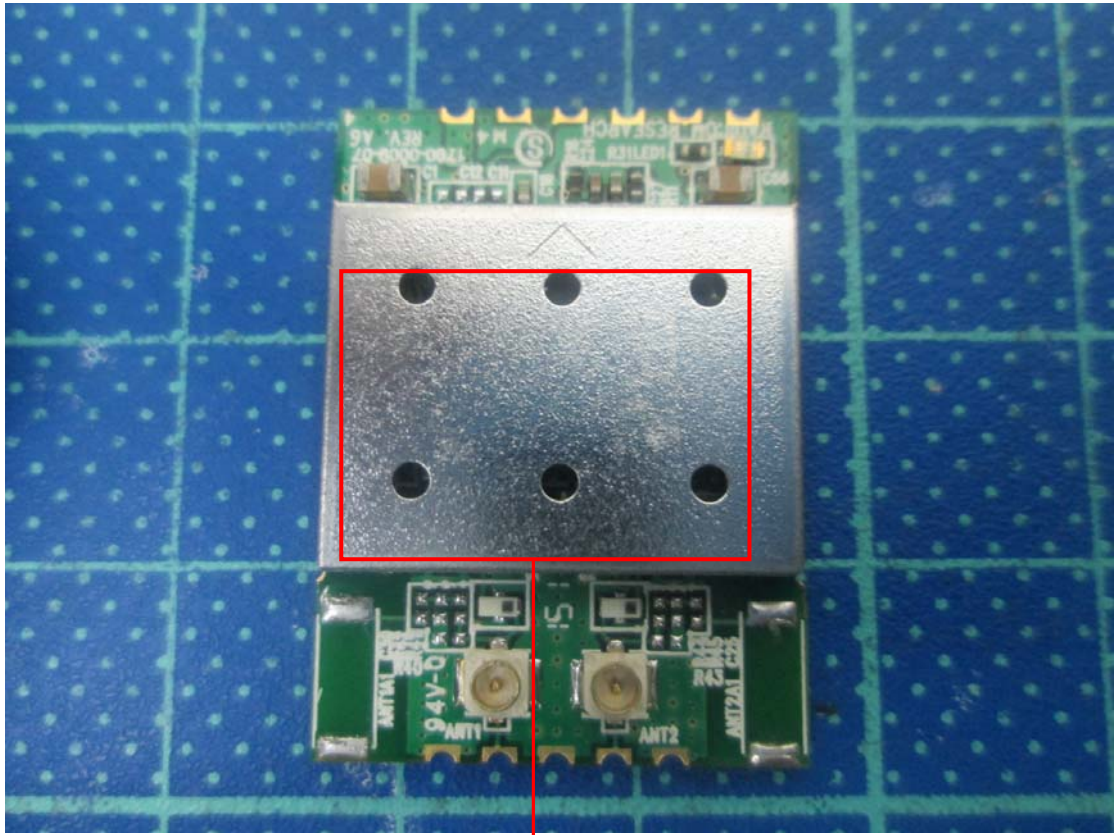

Model: WiFiHU2s-a

FCC ID & IC Label Location

Radicom Research Inc.

Model: WiFiHU2s-a

FCC ID: K7T-WIFIHU2S

IC: 2377A- WIFIHU2S

Model: WiFiHU2s-c

FCC ID & IC Label Location

Radicom Research Inc.

Model: WiFiHU2s-c

FCC ID: K7T- WIFIHU2S

IC: 2377A- WIFIHU2S