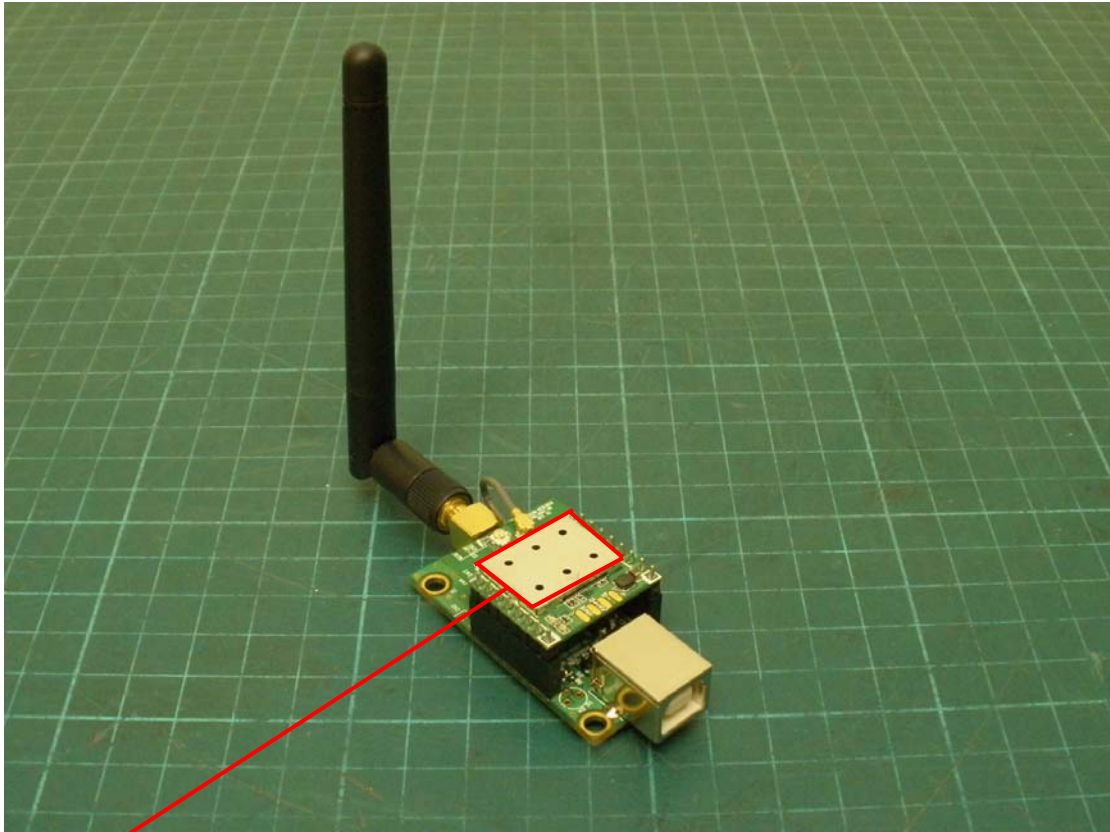

Model: WiFiHU-c-2-NE

FCC ID & IC Label Location

Radicom Research Inc.

Model: WiFiHU-c-2-NE

FCC ID: K7T-WIFIHU-C-2-NE

IC: 2377A-WIFIHUC2NE