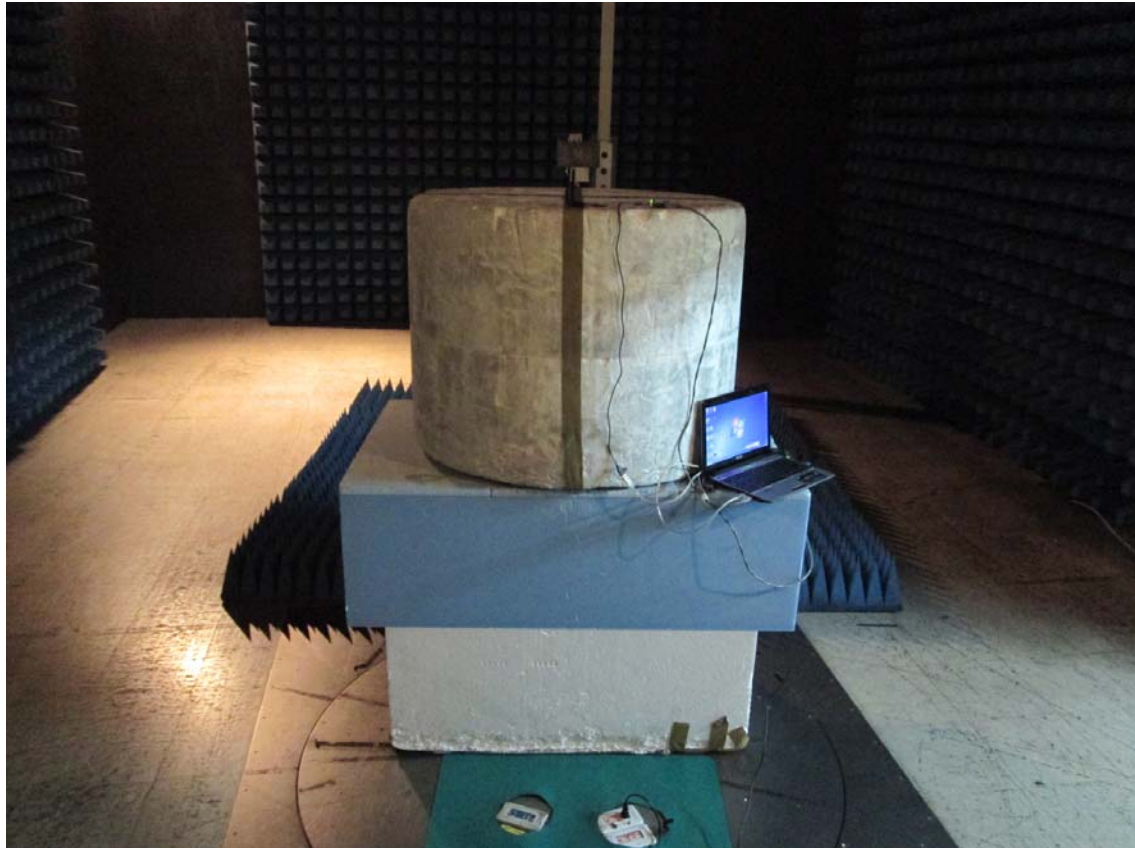

**Radiated Emission
Test set-up photo
9kHz~30MHz for RW8300NE-c**

**Radiated Emission
Test set-up photo
30MHz~1GHz for RW8300NE-c**

**Radiated Emission
Test set-up photo
Above 1GHz for RW8300NE-c**

**Radiated Emission
Test set-up photo
9kHz~30MHz for RW8300M-a**

**Radiated Emission
Test set-up photo
30MHz~1GHz for RW8300M-a**

**Radiated Emission
Test set-up photo
Above 1GHz for RW8300M-a**