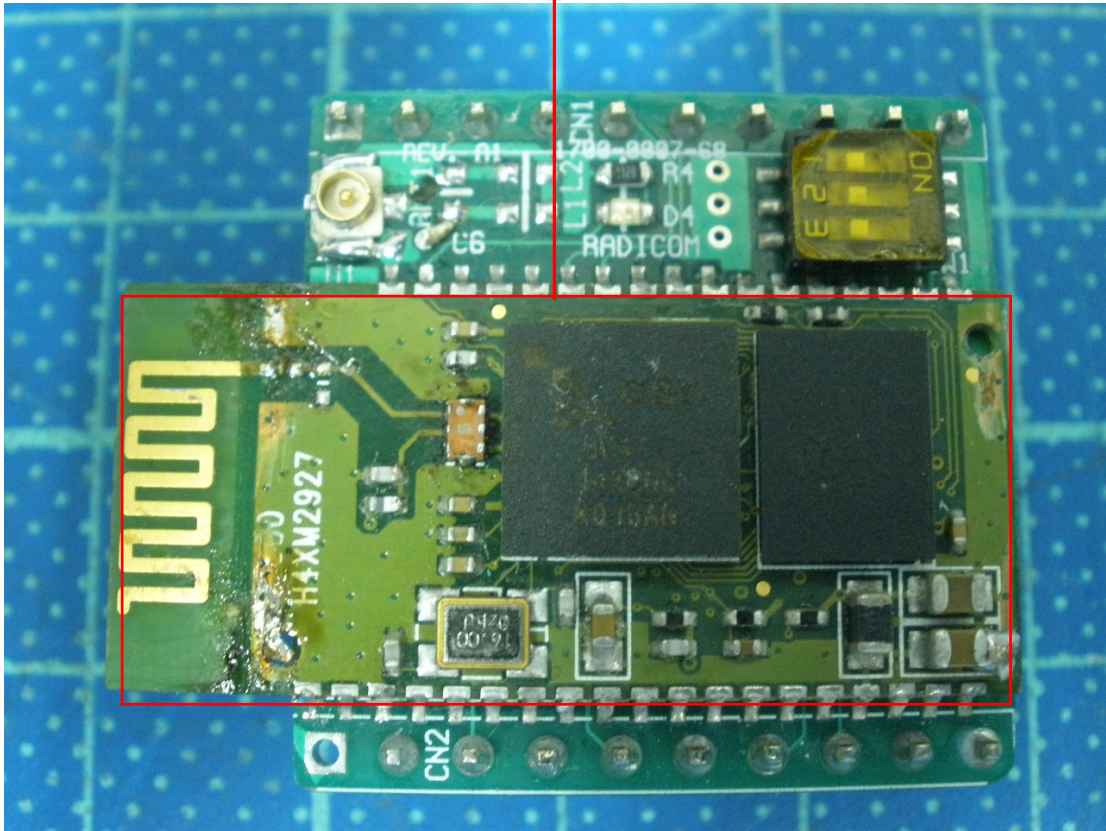

Model: RB4000HM-c

Internal photo of EUT

Model: RB4000HM-c

Model: RB4000HM-c

Internal photo of EUT

Model: RB4000/H4000CE

Antenna 2