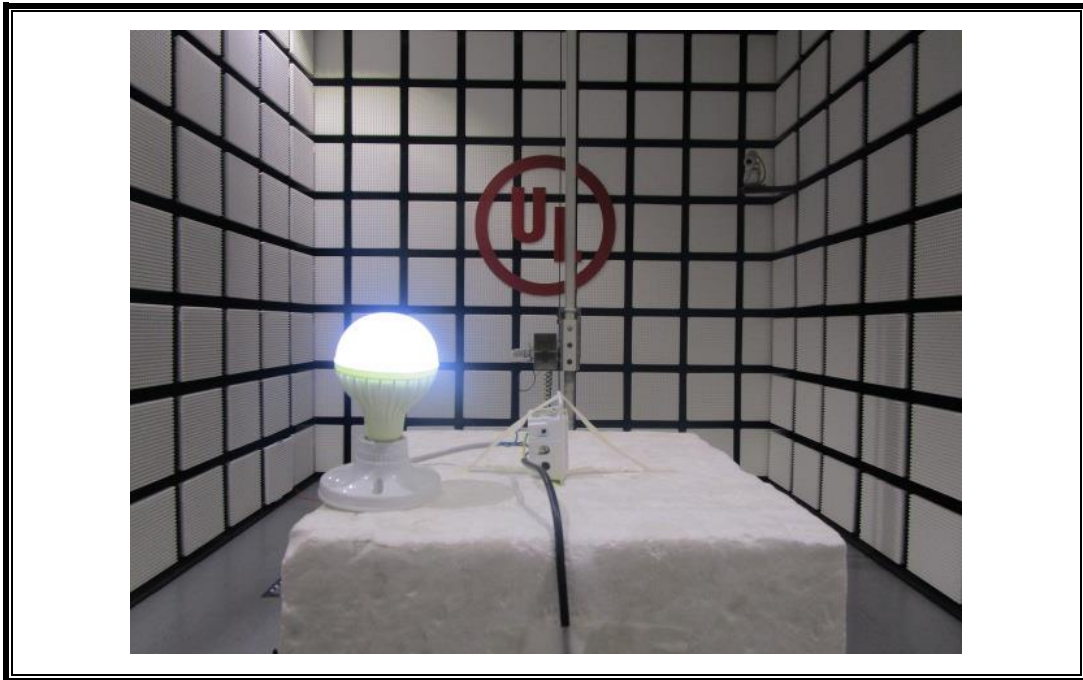

# **Setup Photographs**

RADIATED RF MEASUREMENT SETUP (30MHz ~ 1 GHz)

RADIATED RF MEASUREMENT SETUP (Below 30MHz)

RADIATED RF MEASUREMENT SETUP (Above 1G – Y axis)

RADIATED RF MEASUREMENT SETUP (Above 1G – X axis)

RADIATED RF MEASUREMENT SETUP (Above 1G – Z axis)