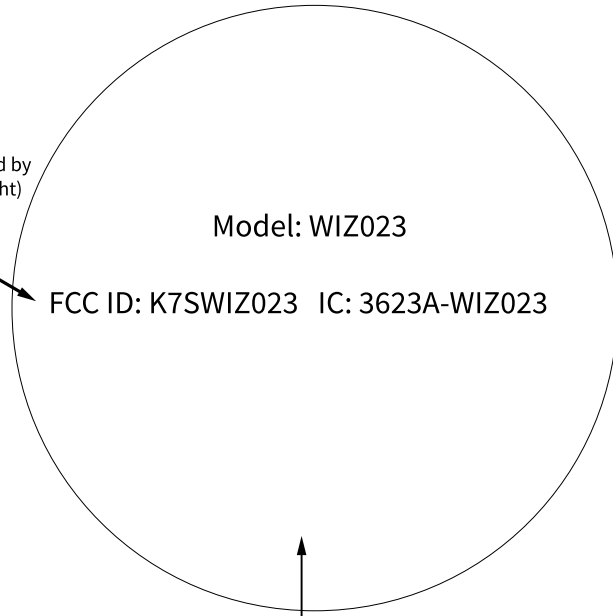

Label Location

FCC & IC ID permanently affixed by laser etching (size 1.3mm height)

Model: WIZ023

FCC ID: K7SWIZ023 IC: 3623A-WIZ023

Bottom of the EUT