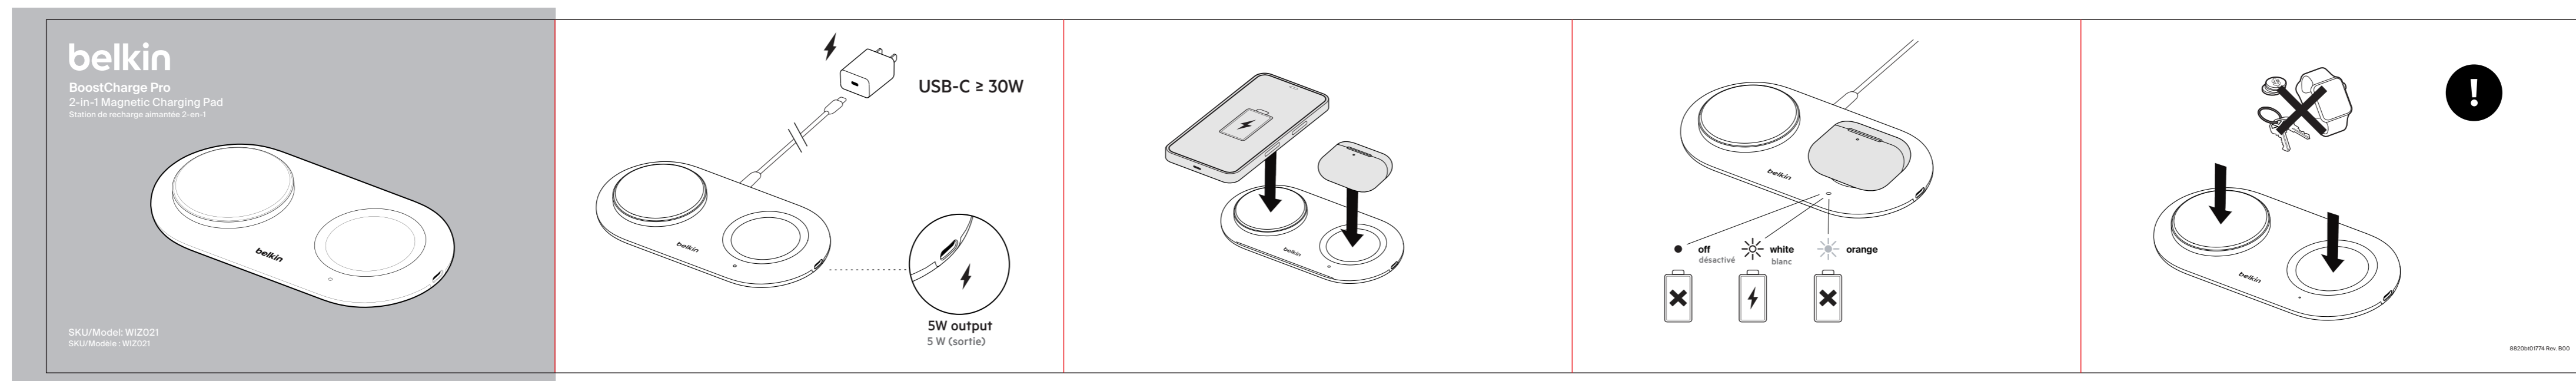

QIG

belkin GLOBAL PACKAGE OPERATIONS		841525			
FILE NAME	QSG_WIZ021xx_8820bt01774Rev.B00_BoostCharge_Pro_2_in_1_Pad_with_Qi2				
SKU#	WIZ021XX	P#	8820bt01774	REV	B00
DESIGNER	Anny	DATE	11/3/23 5:08 PM	VERSION	02

110gsm C1S Artpaper

3¹/₈
[79.375]

4¹/₂
[114.300]

22¹/₂
[571.500]