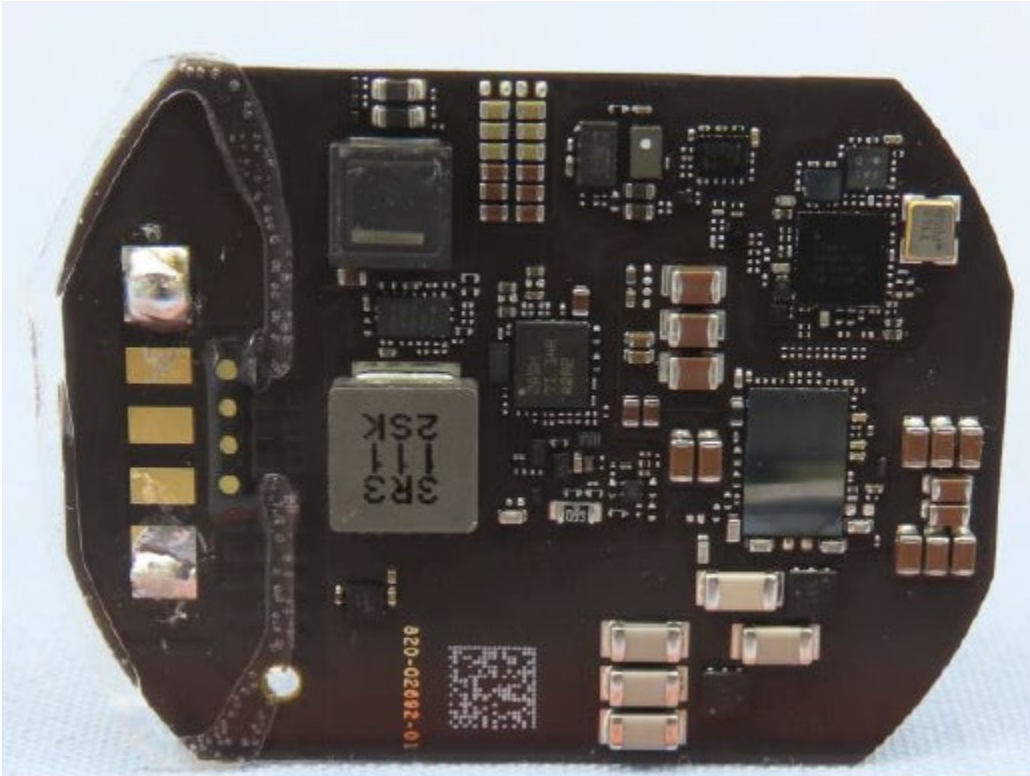

C222x Coil Antenna (MagSafe iPhones – 360 kHz) – Top View

C222x Coil Antenna (MagSafe iPhones – 360 kHz) – Bottom View

C222x PCB (MagSafe iPhones – 127.7kHz/360 kHz) – Top View

C222x PCB (MagSafe iPhones – 127.7kHz/360 kHz) – Bottom View

C962 PCB (Apple Watch – 326.5kHz/1.778MHz) – Top View

C962 PCB (Apple Watch – 326.5kHz/1.778MHz) – Bottom View