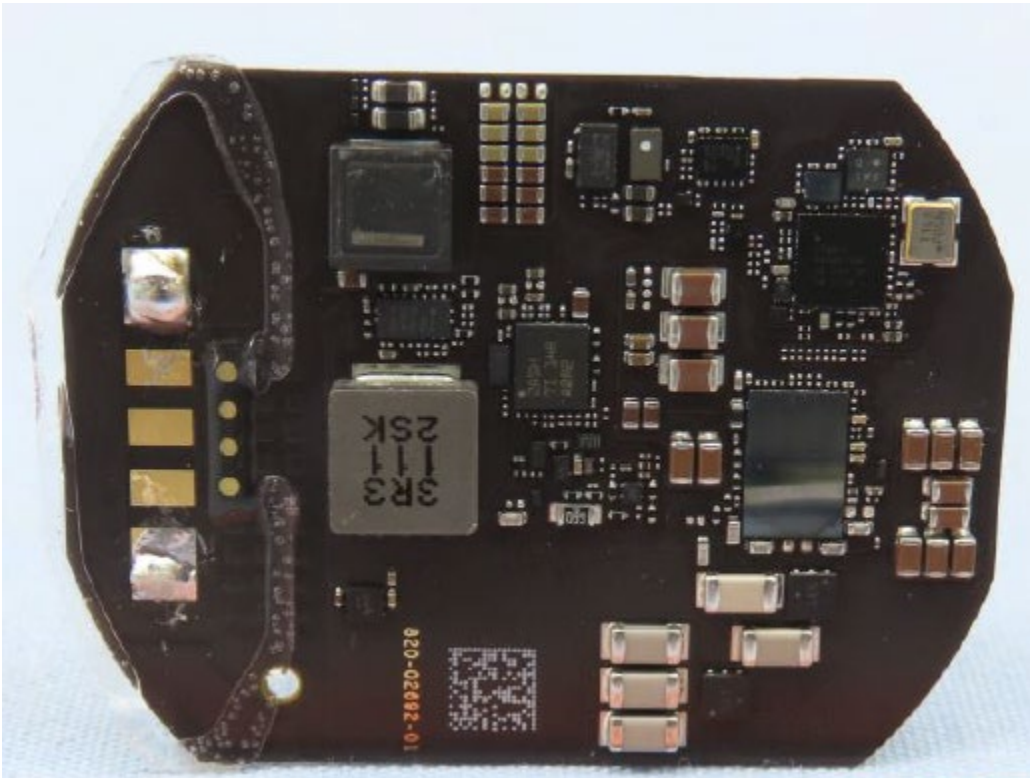

Component Placements – Top View

Center Coil Antenna for AirPods (110.5 kHz to 148.5 kHz) – Top View

Center Coil Antenna for AirPods (110.5 kHz to 148.5 kHz) – Bottom View

C222 Coil Antenna (MagSafe iPhones – 360 kHz) – Top View

360KHz Coil Bottom View

C222 PCB (MagSafe iPhones – 360 kHz) – Top View

C222 PCB (MagSafe iPhones – 360 kHz) – Bottom View

C962 PCB (Apple Watch – 326.5KHz & 1.778MHz) – Top View

C962 PCB (Apple Watch – 326.5KHz & 1.778MHz) – Bottom View