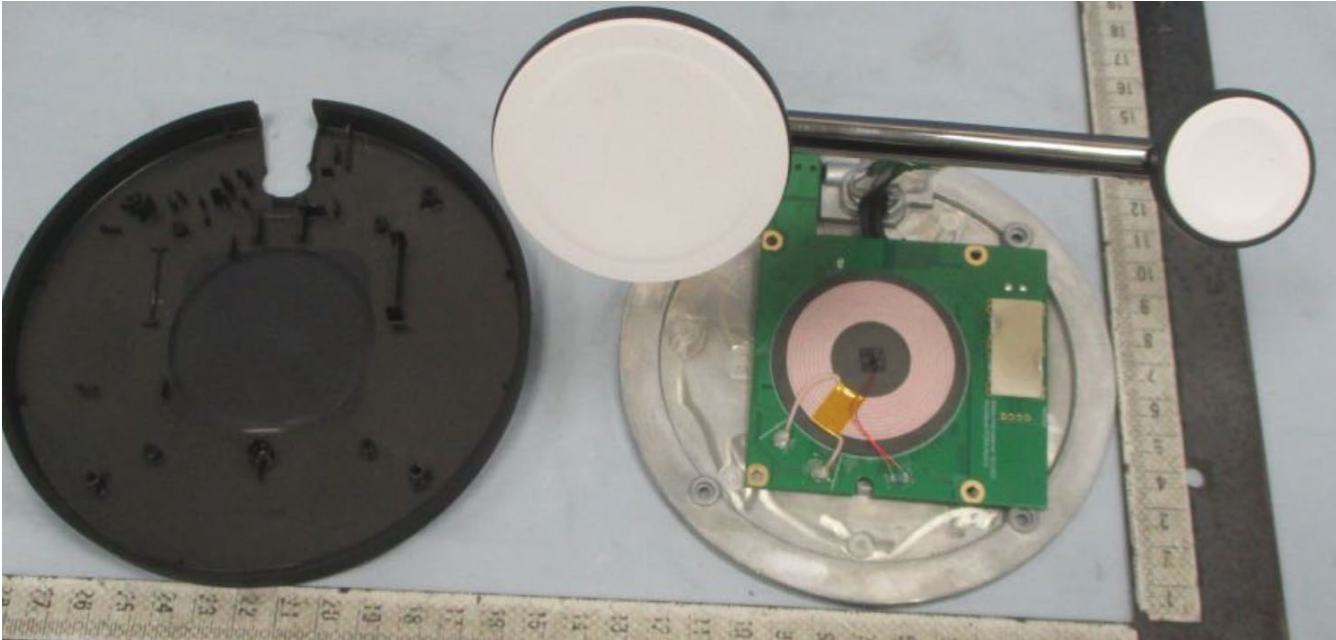

Component Placements – Top View

Center Coil Antenna for AirPods (110.5 kHz to 148.5 kHz) – Top View

Center Coil Antenna for AirPods (110.5 kHz to 148.5 kHz) – Bottom View

C222 Coil Antenna (MagSafe iPhones – 360 kHz) – Top View

360KHz Coil Bottom View

C222 PCB (MagSafe iPhones – 360 kHz) – Top View

C222 PCB (MagSafe iPhones – 360 kHz) – Bottom View

C962 PCB (Apple Watch – 326.5KHz & 1.778MHz) – Top View

C962 PCB (Apple Watch – 326.5KHz & 1.778MHz) – Bottom View