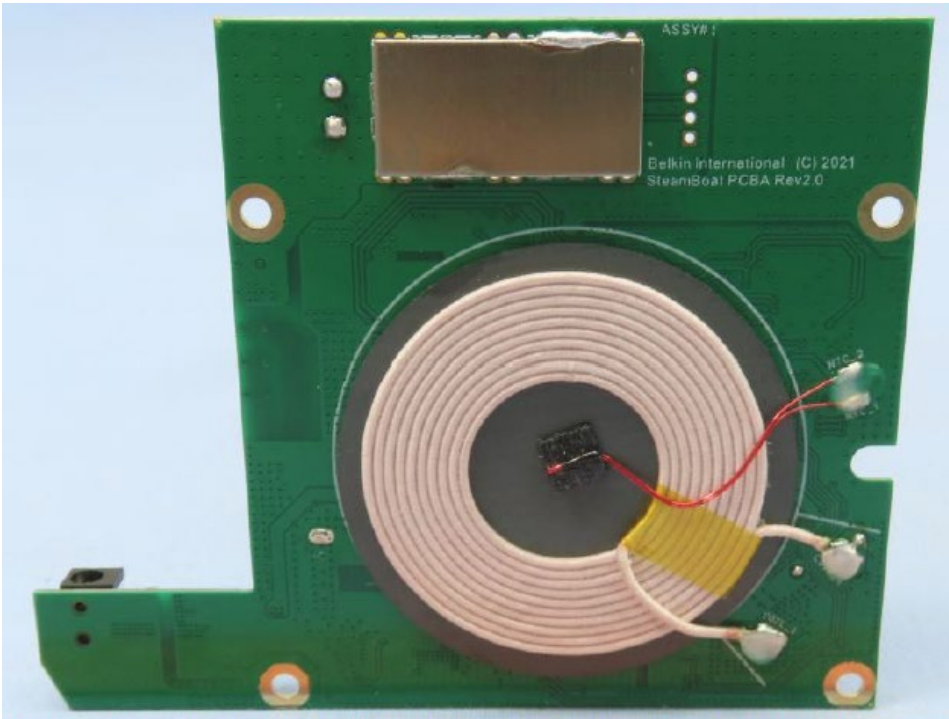

Component Placements – Top View

Center Coil Antenna for AirPods (110.5 kHz to 148.5 kHz) – Top View

Center Coil Antenna for AirPods (110.5 kHz to 148.5 kHz) – Bottom View

C222 Coil Antenna (MagSafe iPhones – 360 kHz) – Top View

360KHz Coil Bottom View

C222 PCB (MagSafe iPhones – 360 kHz) – Top View

C222 PCB (MagSafe iPhones – 360 kHz) – Bottom View

C962 PCB (Apple Watch – 326.5KHz & 1.778MHz) – Top View

C962 PCB (Apple Watch – 326.5KHz & 1.778MHz) – Bottom View