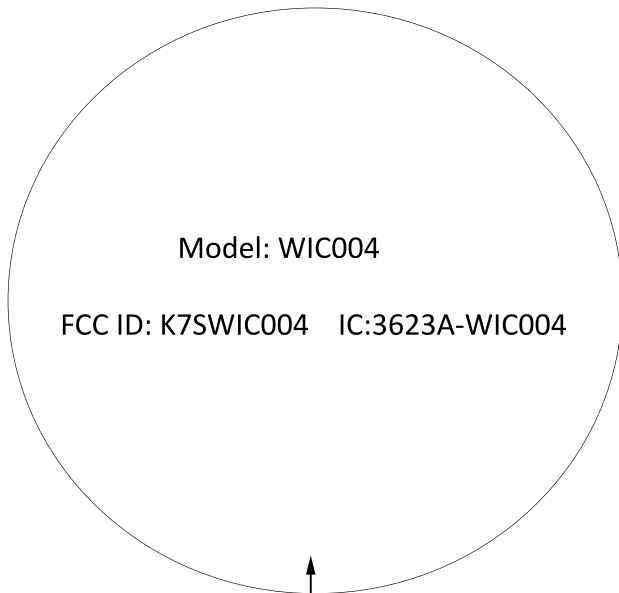

Label Location

Model: WIC004

FCC ID: K7SWIC004 IC:3623A-WIC004

Bottom of the EUT