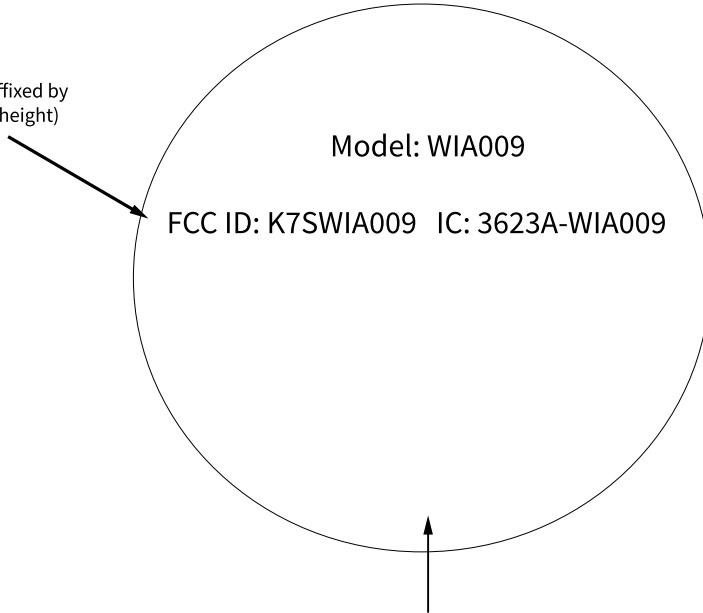

Product Label and Location

FCC & IC ID permanently affixed by laser etching (size 1.2mm height)

FCC ID: K7SWIA009 IC: 3623A-WIA009

Model: WIA009

Bottom of the EUT