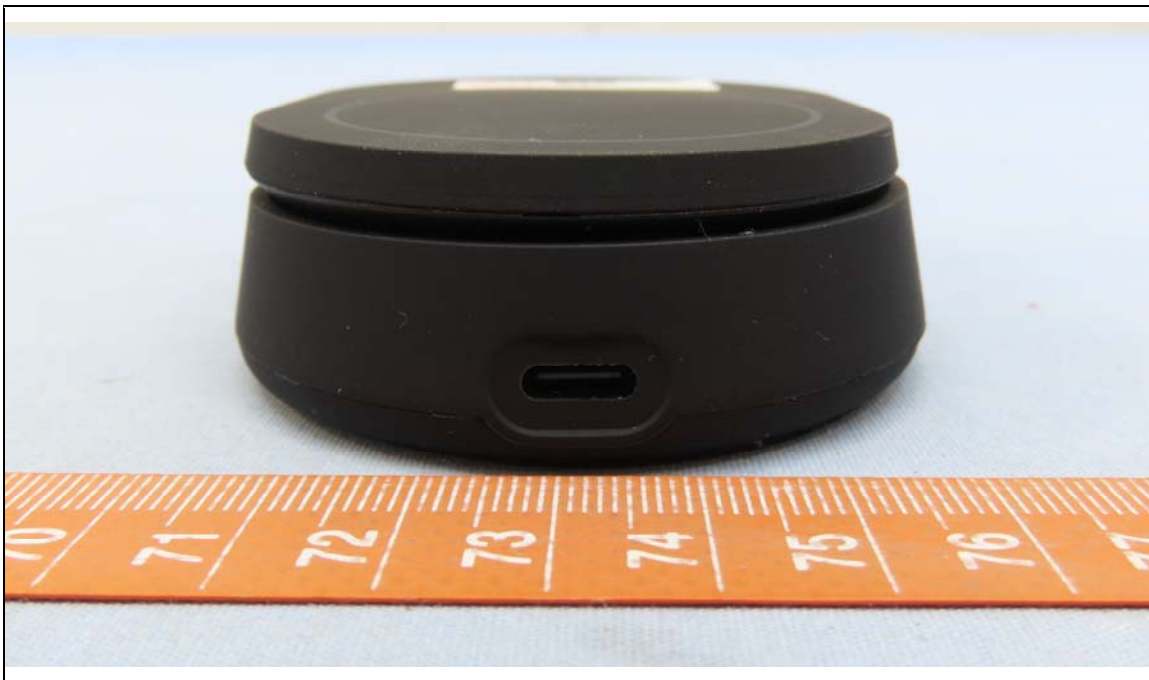

CONSTRUCTION PHOTOS OF EUT

Color: Black

Accessory devices: Type C to Type C USB Cable

Adapter (Option)

Color: White

Accessory devices: Type C to Type C USB Cable

Adapter (Option)