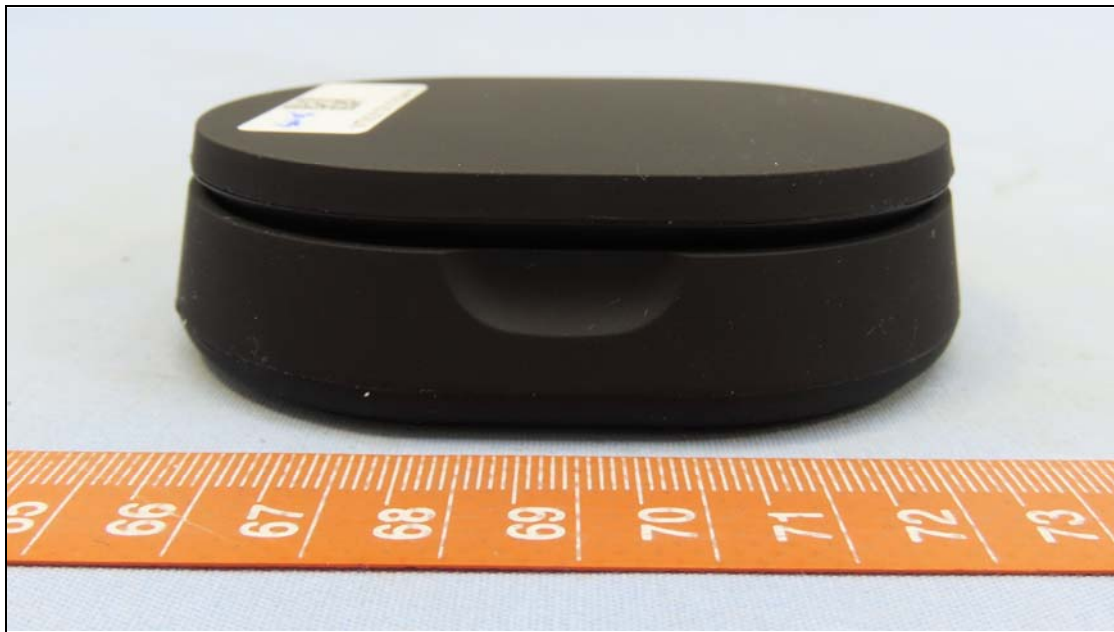

CONSTRUCTION PHOTOS OF EUT

Color: Black

Accessory devices: Type C to Type C USB Cable

Adapter (Option)

Color: White

Accessory devices: Type C to Type C USB Cable

Adapter (Option)