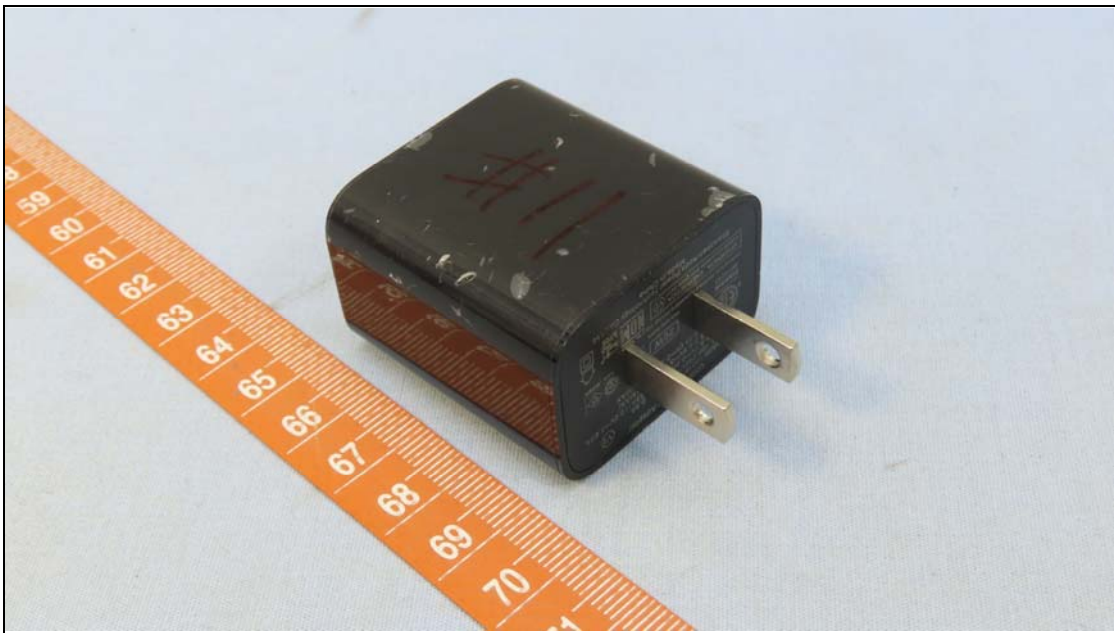

CONSTRUCTION PHOTOS OF EUT

Color: Black

Accessory devices: Type C to Type C USB Cable

Adapter (Option)

Color: White

Accessory devices: Type C to Type C USB Cable

Adapter (Option)