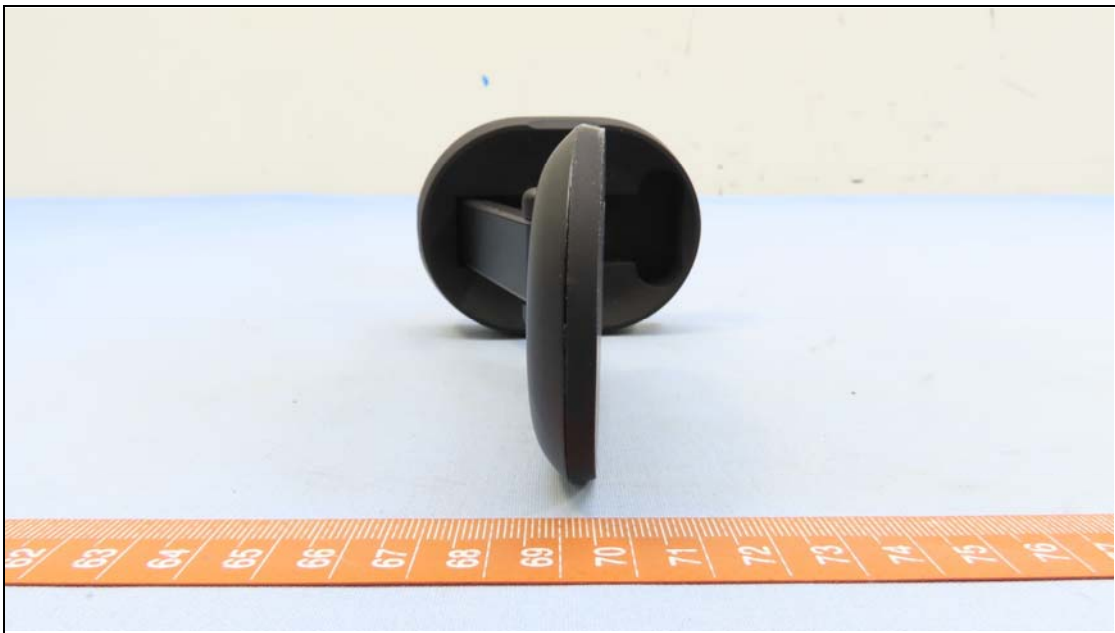

CONSTRUCTION PHOTOS OF EUT

Color: Black

Accessory devices: Type C to Type C USB Cable

Adapter (Option)

Color: White

Accessory devices: Type C to Type C USB Cable

Adapter (Option)