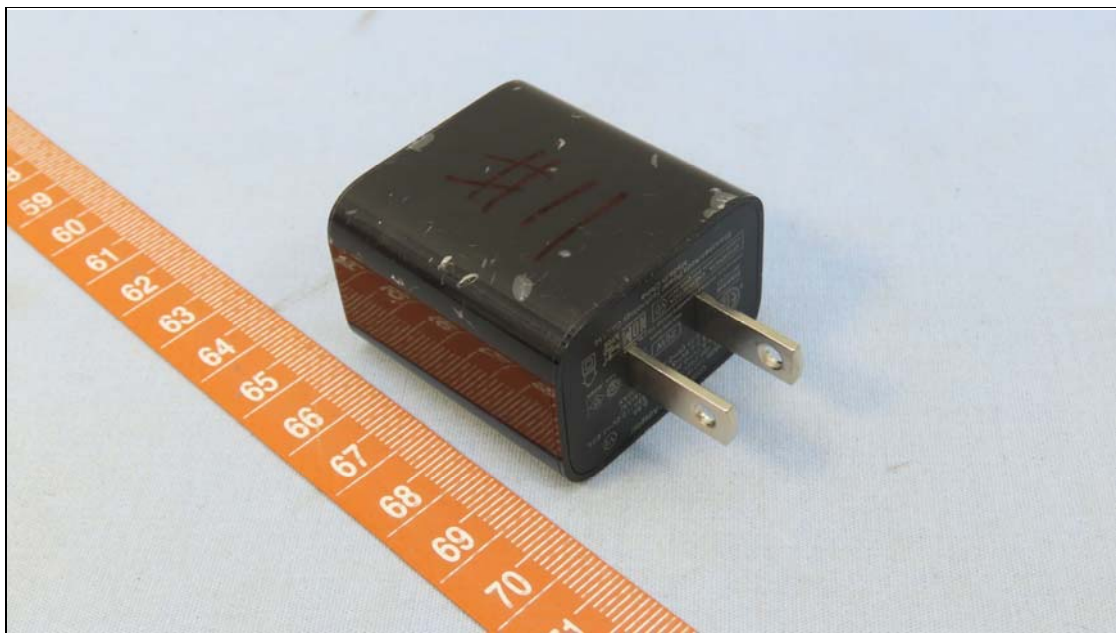

CONSTRUCTION PHOTOS OF EUT

Color: Black

Adapter (Option)

Color: White

Adapter (Option)

Accessory devices: Type C to Type C USB Cable