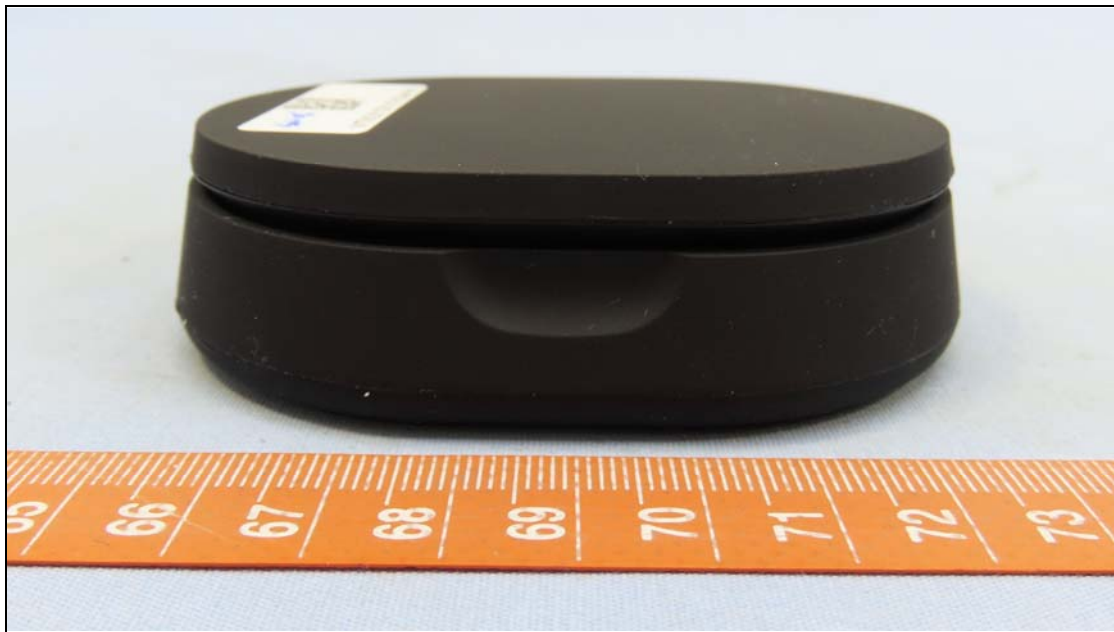

CONSTRUCTION PHOTOS OF EUT

Color: Black

Adapter (Option)

Color: White

Adapter (Option)

Accessory devices: Type C to Type C USB Cable