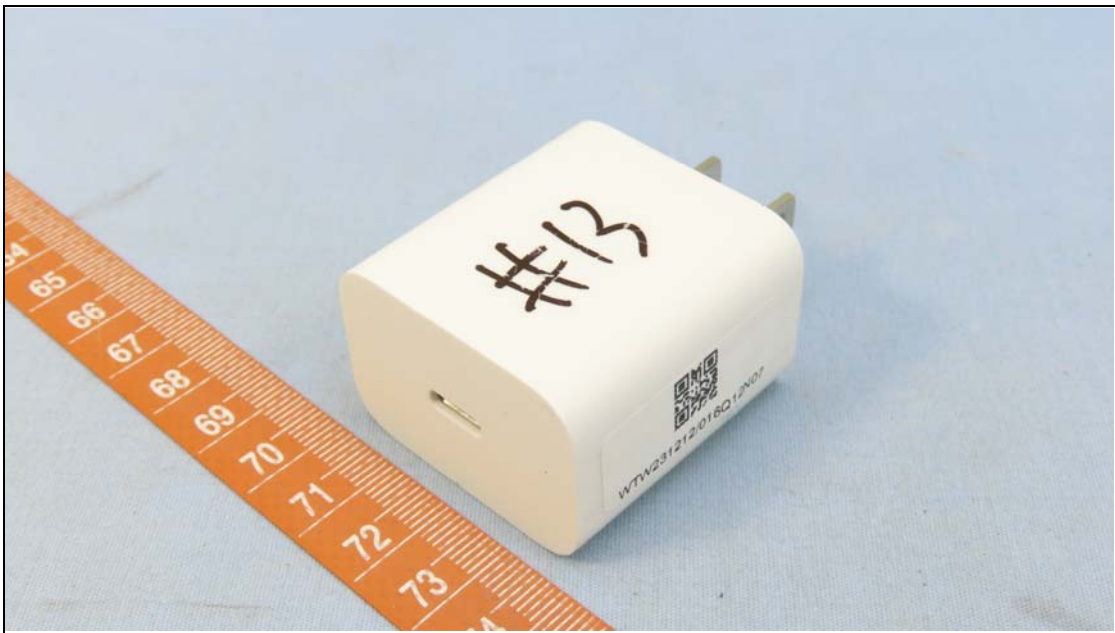

CONSTRUCTION PHOTOS OF EUT

Color: Black

Adapter (Option)

Color: White

Adapter (Option)

Accessory devices: Type C to Type C USB Cable