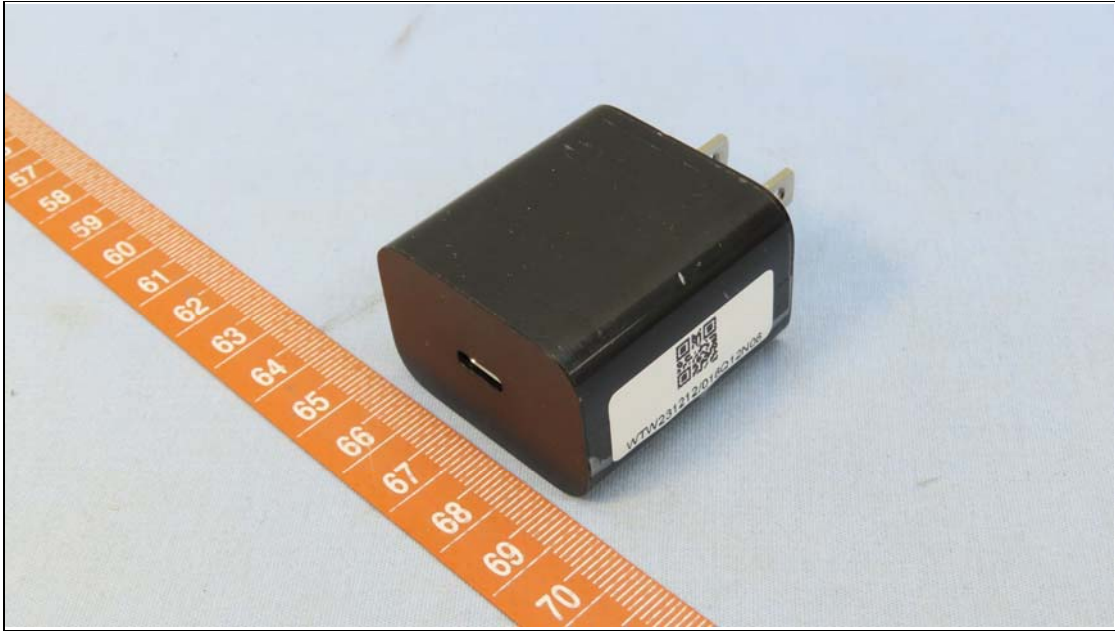

CONSTRUCTION PHOTOS OF EUT

Color: Black

Adapter (Option)

Color: White

Adapter (Option)

Accessory devices: Type C to Type C USB Cable