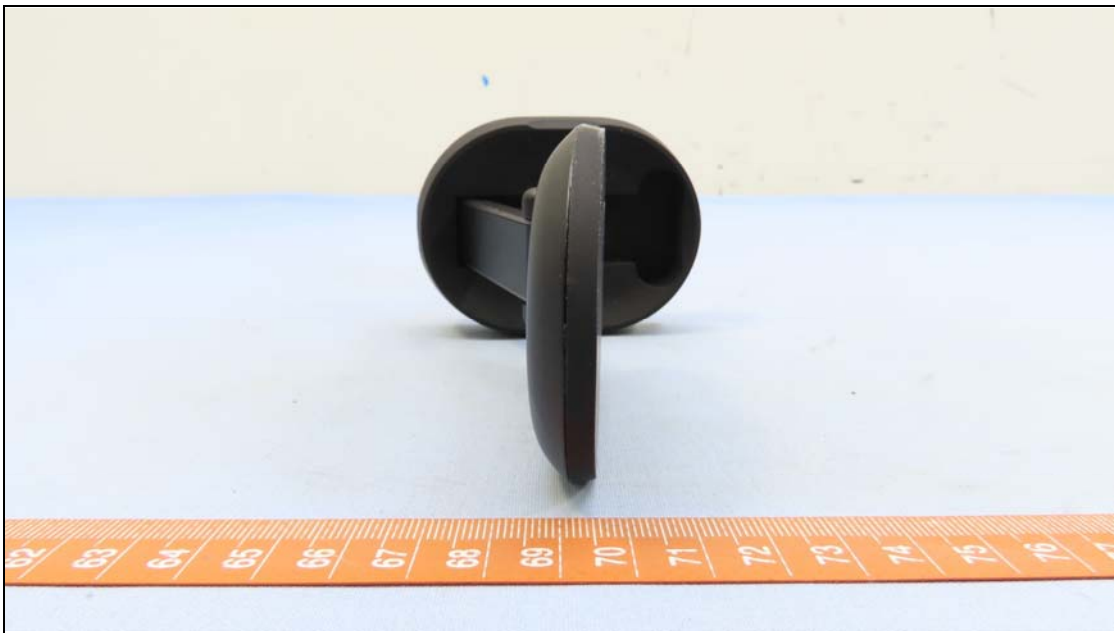

CONSTRUCTION PHOTOS OF EUT

Color: Black

Adapter (Option)

Color: White

Adapter (Option)

Accessory devices: Type C to Type C USB Cable