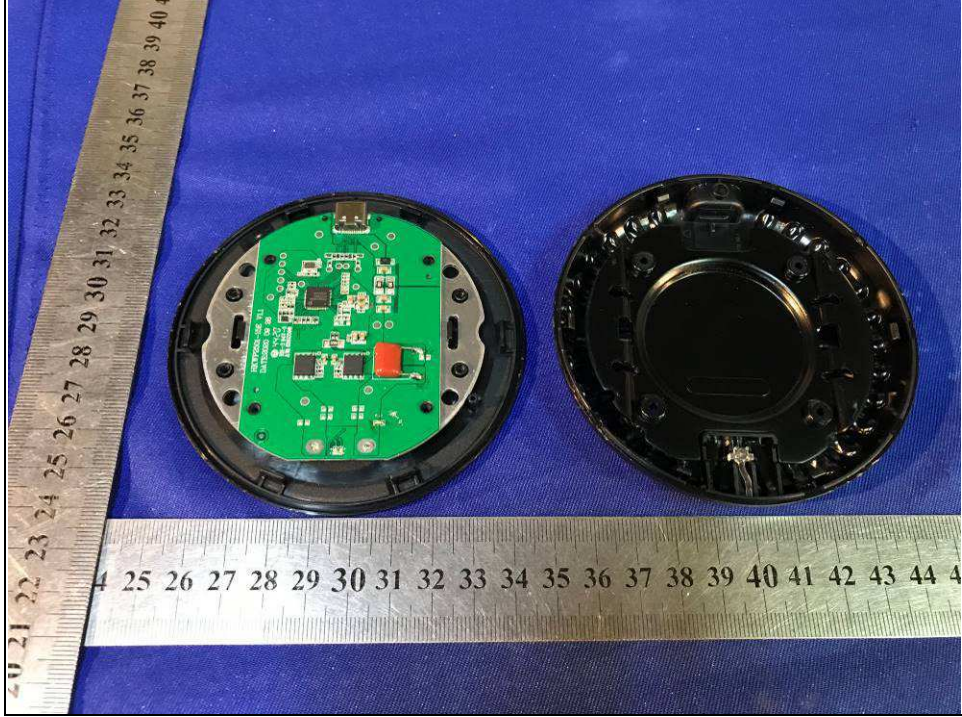

**BUREAU
VERITAS**

Reference No.: 2010WDG0293

PHOTOGRAPHS OF THE EUT

**BUREAU
VERITAS**

Reference No.: 2010WDG0293

**BUREAU
VERITAS**

Reference No.: 2010WDG0293

BUREAU
VERITAS

Reference No.: 2010WDG0293