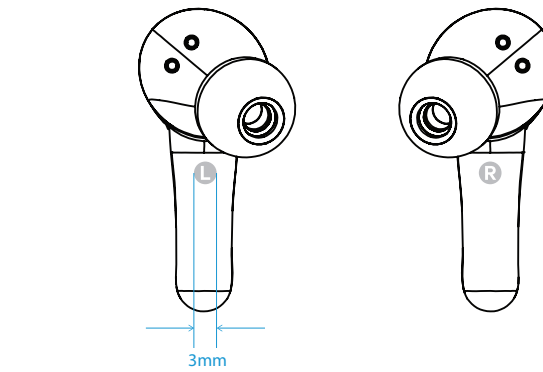

LOGOS

Printed Regulatory Graphics Note:
Date code (to be updated monthly)

Note: Date code (to be updated monthly)