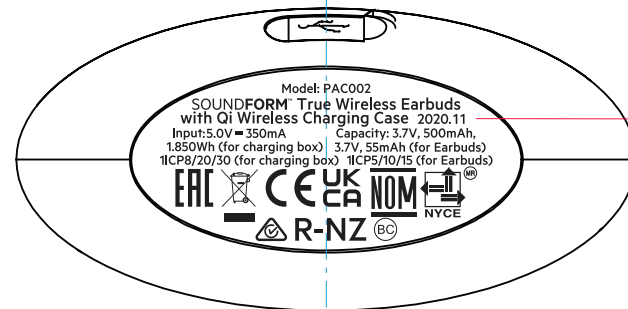

TECH KIT

XXXXX SAP127W
TW Earbuds with Wireless Charging
IDS-

Part #: XXXXXX
Designer: -
Date: 2020-11-03
Rev: v1.0

NOTES

STYLE OVERVIEW

COLOR INFORMATION

BLK

A ALL PARTS
-

MIDNIGHT BLACK
(MATCH MASTER CHIP)

B PAD PRINT
Graphics

PMS COOL GRAY 10C

C LED COLORS
Earbuds

WHITE & BLUE

D LED COLORS
Charging Case

WHITE

E PRINTED Regulatory
GRAPHICS Pad Printed

GLOSS -MIDNIGHT BLACK

LOGOS

Printed Regulatory Graphics Note:
Date code (to be updated monthly)

Note: Date code (to be updated monthly)

Reference Current Testing Standards

TECH KIT

XXXXX SAP127W
TW Earbuds with Wireless Charging
IDS-