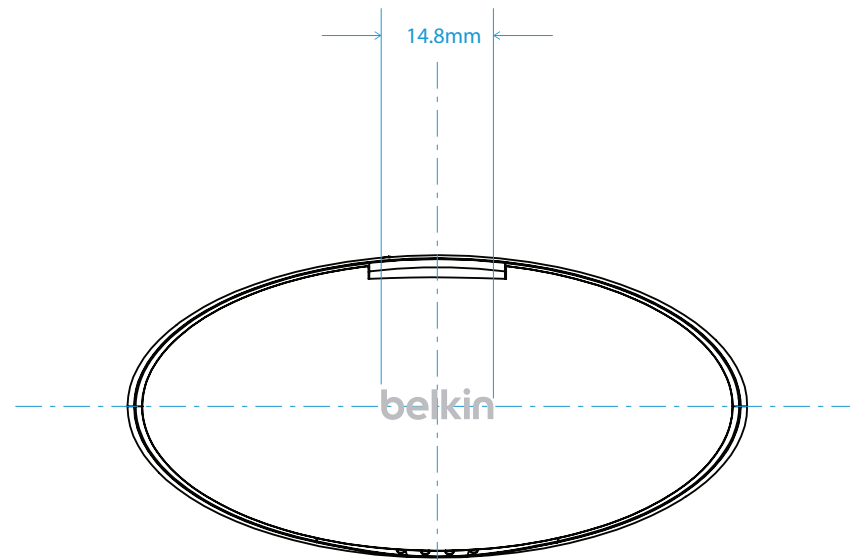

LOGOS

Printed Regulatory Graphics Note:
Date code (to be updated monthly)

Note: Date code (to be updated monthly)