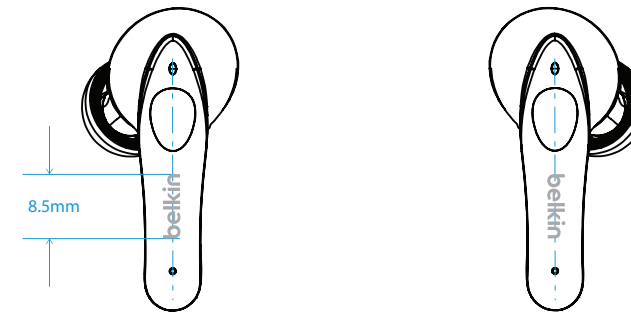

TECH KIT

XXXXX SAP127W
TW Earbuds with Wireless Charging
IDS-

Part #: XXXXXX
Designer: -
Date: 2020-11-03
Rev: v1.0

NOTES

STYLE OVERVIEW

COLOR INFORMATION

BLK

A ALL PARTS
-

MIDNIGHT BLACK
(MATCH MASTER CHIP)

B PAD PRINT
Graphics

PMS COOL GRAY 10C

C LED COLORS
Earbuds

WHITE & BLUE

D LED COLORS
Charging Case

WHITE

E PRINTED Regulatory
GRAPHICS Pad Printed

GLOSS -MIDNIGHT BLACK

LOGOS

Printed Regulatory Graphics Note:
Date code (to be updated monthly)

Note: Date code (to be updated monthly)

Reference Current Testing Standards

TECH KIT

XXXXX SAP127W
TW Earbuds with Wireless Charging
IDS-