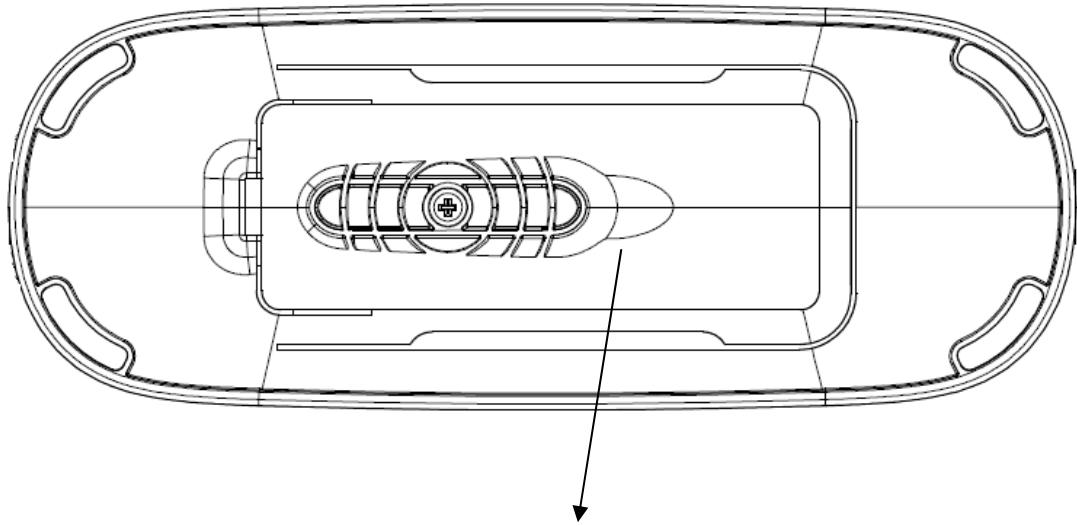

FCC ID: K7SF9K1124V1

Label Location

FCC ID: K7SF9K1124V1

 AC1900 DB Wi-Fi® Dual-Band AC+ Gigabit Router • Model: F9K1124V1	Network Name (SSID): belkin.XXXX Password: XXXXXXXX PIN code: XXXXXXXX Security Type: WPA/WPA2	
This device complies with part 15 of the FCC rules. Operation is subject to the following two conditions: (1) This device may not cause harmful interference, and (2) this device must accept any interference received, including interference that may cause undesired operation.	 LAN/WLAN MAC: XXXXXXXXXXXX  WAN MAC: XXXXXXXXXXXX	 Serial #: XXXXXXXXXXXXXXXX  PIN code: XXXXXXXX Ver. XXXX
Complies with RSS-247 FCC ID: K7SF9K1124V1 IC: 3623A-F9K1124V1 Designed in California	Assembled in China	8840-00277 Rev. A00 XXXXXXXXXXXXXXXX XXX XXX  