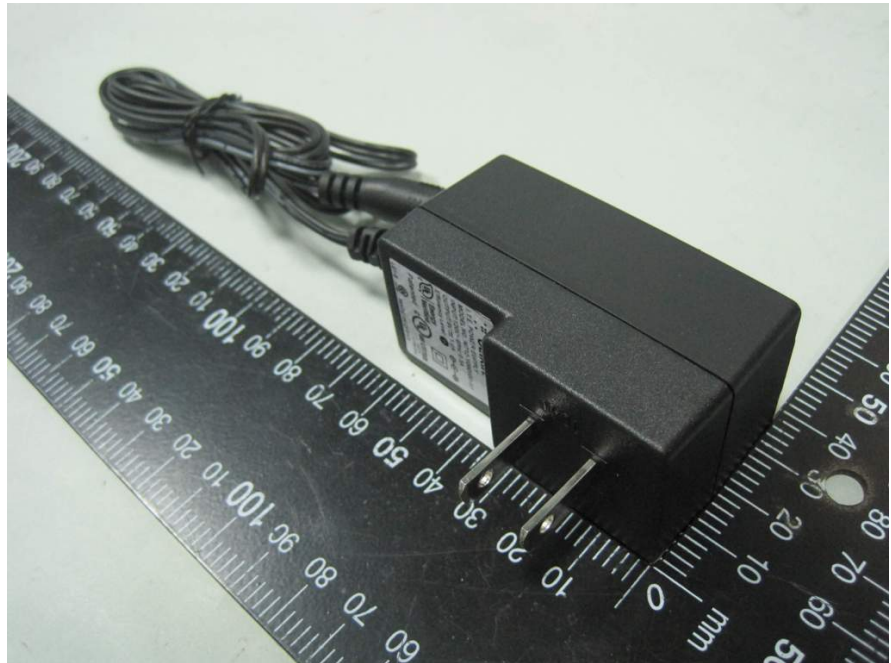

Adapter 2

Brand Name: Belkin

Model No.:

MT12-Y090100-A1