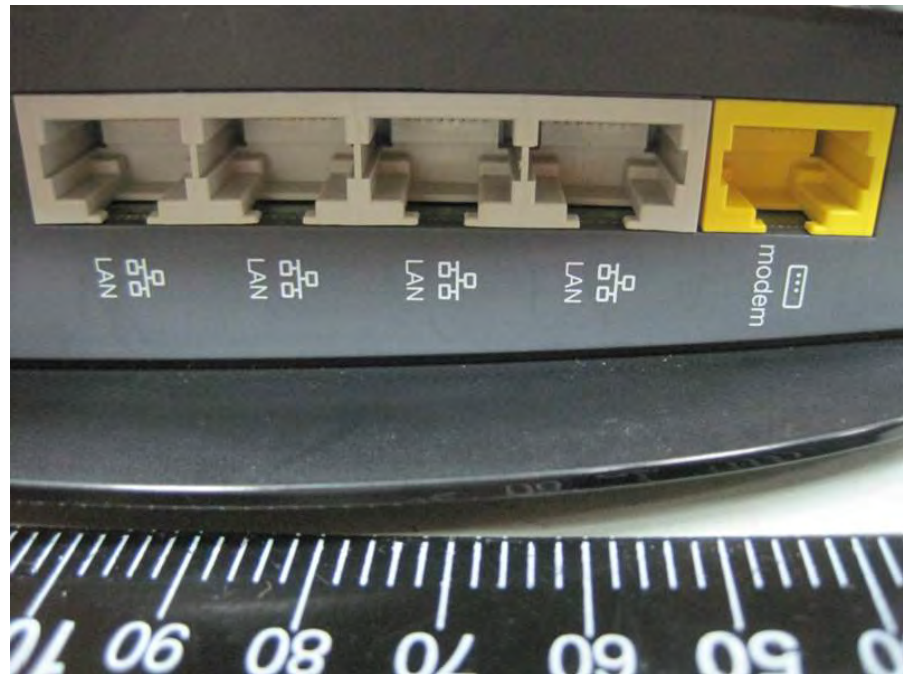

## Photographs of EUT

Adapter 1:  
Trade name: DVE  
Model: DSA-12PFE-12 BUS  
120100

Adapter 2:  
Trade name: Leader  
Model: MT12-Y120100-A1