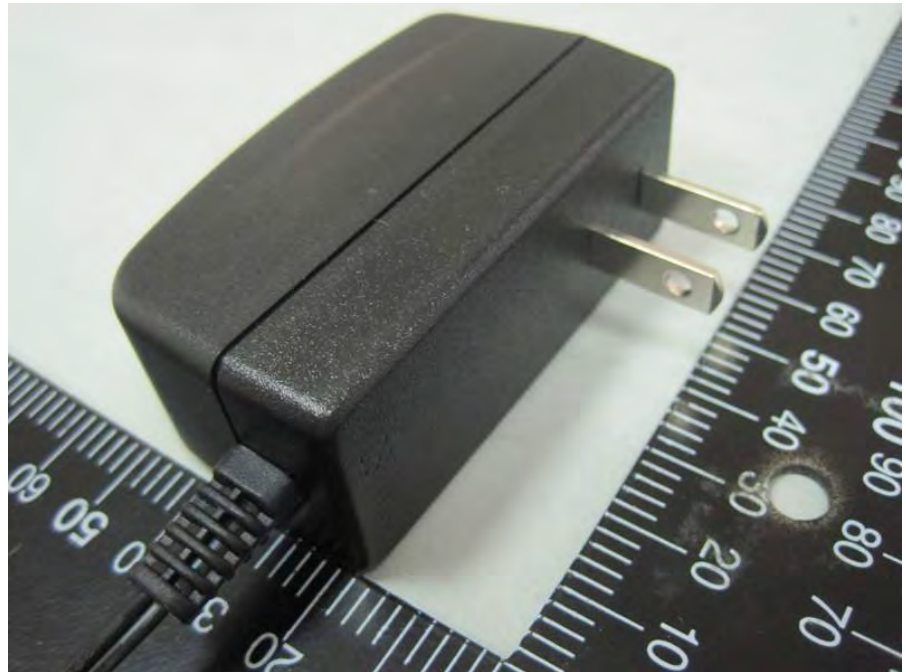

## Photographs of EUT

Adapter 1:  
Trade name: DVE  
Model: DSA-12PFE-12 BUS  
120100

Adapter 2:  
Trade name: Leader  
Model: MT12-Y120100-A1