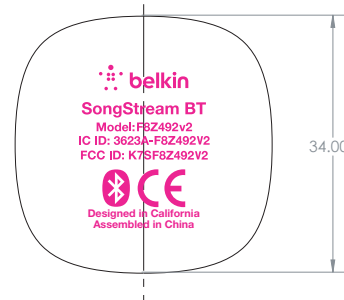

ALL DIMENSIONS IN MM.

SCALE 1:1

ITEMS IN Pink PRINTED:
Pantone 431C

Label material PP matte finish background color BLACK

ELEMENTS SHOWN IN ORANGE:
Pad Printed in PMS 429C (gray)

ELEMENTS SHOWN IN YELLOW:
Pad Printed in PMS 8422C (silver)