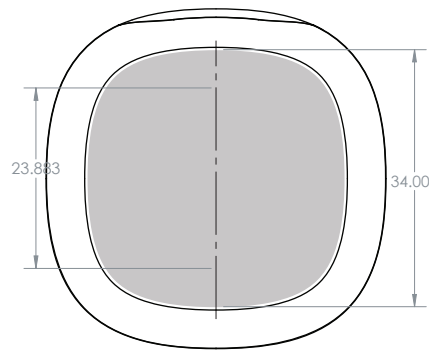

ALL DIMENSIONS IN MM.

SCALE 1:1

ITEMS IN Pink PRINTED:
Pantone 431C

Label material PP matte finish background color BLACK

ELEMENTS SHOWN IN ORANGE:
Pad Printed in PMS 429C (gray)

ELEMENTS SHOWN IN YELLOW:
Pad Printed in PMS 8422C (silver)