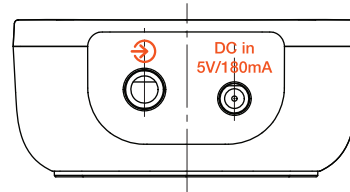

ALL DIMENSIONS IN MM.

SCALE 1:1

ITEMS IN Pink PRINTED:
Pantone 431C

Label material PP matte finish background color BLACK

ELEMENTS SHOWN IN ORANGE:
Pad Printed in PMS 429C (gray)

ELEMENTS SHOWN IN YELLOW:
Pad Printed in PMS 8422C (silver)