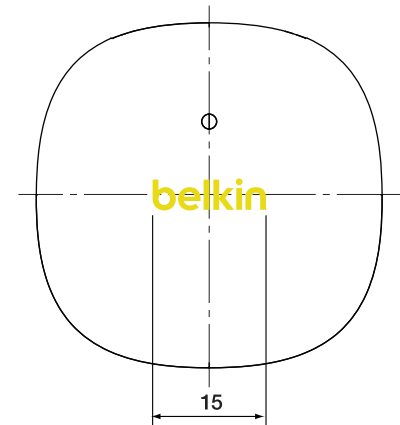

ALL DIMENSIONS IN MM.

SCALE 1:1

ITEMS IN Pink PRINTED:
Pantone 431C

Label material PP matte finish background color BLACK

ELEMENTS SHOWN IN ORANGE:
Pad Printed in PMS 429C (gray)

ELEMENTS SHOWN IN YELLOW:
Pad Printed in PMS 8422C (silver)