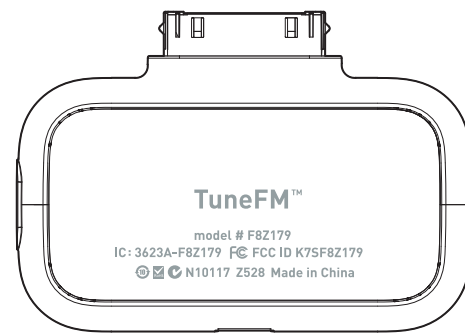

Graphics indicated in **red** are to be printed in PMS 877 C silver

PMS 877C

Graphics indicated in **gray** are to be printed in PMS 429 C medium gray

PMS 429 C

back

side

front

top

1:1 Scale