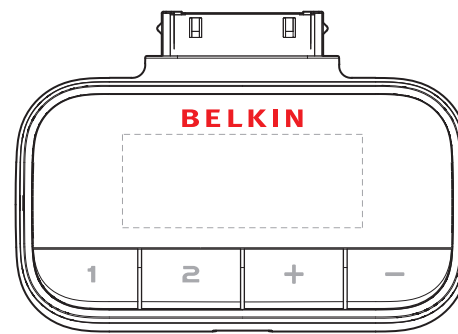

Graphics indicated in **red** are to be printed in PMS 877 C silver

PMS 877C

Graphics indicated in **gray** are to be printed in PMS 429 C medium gray

PMS 429 C

back

side

front

top

1:1 Scale