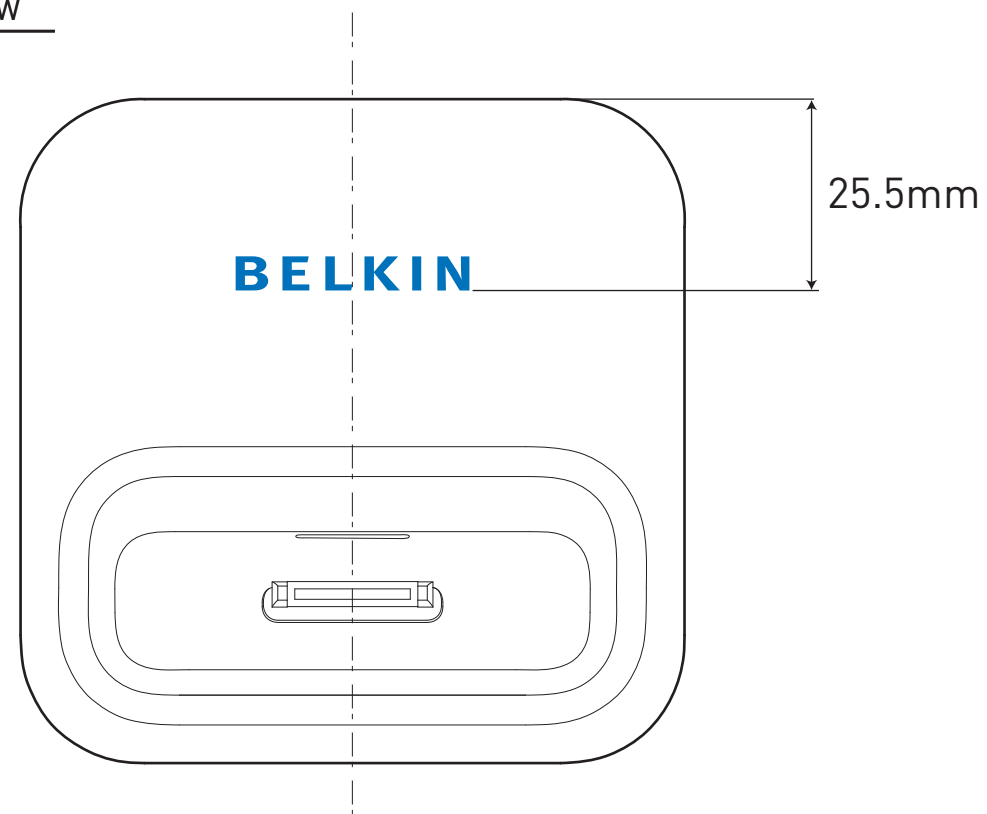

All graphics indicated in blue are to be printed in Pantone Cool Gray 428C light gray

All graphics indicated in red are to be are to be debossed 0.25mm deep and polished

Scale 1:1

TOP VIEW

REAR VIEW

BOTTOM VIEW