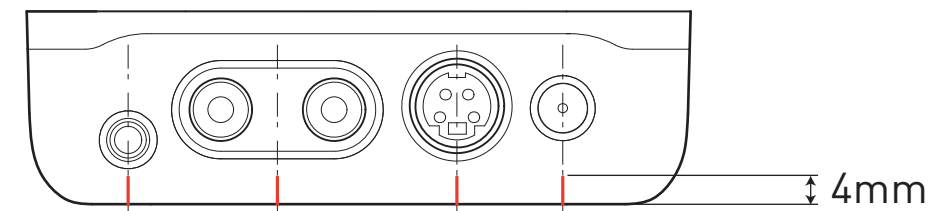

All graphics indicated in blue are to be printed in Pantone Cool Gray 428C light gray

All graphics indicated in red are to be are to be debossed 0.25mm deep and polished

Scale 1:1

TOP VIEW

REAR VIEW

BOTTOM VIEW