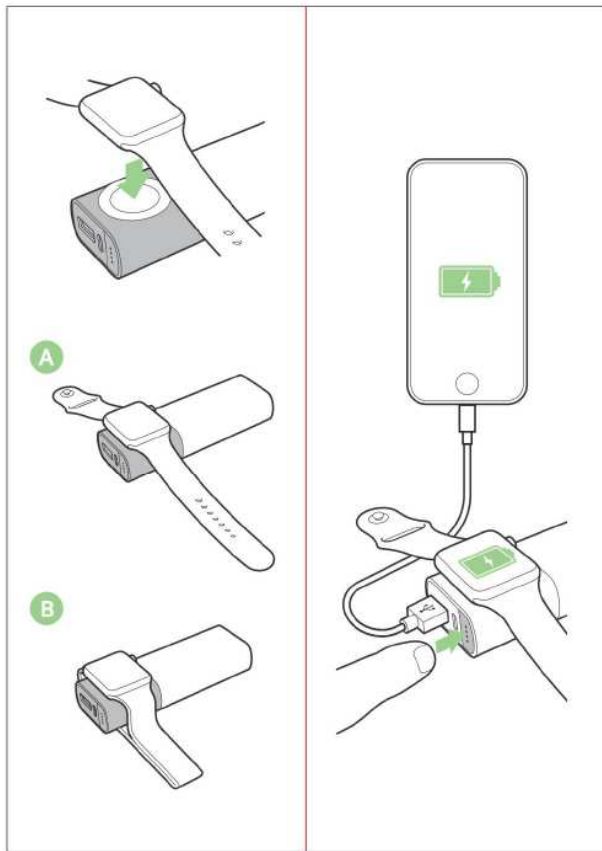

Brand: belkin
Model: F8J201

INTERIOR

BACK
COVER

FRONT
COVER