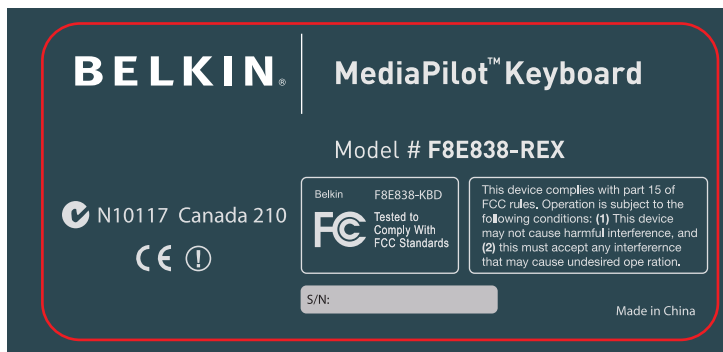

F8E838 Labels

Orientation: Front edge of product

Orientation: Front edge of product

Ink color: Pantone 532C
Label color: White