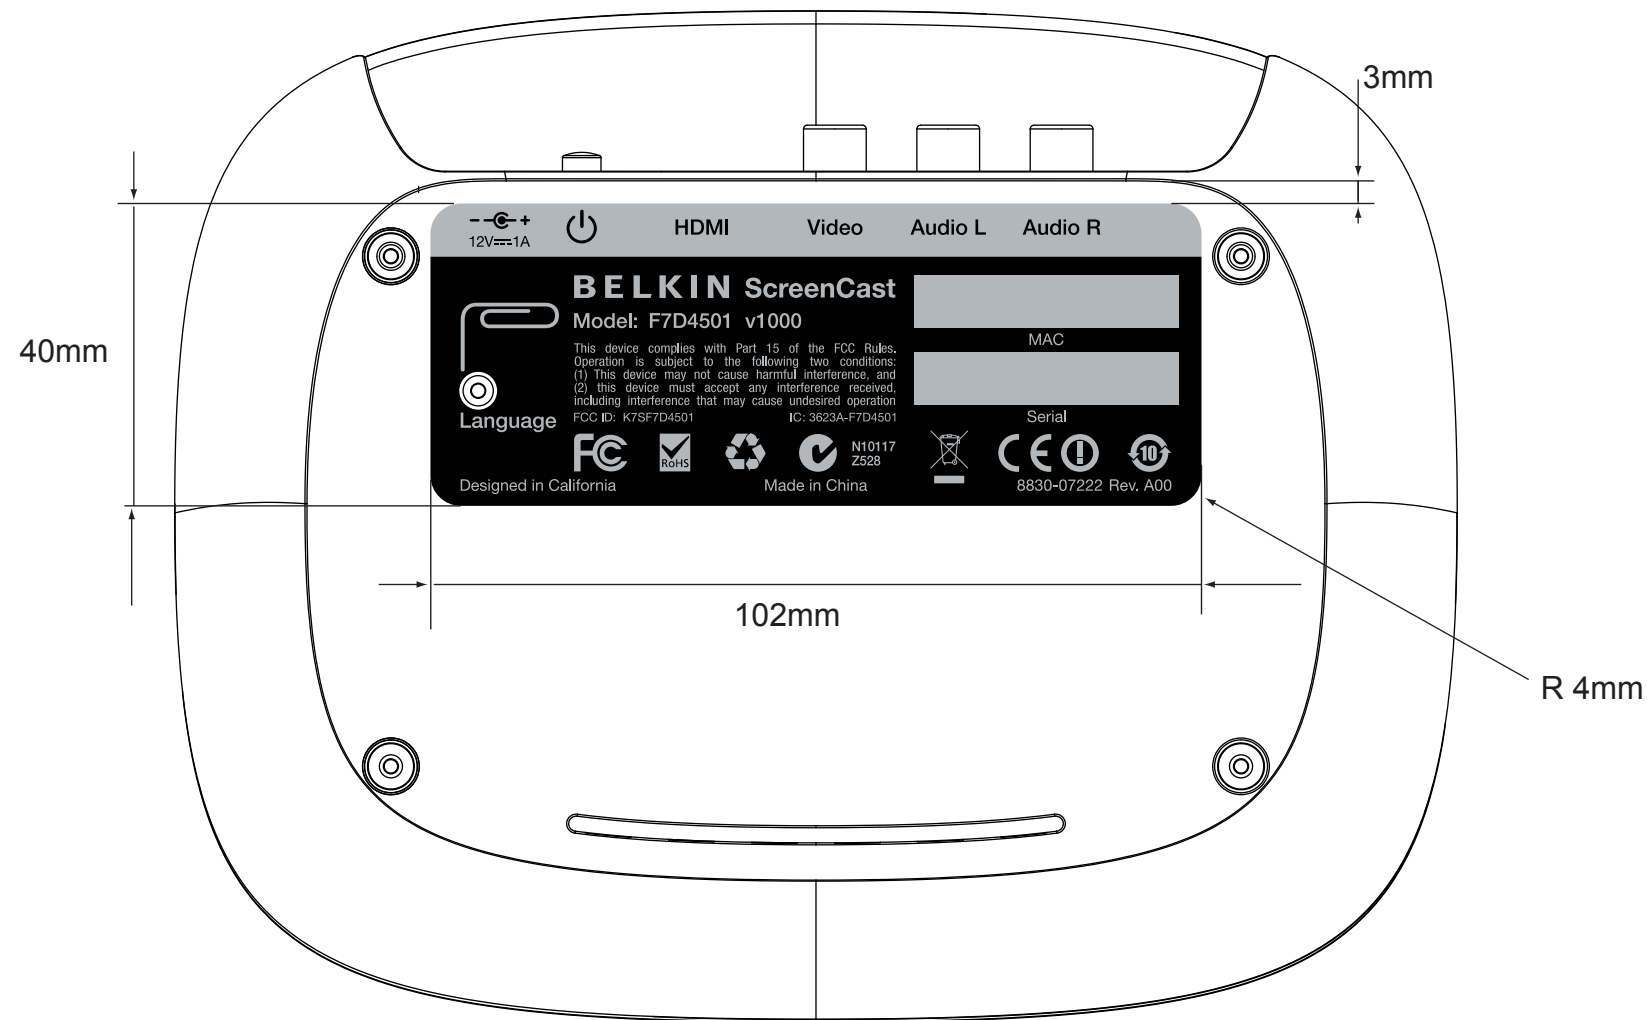

BELKIN

INNOVATION DESIGN GROUP

AGILE #: IDA-000043

SKU #: F7D4501

ScreenCast

PRODUCT GRAPHICS

REVISION: A00 DATE: 03/23/2010

REVISION NOTES:

DESIGNER: [AH]

ALL DIMENSIONS IN MM.

SCALE 1:1

LABEL MATERIAL:
Mylar with matte PP finish

ELEMENTS SHOWN IN BLACK:
BLACK

ELEMENTS SHOWN IN GRAY:
PANTONE 429 C

DO NOT MAKE CHANGES WITHOUT
PERMISSION FROM BELKIN IDG.

BOTTOM