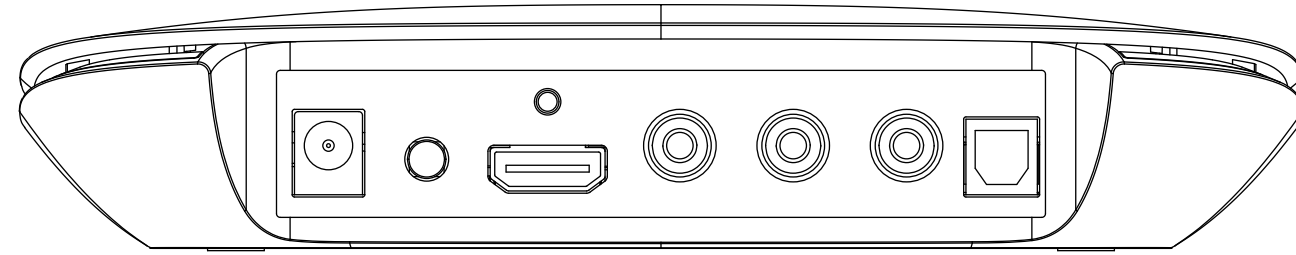

DESIGNER: [AH]

ALL DIMENSIONS IN MM.

SCALE 1:1

LABEL MATERIAL:  
Mylar with matte PP finish

ELEMENTS SHOWN IN BLACK:  
BLACK

ELEMENTS SHOWN IN GRAY:  
PANTONE 429 C

DO NOT MAKE CHANGES WITHOUT  
PERMISSION FROM BELKIN IDG.

BACK

BOTTOM