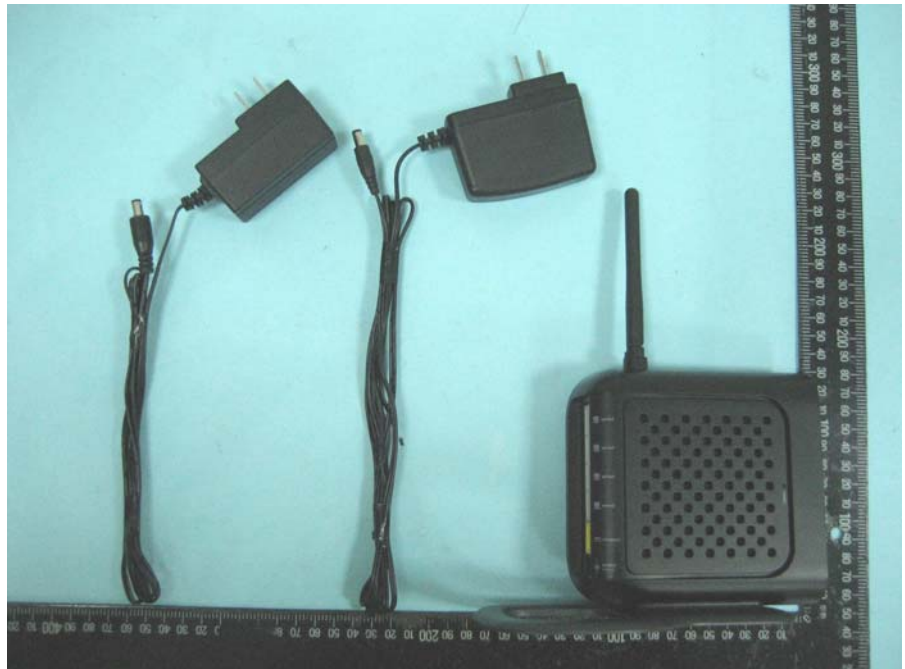

APPENDIX A. Photographs of EUT

Adapter 1

Brand Name: Foxlink

Model No.:

FA-1201000SUC

Adapter 2

Brand Name: LEI

Model No.: