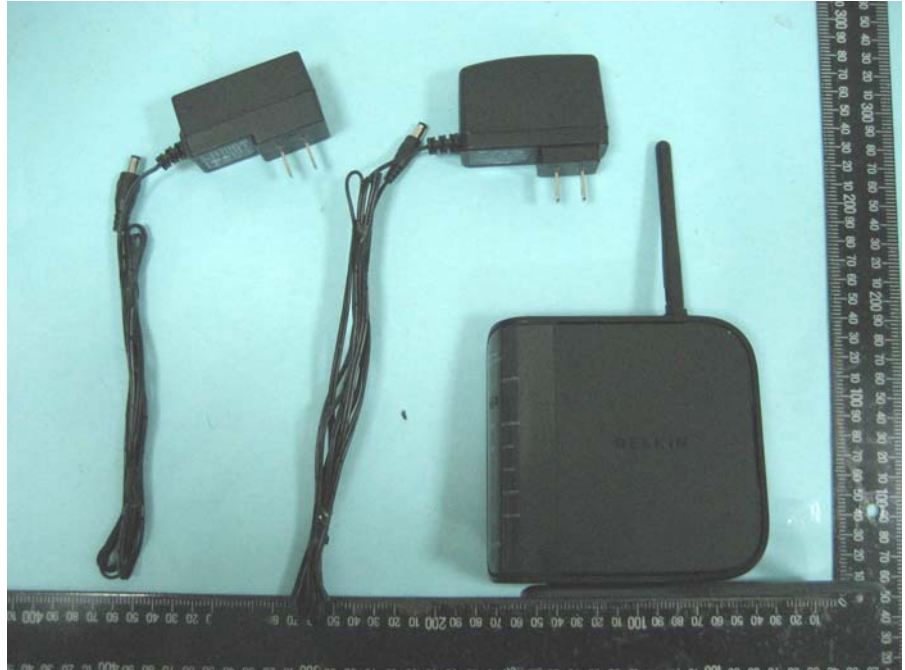

APPENDIX A. Photographs of EUT

Adapter 1

Brand Name: Foxlink

Model No.:

FA-1201000SUC

Adapter 2

Brand Name: LEI

Model No.: