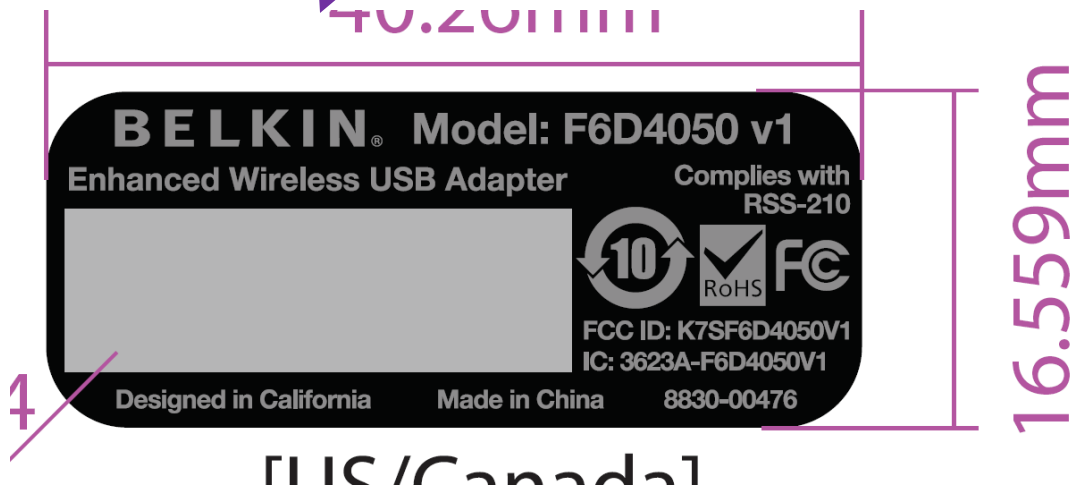

Label & Location

BELKIN

INNOVATION DESIGN GROUP

F6D4050 v1

Enhanced Wireless USB Adapter

SPECIFICATIONS FOR ID LABEL [US/CANADA]

REVISION: 1.0

DATE: 12/12/2008

REVISION NOTES:

DESIGNER: [tn]

ALL DIMENSIONS IN MM.

SCALE 1:1

[CERTIFICATE LABEL]
PRINTED IN PMS COOL GRAY7C ON TEXTURED BLACK SHEET

[BAR CODE STICKER]
PRINTED IN BLACK ON GRAY SHEET (PMS COOL GRAY 7C)

*** All texts are in Helvetica Neue, 75 Bold ***