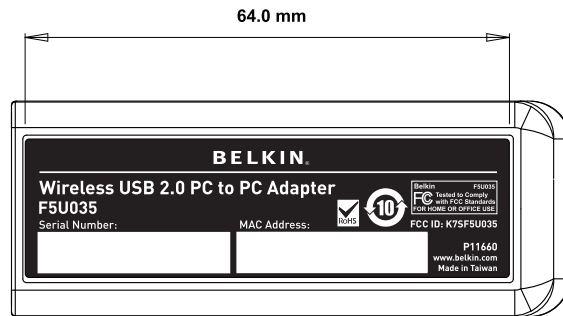

F5U035 Dongle Bottom Label Sticker Artwork

Print Pantone 439C ink on white.

Belkin IDG 2007-03-29

Revised 2007-04-02: removed CE and C-Tick logos
Revised 2007-04-04: added MAC address box