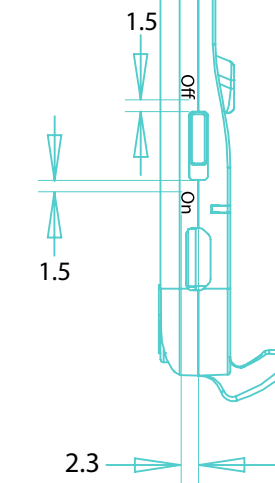

[3] LOGO LABEL TO HIDE GATE MARK.  
BACKGROUND: WHITE,  
GLOSS FINISH  
LOGO: PANTONE 877C  
LABEL DIAMETER: 26.0MM

[1] PRINT PANTONE 429C.  
LOCATE GRAPHICS EXACTLY AS SHOWN.

FastFit Keyboard Case - Model# F5L141BLK-SLV - FCC ID: K795141 IC: 3623A4F5L141 - Designed in California Assembled in China