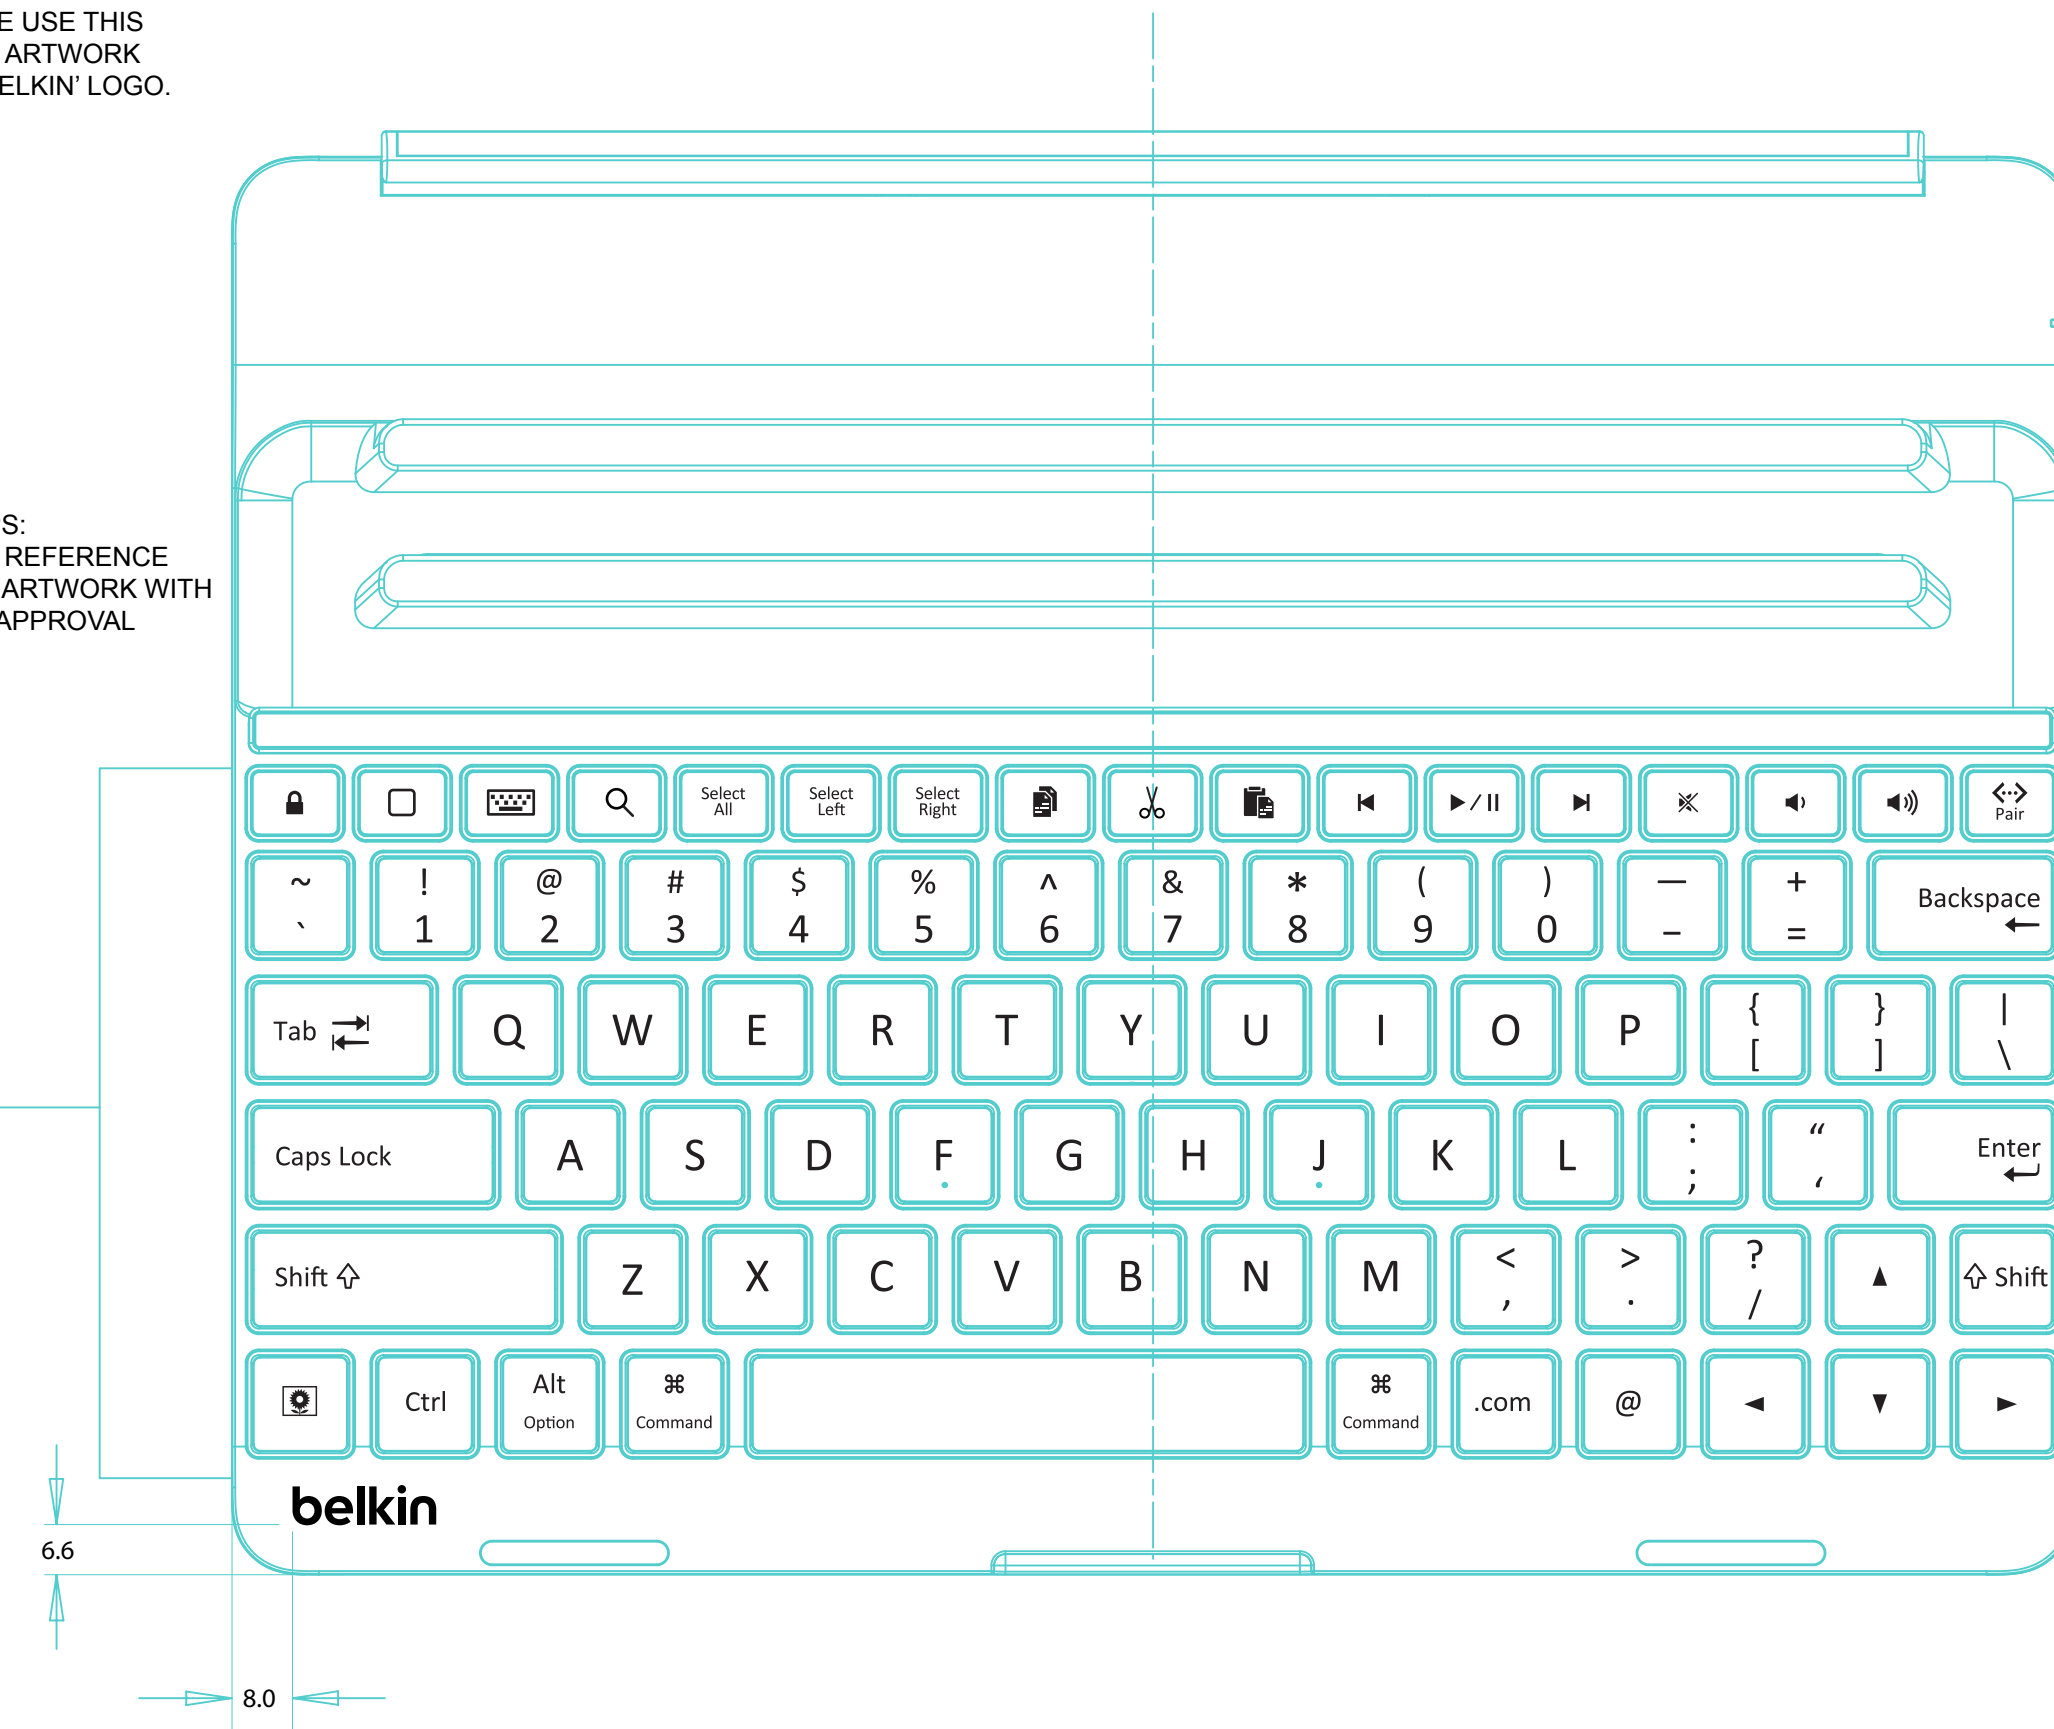

**belkin**

INNOVATION DESIGN GROUP

F5L141BLK-SLV AGILE# IDA-000182  
EVERYDAY KEYBOARD FCC

GRAPHIC SPECIFICATION: PRINTING AND LABEL

REVISION: A00 DATE: 09/20/2012

REVISION NOTES:

DESIGNER: [K.Mori]

ALL DIMENSIONS IN MM. SCALE 1:1

COLORS:

[1] PRINT IN PANTONE 429C

[2] PRINT IN PANTONE 431C

[3] LABEL: BACKGROUND: GLOSSY WHITE  
LOGO: PANTONE 877C

DO NOT MAKE CHANGES WITHOUT PERMISSION FROM BELKIN IDG. PLEASE USE EXACT ARTWORK. DO NOT DUPLICATE.

[1] PRINT PANTONE 429C.  
LOCATE GRAPHICS EXACTLY AS SHOWN.

PLEASE USE THIS EXACT ARTWORK FOR 'BELKIN' LOGO.

KEYCAPS: PLEASE REFERENCE PRIMAX ARTWORK WITH BELKIN APPROVAL

[2] PRINT PANTONE 431C.  
LOCATE GRAPHICS EXACTLY AS SHOWN.

[3] LOGO LABEL TO HIDE GATE MARK.  
BACKGROUND: WHITE,  
GLOSS FINISH  
LOGO: PANTONE 877C  
LABEL DIAMETER: 26.0MM

[1] PRINT PANTONE 429C.  
LOCATE GRAPHICS EXACTLY AS SHOWN.

FastFit Keyboard Case - Model# F5L141BLK-SLV - FCC ID: K795141 IC: 3623A4F5L141 - Designed in California Assembled in China