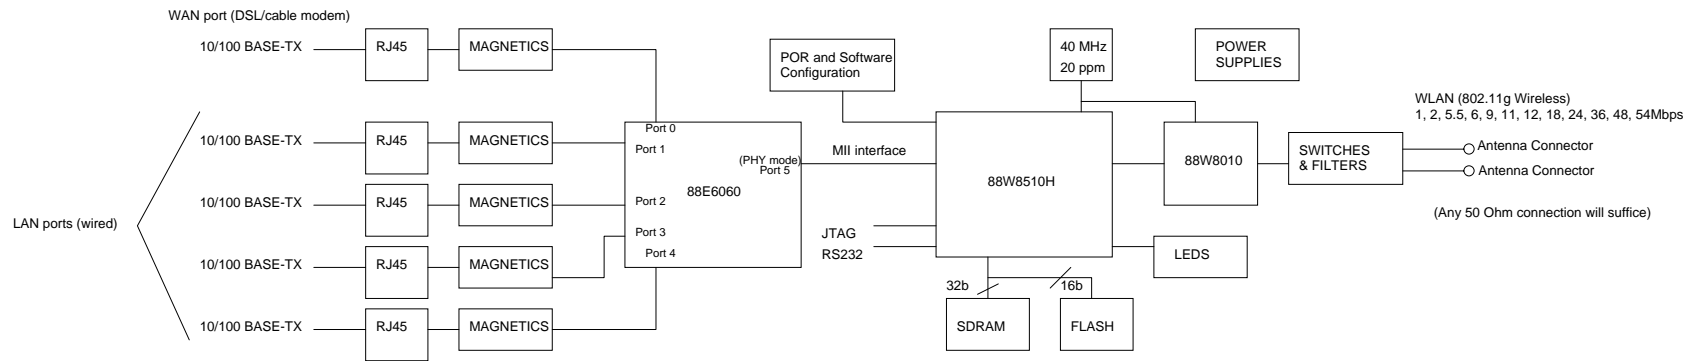

Sercomm
 Embedded Server Provider
PROPRIETARY INFORMATION

Table of Contents

1. Title Page
2. 88W8510H; POR Configuration Selection
3. Power/Bypass
4. FLASH & SDRAM
5. 88W8010; RF Section
6. 88E6060
7. Ethernet Port 0
8. Ethernet Ports 1-4

Revision History

1. v1.0 First Release

Company		Sercomm	
Title		Block Diagram	
Size	Document Number	Rev	1.0
C			
Date:	Monday, January 10, 2005	Sheet	1 of 7