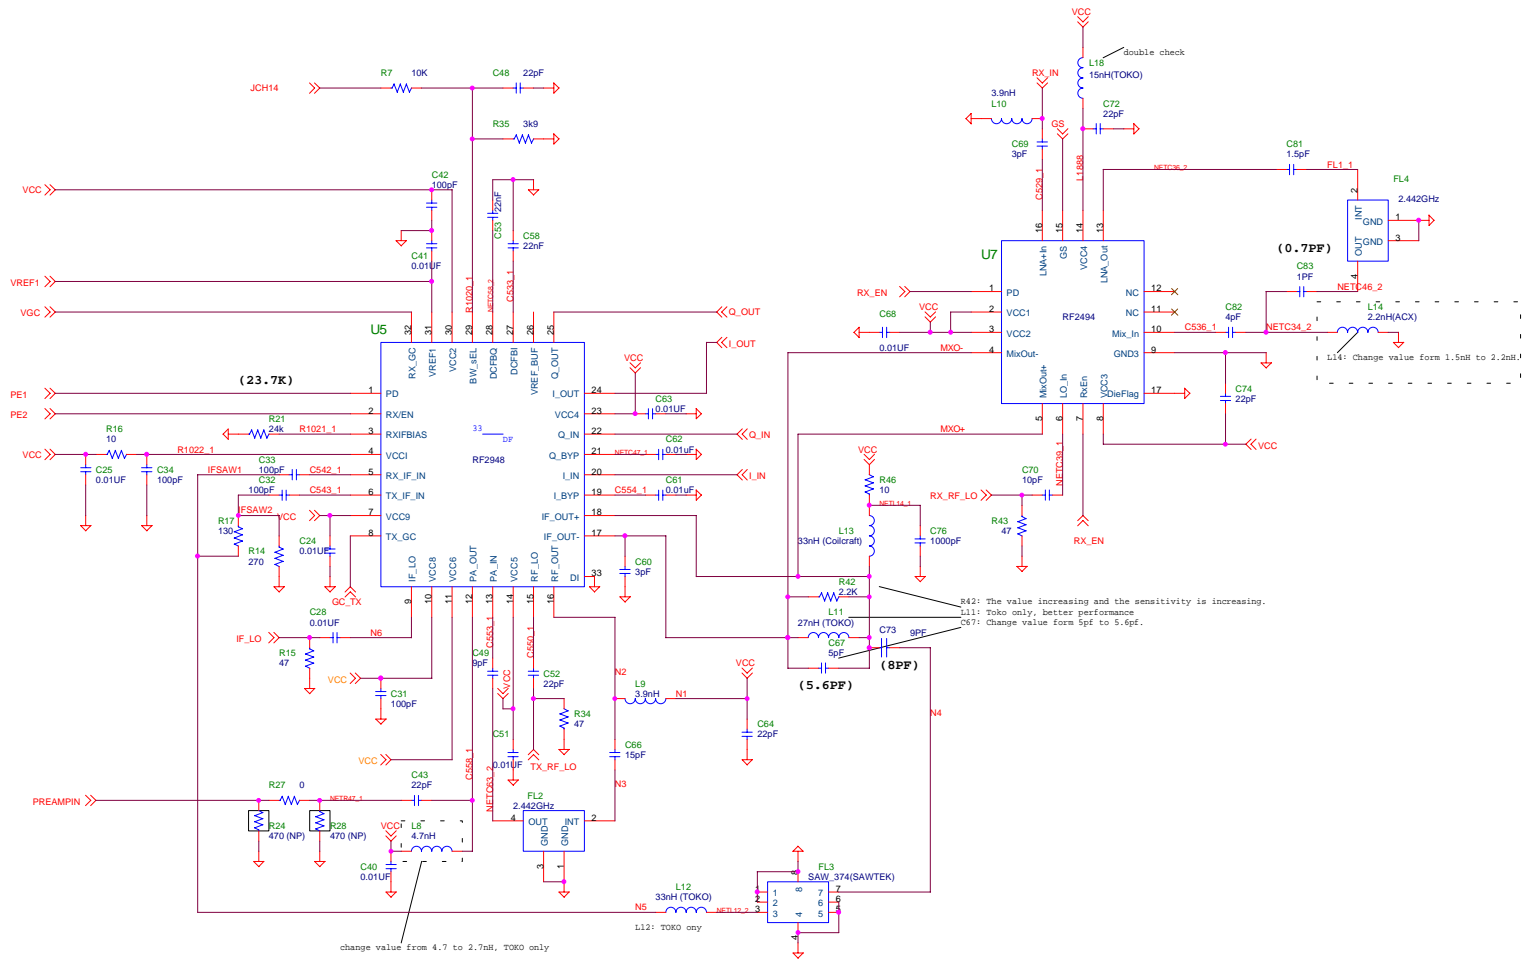

IEEE802.11b WLAN PCI CARD		
File	F5D6001	
Size	Document Number	
C	ADM8211 (MAC/BBP)	
Date:	Thursday, October 31, 2002	Sheet 1 of 3

1. Delete R22.
2. Delete R32.

Title		IEEE802.11B WLAN PCI CARD	
Size		F5D6001	
Size	Document Number	RF Transceiver	
C	Date	Thursday, October 31, 2002	Sheet 2 of 3
			Rev OC

IEEE802.11B WLAN PCI CARD			
Title	F5D6001		
Size	Document Number	RF Front end	Rev OC
C			
Date:	Thursday, October 31, 2002	Sheet	3 of 3