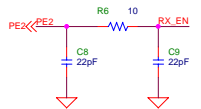

IEEE802.11b WLAN PCI CARD		
File	F5D6001	
Size	Document Number	
C	ADM8211 (MAC/BBP)	
Date:	Thursday, October 31, 2002	Sheet 1 of 3

1. Delete R22.
2. Delete R32.

Title		IEEE802.11B WLAN PCI CARD	
Size		F5D6001	
Size	Document Number	RF Transceiver	
C	Date	Thursday, October 31, 2002	Sheet 2 of 3
			Rev OC

IEEE802.11B WLAN PCI CARD			
Title	F5D6001		
Size	Document Number	RF Front end	Rev OC
C			
Date:	Thursday, October 31, 2002	Sheet	3 of 3