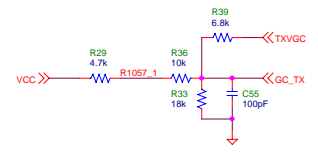

IEEE802.11b WLAN PCI CARD		
File	F5D6001	
Size	Document Number	
C	ADM8211 (MAC/BBP)	
Date:	Thursday, October 31, 2002	Sheet 1 of 3

1. Delete R22.
2. Delete R32.

Title		IEEE802.11B WLAN PCI CARD	
Size		F5D6001	
Size	Document Number	RF Transceiver	
C	Date	Thursday, October 31, 2002	Sheet 2 of 3
			Rev OC

IEEE802.11B WLAN PCI CARD			
Title	F5D6001		
Size	Document Number	RF Front end	Rev OC
C			
Date:	Thursday, October 31, 2002	Sheet	3 of 3