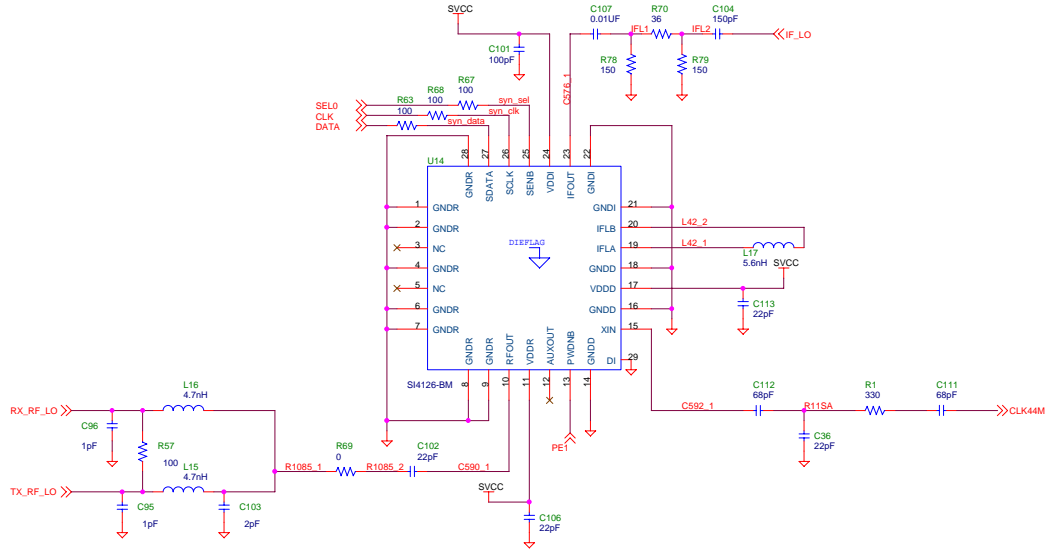

IEEE802.11b WLAN PCI CARD		
File	F5D6001	
Size	Document Number	
C	ADM8211 (MAC/BBP)	
Date:	Thursday, October 31, 2002	Sheet 1 of 3

1. Delete R22.
2. Delete R32.

Title		IEEE802.11B WLAN PCI CARD	
Size		F5D6001	
Size	Document Number	RF Transceiver	
C	Date	Thursday, October 31, 2002	Sheet 2 of 3
			Rev OC

IEEE802.11B WLAN PCI CARD			
Title	F5D6001		
Size	Document Number	RF Front end	Rev OC
C			
Date:	Thursday, October 31, 2002	Sheet	3 of 3