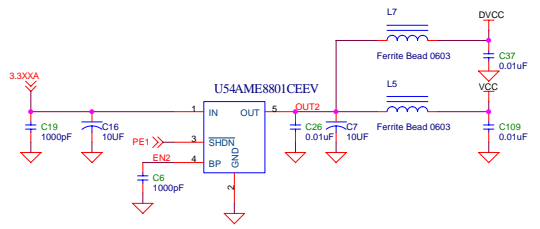

IEEE802.11b WLAN PCI CARD		
File	F5D6001	
Size	Document Number	
C	ADM8211 (MAC/BBP)	
Date:	Thursday, October 31, 2002	Sheet 1 of 3

1. Delete R22.
2. Delete R32.

Title		IEEE802.11B WLAN PCI CARD	
Size		F5D6001	
Size	Document Number	RF Transceiver	
C	Date	Thursday, October 31, 2002	Sheet 2 of 3
			Rev OC

IEEE802.11B WLAN PCI CARD			
Title	F5D6001		
Size	Document Number	RF Front end	Rev OC
C			
Date:	Thursday, October 31, 2002	Sheet	3 of 3