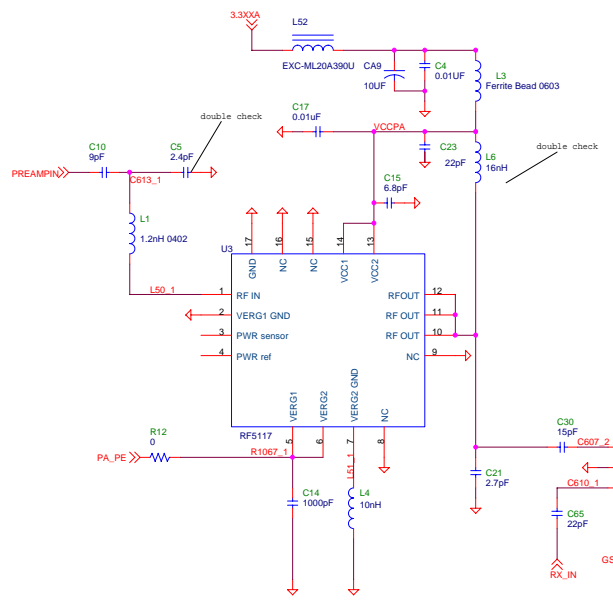

IEEE802.11b WLAN PCI CARD		
File	F5D6001	
Size	Document Number	
C	ADM8211 (MAC/BBP)	
Date:	Thursday, October 31, 2002	Sheet 1 of 3

1. Delete R22.
2. Delete R32.

Title		IEEE802.11B WLAN PCI CARD	
Size		F5D6001	
Size	Document Number	RF Transceiver	
C	Date	Thursday, October 31, 2002	Sheet 2 of 3
			Rev OC

IEEE802.11B WLAN PCI CARD			
Title	F5D6001		
Size	Document Number	RF Front end	Rev OC
C			
Date:	Thursday, October 31, 2002	Sheet	3 of 3