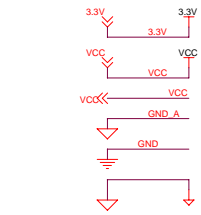

IEEE802.11b WLAN PCI CARD		
File	F5D6001	
Size	Document Number	
C	ADM8211 (MAC/BBP)	
Date:	Thursday, October 31, 2002	Sheet 1 of 3

1. Delete R22.
2. Delete R32.

Title		IEEE802.11B WLAN PCI CARD	
Size		F5D6001	
Size	Document Number	RF Transceiver	
C	Date	Thursday, October 31, 2002	Sheet 2 of 3
			Rev OC

IEEE802.11B WLAN PCI CARD			
Title	F5D6001		
Size	Document Number	RF Front end	Rev OC
C			
Date:	Thursday, October 31, 2002	Sheet	3 of 3