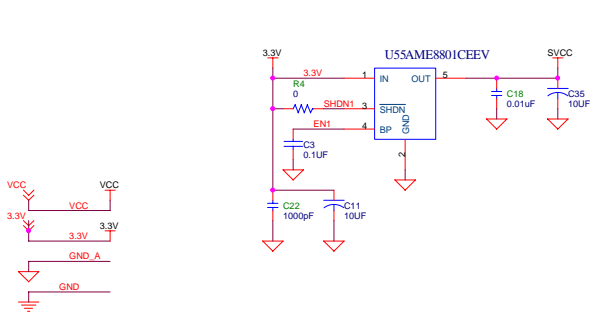

IEEE802.11b WLAN PCI CARD		
File	F5D6001	
Size	Document Number	
C	ADM8211 (MAC/BBP)	
Date:	Thursday, October 31, 2002	Sheet 1 of 3

1. Delete R22.
2. Delete R32.

Title		IEEE802.11B WLAN PCI CARD	
Size		F5D6001	
Size	Document Number	RF Transceiver	
C	Date	Thursday, October 31, 2002	Sheet 2 of 3
			Rev OC

IEEE802.11B WLAN PCI CARD			
Title	F5D6001		
Size	Document Number	RF Front end	Rev OC
C			
Date:	Thursday, October 31, 2002	Sheet	3 of 3