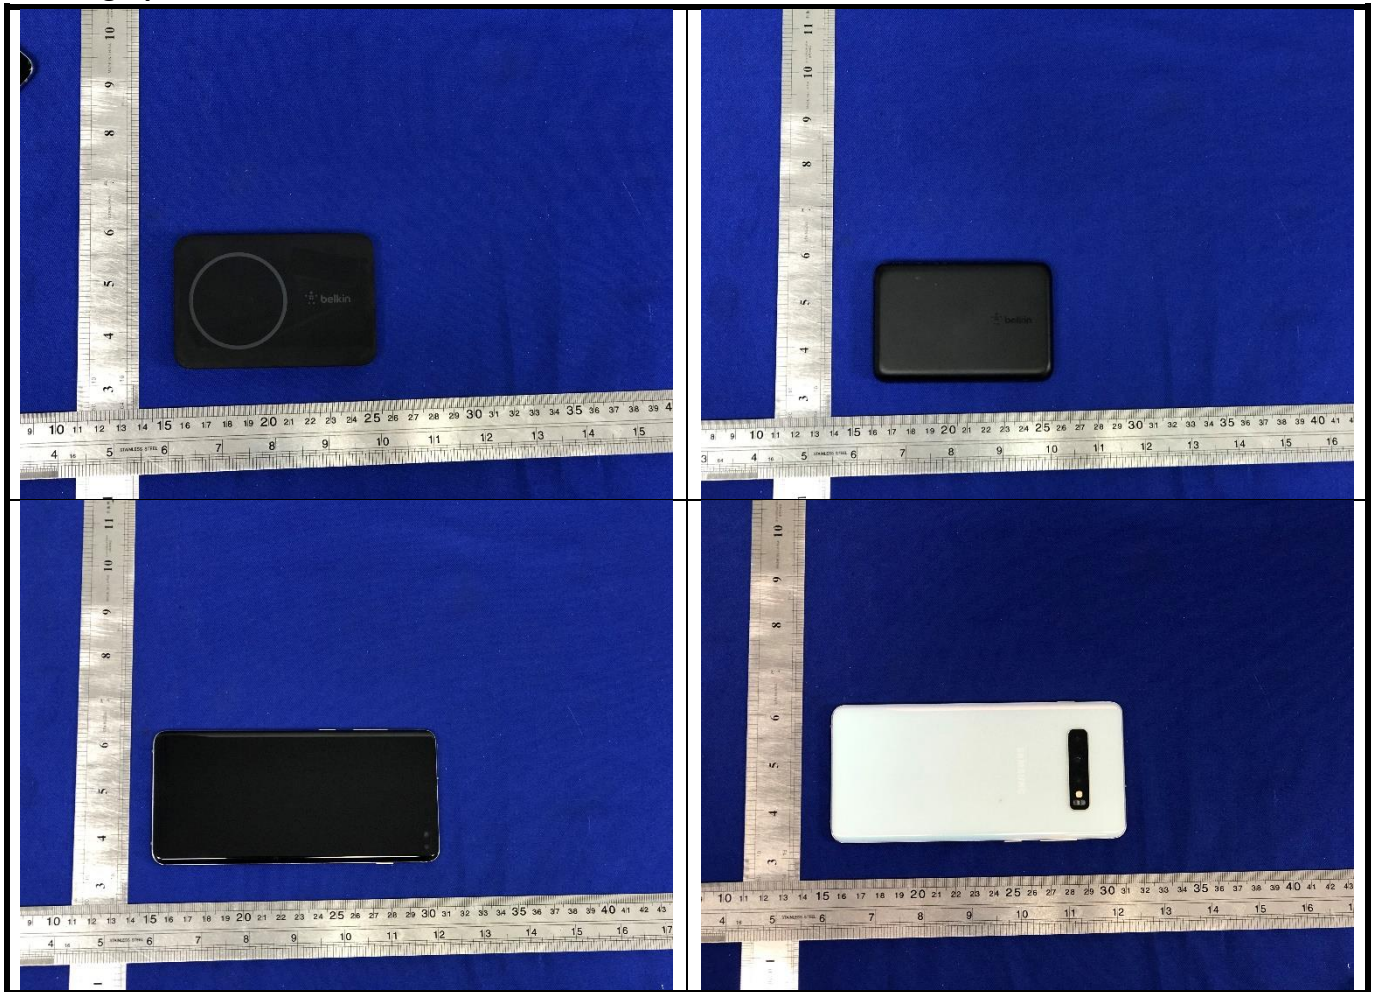

FCC SAR Test Report

<Photographs of EUT>

<Photographs of SAR Setup>

Right Cheek

Left Cheek

Right Tilted

Front Face of EUT with 0 cm Gap

Rear Face of EUT with 0 cm Gap

Rear Face of EUT with 1 cm Gap

Rear Face of EUT with 1.5 cm Gap

Left Side of EUT with 1 cm Gap

Bottom Side of EUT with 1 cm Gap

Bottom Side of EUT with 0 cm Gap