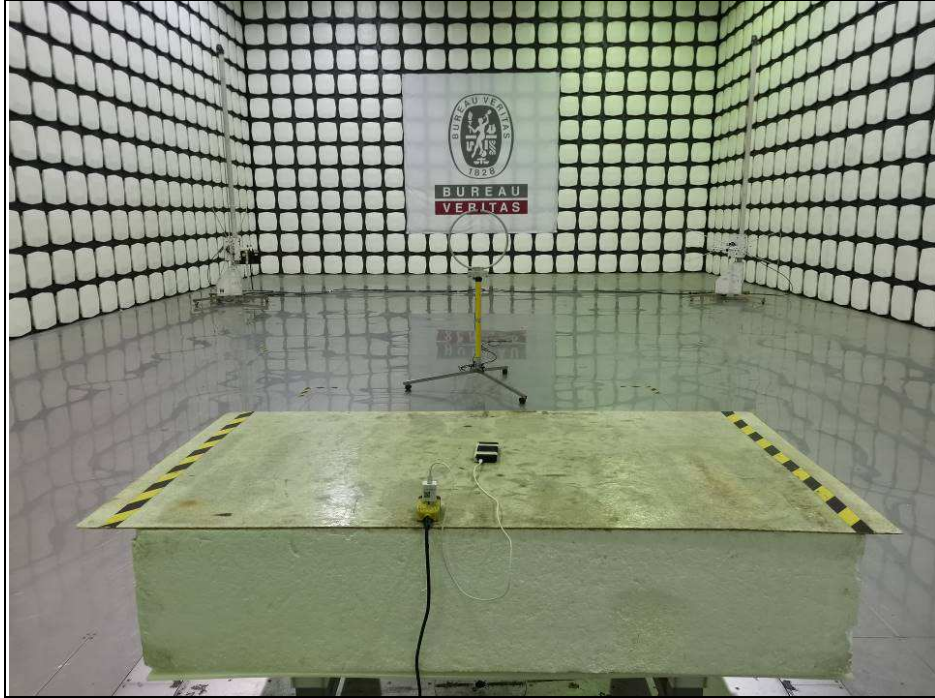

**BUREAU
VERITAS**

Reference No.: 2101WDG0121

SET-UP FOR CONDUCTED EMISSION TEST

**BUREAU
VERITAS**

Reference No.: 2101WDG0121

SET-UP FOR RADIATED EMISSION TEST

RADIATED EMISSION TEST < 9KHz~30MHz >

RADIATED EMISSION TEST < 30MHz~1GHz >