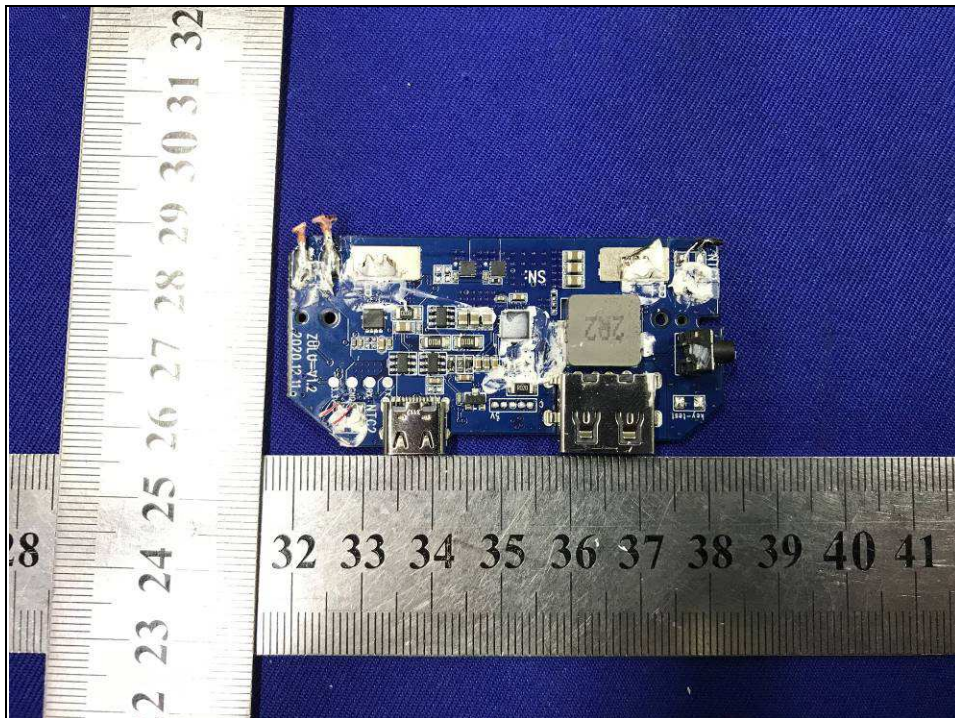

**BUREAU
VERITAS**

Reference No.: 2101WDG0121

PHOTOGRAPHS OF THE EUT

**BUREAU
VERITAS**

Reference No.: 2101WDG0121