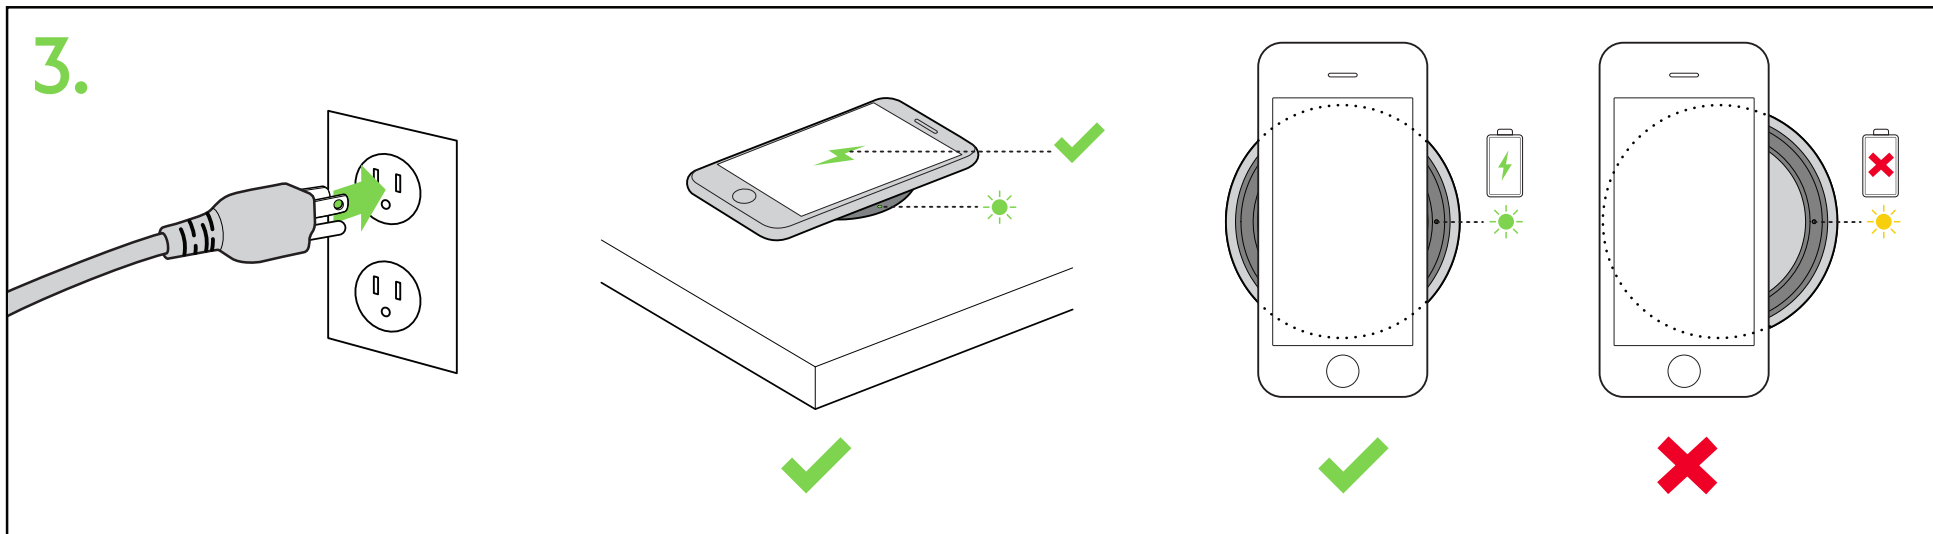

1. Watch instructional video
Belkin.com/InstallWirelessCharging

2.

3.

BoostUp Wireless Charging Spot
 Quick Start Guide
 Visit Belkin.com/InstallWirelessCharging to watch instructional video

Surface Pad Installation