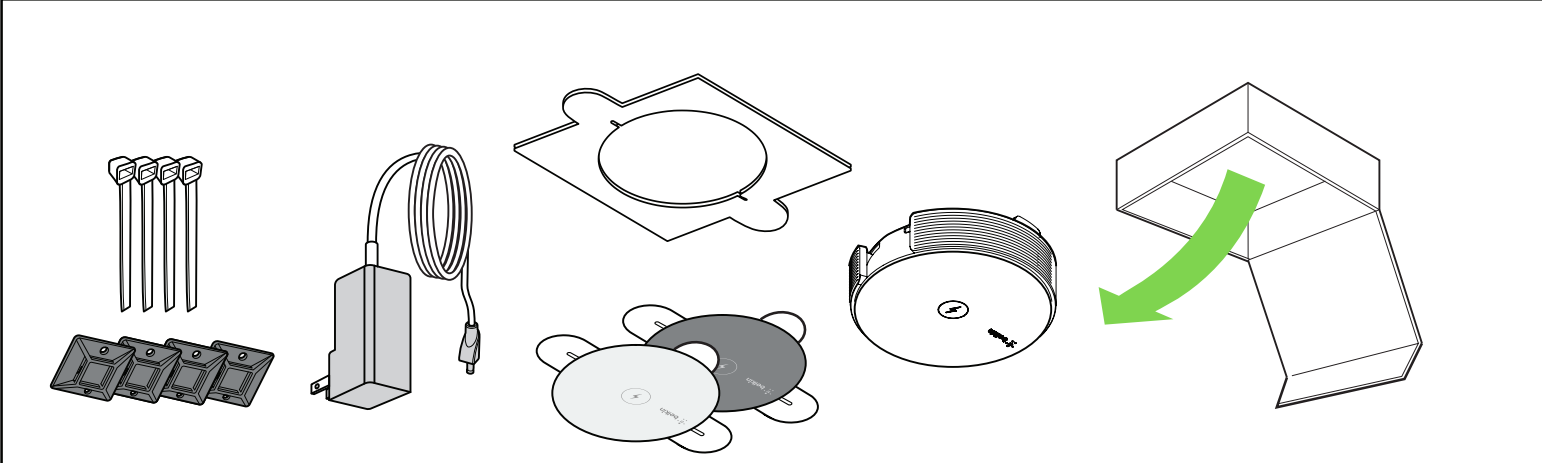

1.

Watch instructional video
Belkin.com/InstallWirelessCharging

2.

3.

<0.5"
(<12mm)

4.

BoostUp Wireless Charging Spot

Quick Start Guide

Visit Belkin.com/InstallWirelessCharging to watch instructional video

Recessed Pad Installation