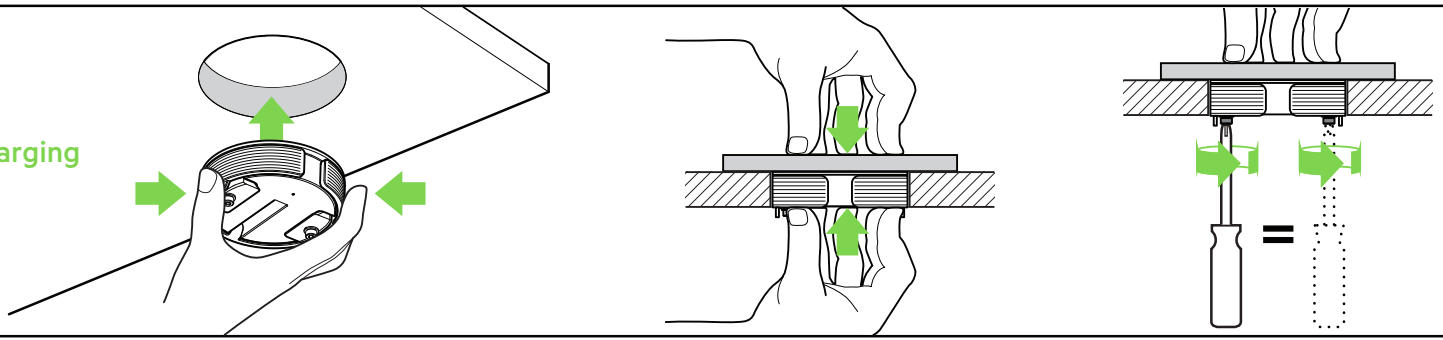

1.

Watch instructional video
Belkin.com/InstallWirelessCharging

2.

3.

<0.5"
(<12mm)

4.

BoostUp Wireless Charging Spot

Quick Start Guide

Visit Belkin.com/InstallWirelessCharging to watch instructional video

Recessed Pad Installation