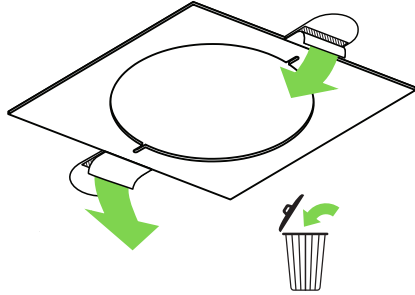

1.

Watch instructional video
Belkin.com/InstallWirelessCharging

2.

3.

<0.5"
(<12mm)

4.

BoostUp Wireless Charging Spot

Quick Start Guide

Visit Belkin.com/InstallWirelessCharging to watch instructional video

Recessed Pad Installation