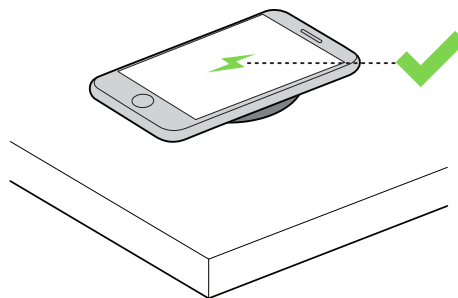

1.

Watch instructional video
Belkin.com/InstallWirelessCharging

2.

3.

<0.5"
(<12mm)

4.

BoostUp Wireless Charging Spot

Quick Start Guide

Visit Belkin.com/InstallWirelessCharging to watch instructional video

Recessed Pad Installation