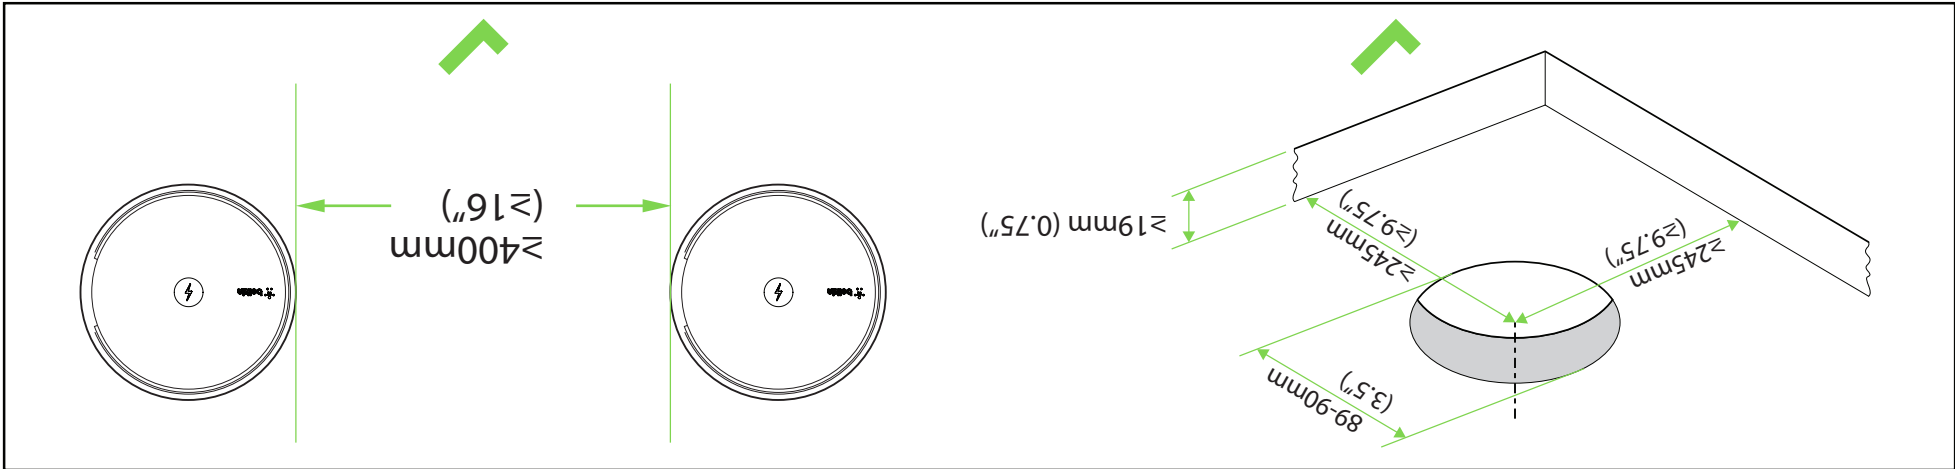

1.

Watch instructional video
Belkin.com/InstallWirelessCharging

2.

3.

<0.5"
(<12mm)

4.

BoostUp Wireless Charging Spot

Quick Start Guide

Visit Belkin.com/InstallWirelessCharging to watch instructional video

Recessed Pad Installation