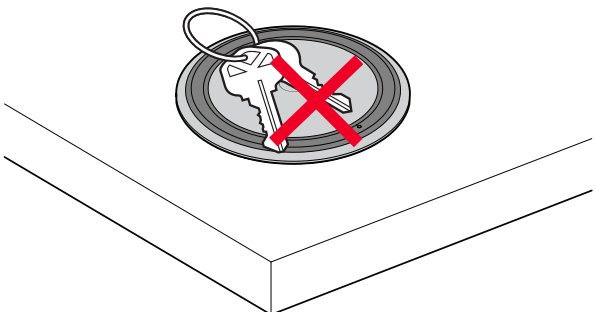

1.

Watch instructional video
Belkin.com/InstallWirelessCharging

2.

3.

<0.5"
(<12mm)

4.

BoostUp Wireless Charging Spot

Quick Start Guide

Visit Belkin.com/InstallWirelessCharging to watch instructional video

Recessed Pad Installation