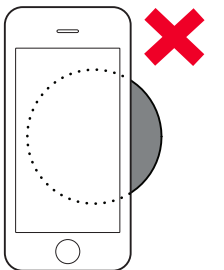

1.

Watch instructional video
Belkin.com/InstallWirelessCharging

2.

3.

<0.5"
(<12mm)

4.

BoostUp Wireless Charging Spot

Quick Start Guide

Visit Belkin.com/InstallWirelessCharging to watch instructional video

Recessed Pad Installation