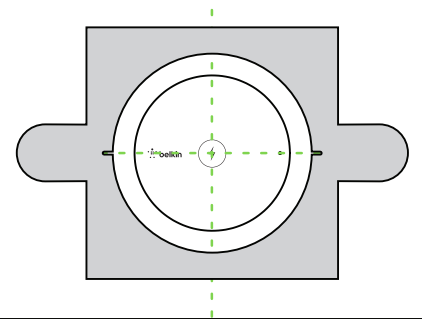

1.

Watch instructional video
Belkin.com/InstallWirelessCharging

2.

3.

<0.5"
(<12mm)

4.

BoostUp Wireless Charging Spot

Quick Start Guide