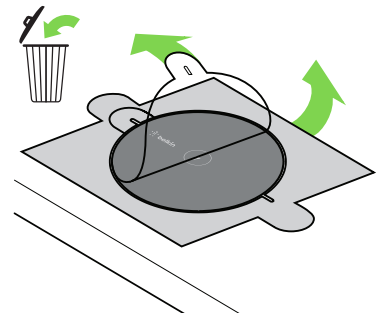

1.

Watch instructional video
Belkin.com/InstallWirelessCharging

2.

3.

<0.5"
(<12mm)

4.

BoostUp Wireless Charging Spot

Quick Start Guide

Visit Belkin.com/InstallWirelessCharging to watch instructional video

Recessed Pad Installation