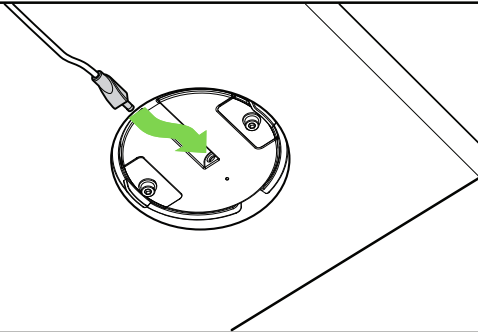

1.

Watch instructional video
Belkin.com/InstallWirelessCharging

2.

3.

<0.5"
(<12mm)

4.

BoostUp Wireless Charging Spot

Quick Start Guide

Visit Belkin.com/InstallWirelessCharging to watch instructional video

Recessed Pad Installation