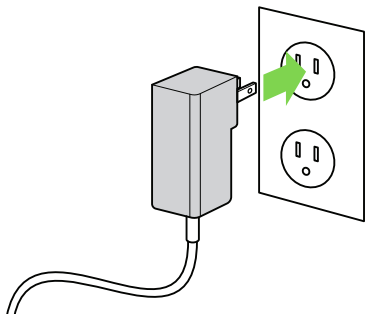

1.

Watch instructional video
Belkin.com/InstallWirelessCharging

2.

3.

<0.5"
(<12mm)

4.

BoostUp Wireless Charging Spot

Quick Start Guide

Visit Belkin.com/InstallWirelessCharging to watch instructional video

Recessed Pad Installation