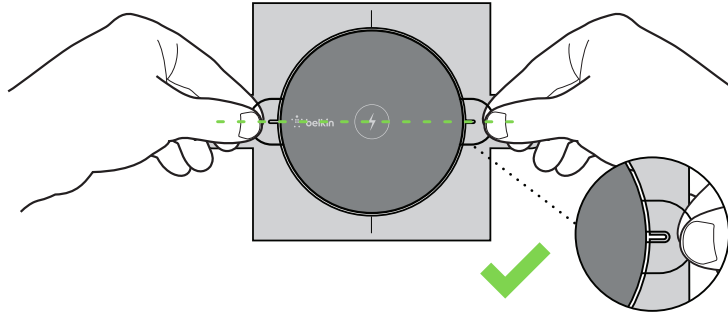

1.

Watch instructional video
Belkin.com/InstallWirelessCharging

2.

3.

<0.5"
(<12mm)

4.

BoostUp Wireless Charging Spot

Quick Start Guide

Visit Belkin.com/InstallWirelessCharging to watch instructional video

Recessed Pad Installation