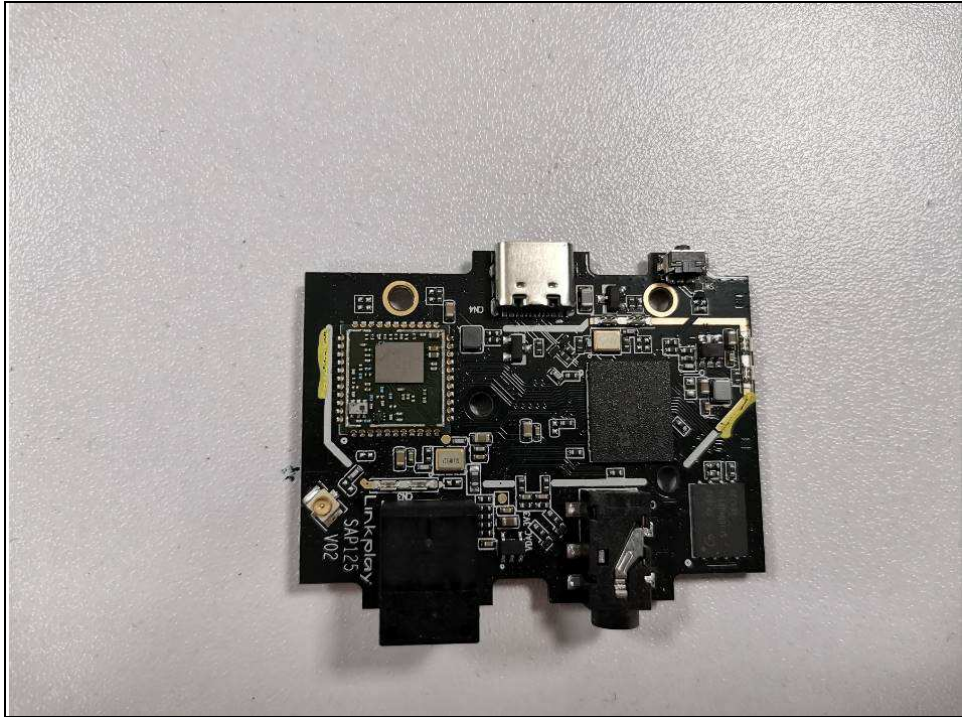

**BUREAU
VERITAS**

Reference No.: 2010WDG0259

PHOTOGRAPHS OF THE EUT

**BUREAU
VERITAS**

Reference No.: 2010WDG0259

**BUREAU
VERITAS**

Reference No.: 2010WDG0259

**BUREAU
VERITAS**

Reference No.: 2010WDG0259

Adapter:

**BUREAU
VERITAS**

Reference No.: 2010WDG0259