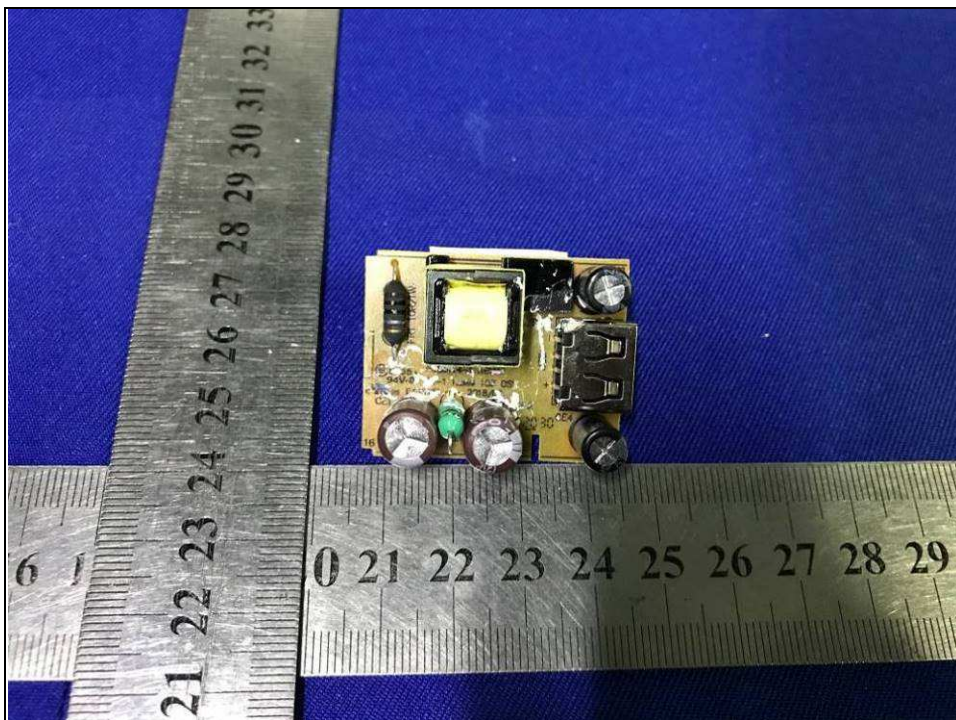

**BUREAU
VERITAS**

Reference No.: 2010WDG0259

PHOTOGRAPHS OF THE EUT

**BUREAU
VERITAS**

Reference No.: 2010WDG0259

**BUREAU
VERITAS**

Reference No.: 2010WDG0259

**BUREAU
VERITAS**

Reference No.: 2010WDG0259

Adapter:

**BUREAU
VERITAS**

Reference No.: 2010WDG0259