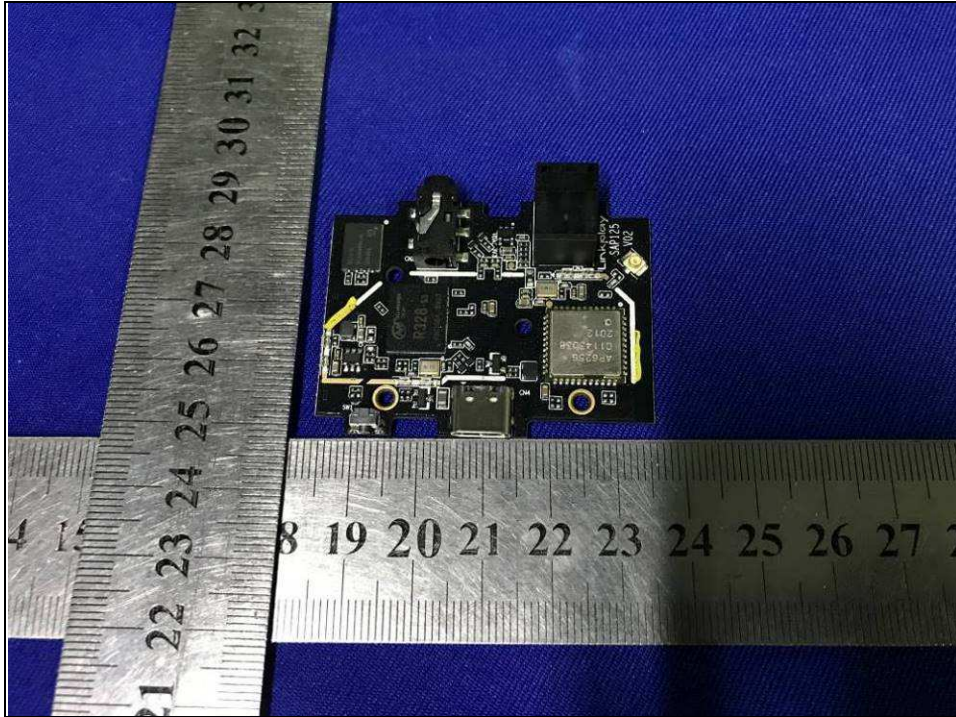

**BUREAU
VERITAS**

Reference No.: 2010WDG0259

PHOTOGRAPHS OF THE EUT

**BUREAU
VERITAS**

Reference No.: 2010WDG0259

**BUREAU
VERITAS**

Reference No.: 2010WDG0259

**BUREAU
VERITAS**

Reference No.: 2010WDG0259

Adapter:

**BUREAU
VERITAS**

Reference No.: 2010WDG0259