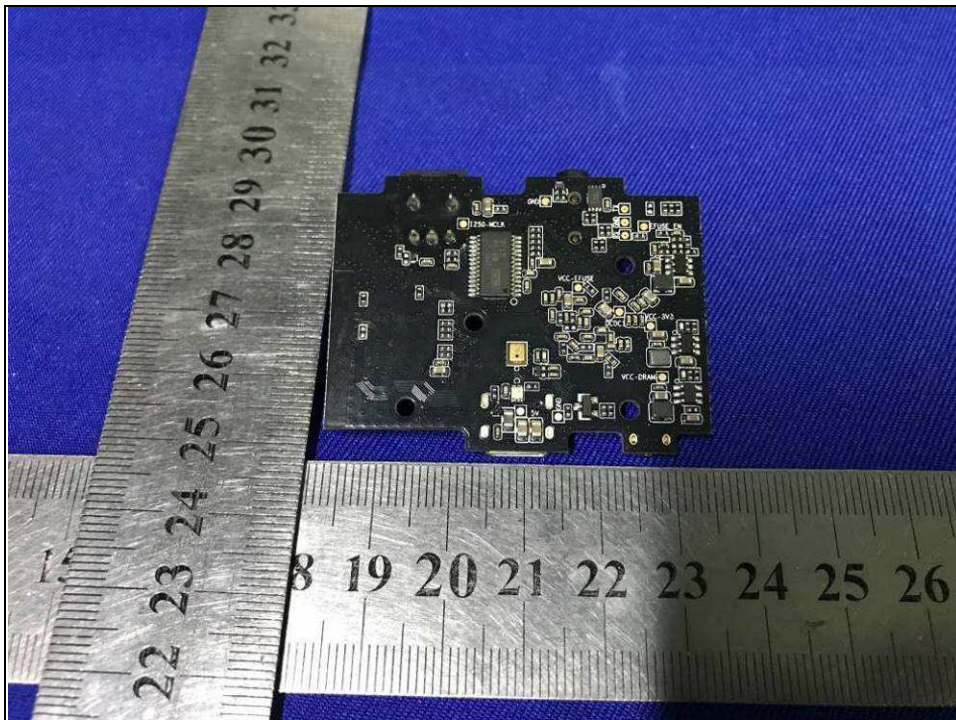

**BUREAU
VERITAS**

Reference No.: 2010WDG0259

PHOTOGRAPHS OF THE EUT

**BUREAU
VERITAS**

Reference No.: 2010WDG0259

**BUREAU
VERITAS**

Reference No.: 2010WDG0259

**BUREAU
VERITAS**

Reference No.: 2010WDG0259

Adapter:

**BUREAU
VERITAS**

Reference No.: 2010WDG0259