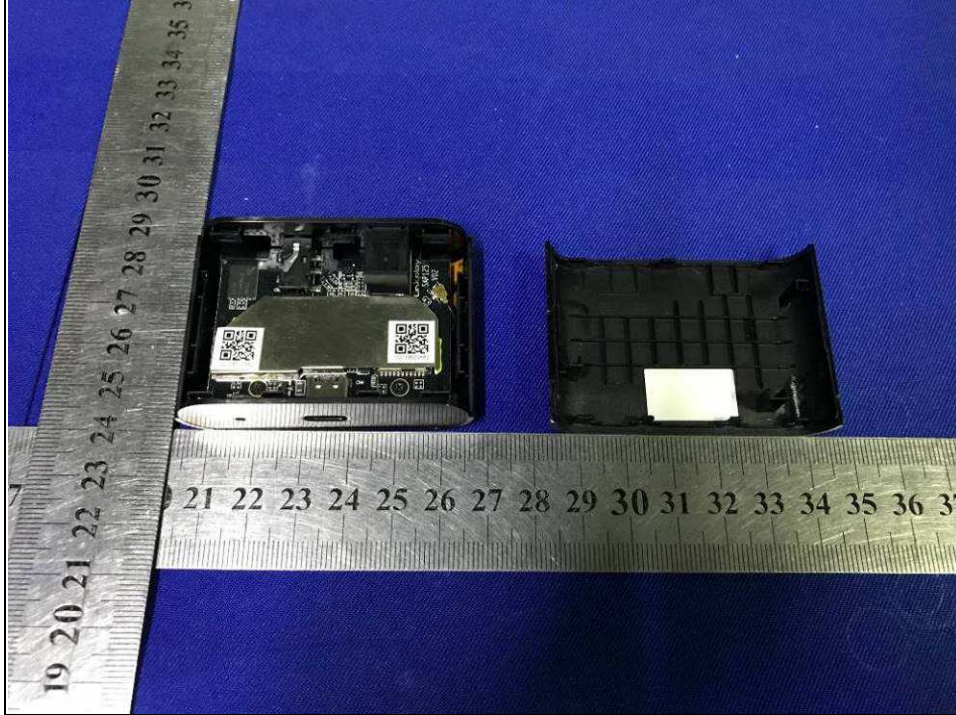

**BUREAU
VERITAS**

Reference No.: 2010WDG0259

PHOTOGRAPHS OF THE EUT

**BUREAU
VERITAS**

Reference No.: 2010WDG0259

**BUREAU
VERITAS**

Reference No.: 2010WDG0259

**BUREAU
VERITAS**

Reference No.: 2010WDG0259

Adapter:

**BUREAU
VERITAS**

Reference No.: 2010WDG0259