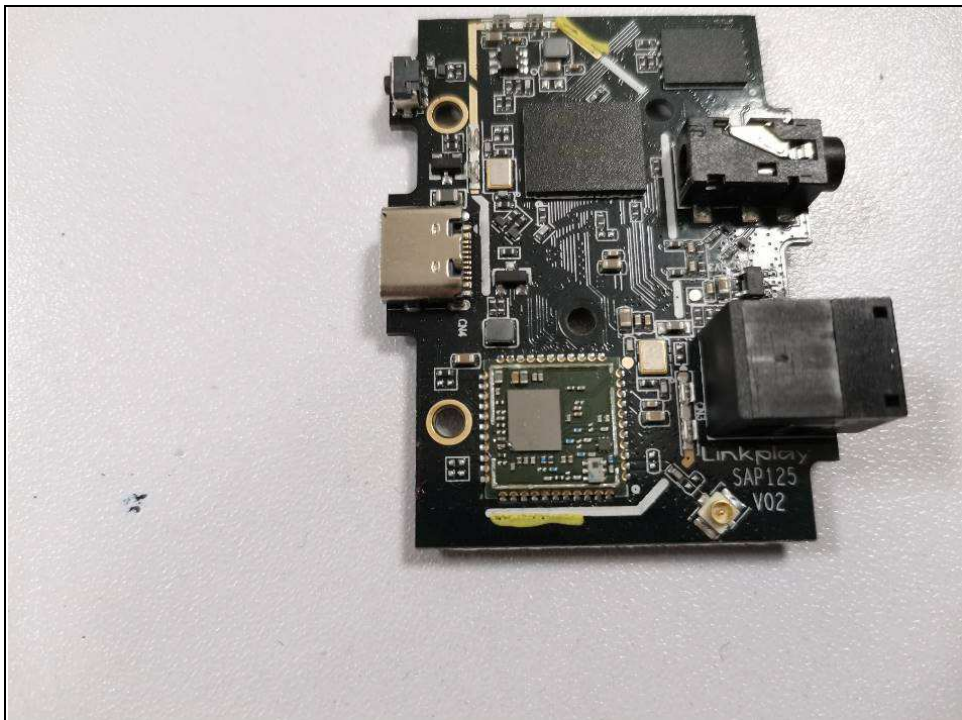

**BUREAU
VERITAS**

Reference No.: 2010WDG0259

PHOTOGRAPHS OF THE EUT

**BUREAU
VERITAS**

Reference No.: 2010WDG0259

**BUREAU
VERITAS**

Reference No.: 2010WDG0259

**BUREAU
VERITAS**

Reference No.: 2010WDG0259

Adapter:

**BUREAU
VERITAS**

Reference No.: 2010WDG0259