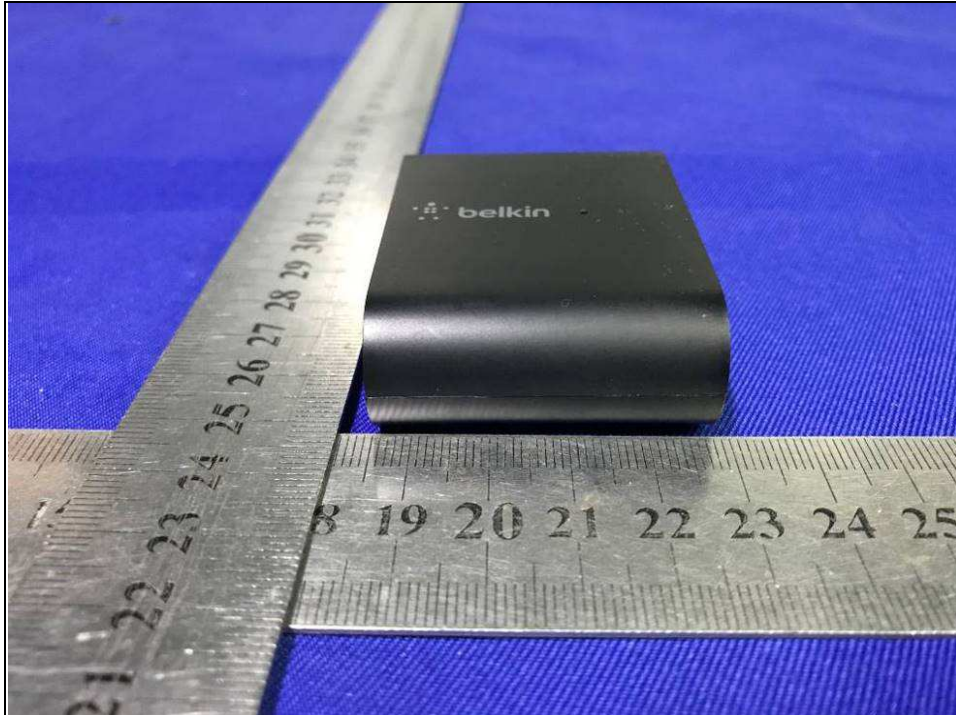

## PHOTOGRAPHS OF THE EUT

**BUREAU  
VERITAS**

Reference No.: 2010WDG0259

**BUREAU  
VERITAS**

Reference No.: 2010WDG0259

**BUREAU  
VERITAS**

Reference No.: 2010WDG0259

Cable: