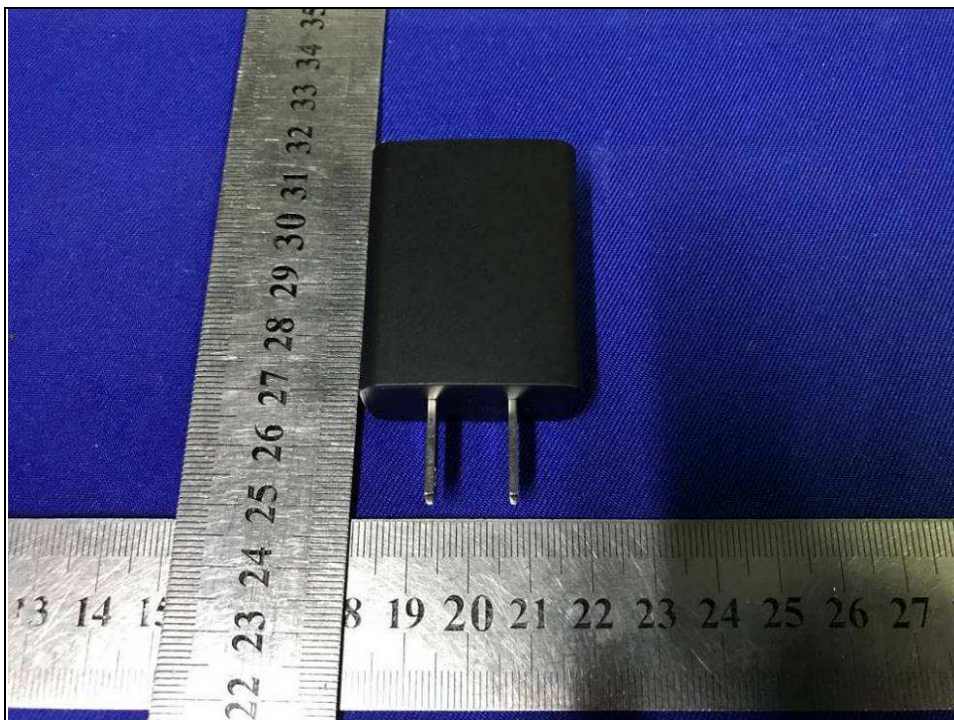

**BUREAU
VERITAS**

Reference No.: 2010WDG0259

Adapter: