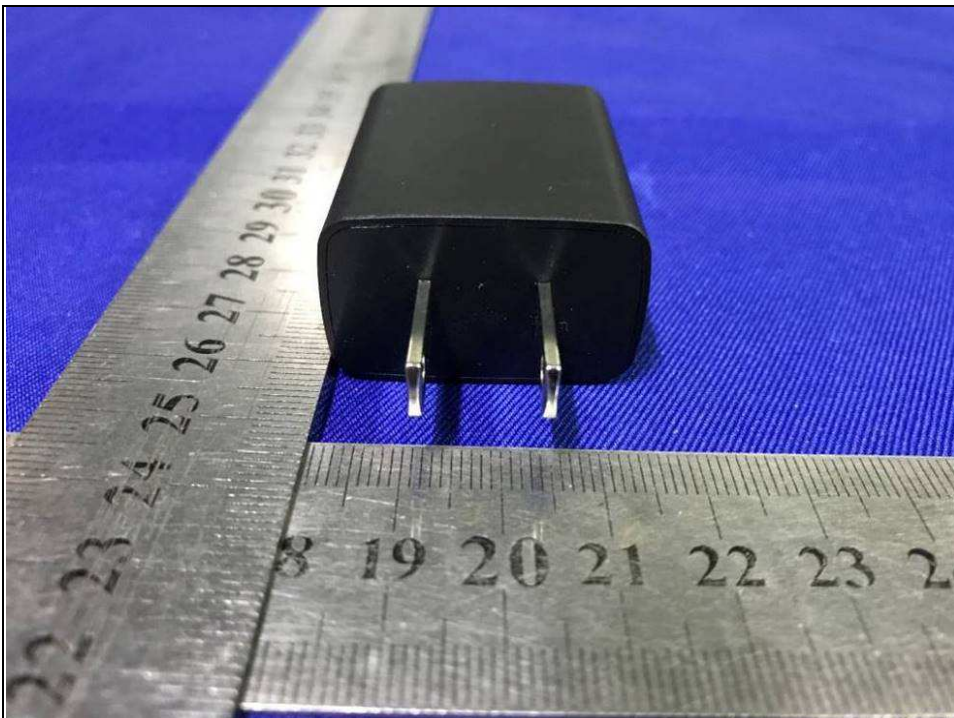

## PHOTOGRAPHS OF THE EUT

**BUREAU  
VERITAS**

Reference No.: 2010WDG0259

**BUREAU  
VERITAS**

Reference No.: 2010WDG0259

**BUREAU  
VERITAS**

Reference No.: 2010WDG0259

Cable:

**BUREAU  
VERITAS**

Reference No.: 2010WDG0259

Adapter:

**BUREAU  
VERITAS**

Reference No.: 2010WDG0259

**BUREAU  
VERITAS**

Reference No.: 2010WDG0259