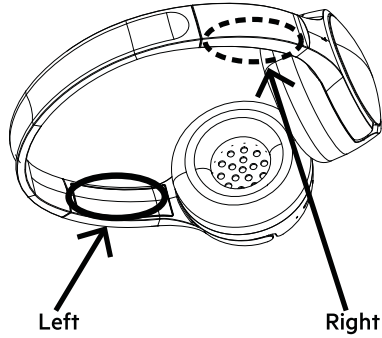

belkin

TECH KIT

XXXXX SAP132 Kid's Headphones

Part #: XXXXXX  
Designer: ERIN N  
Date: 11-13-20  
Rev: v4.0

NOTES

GRAPHICS SCALE 1:1

WAVE 1