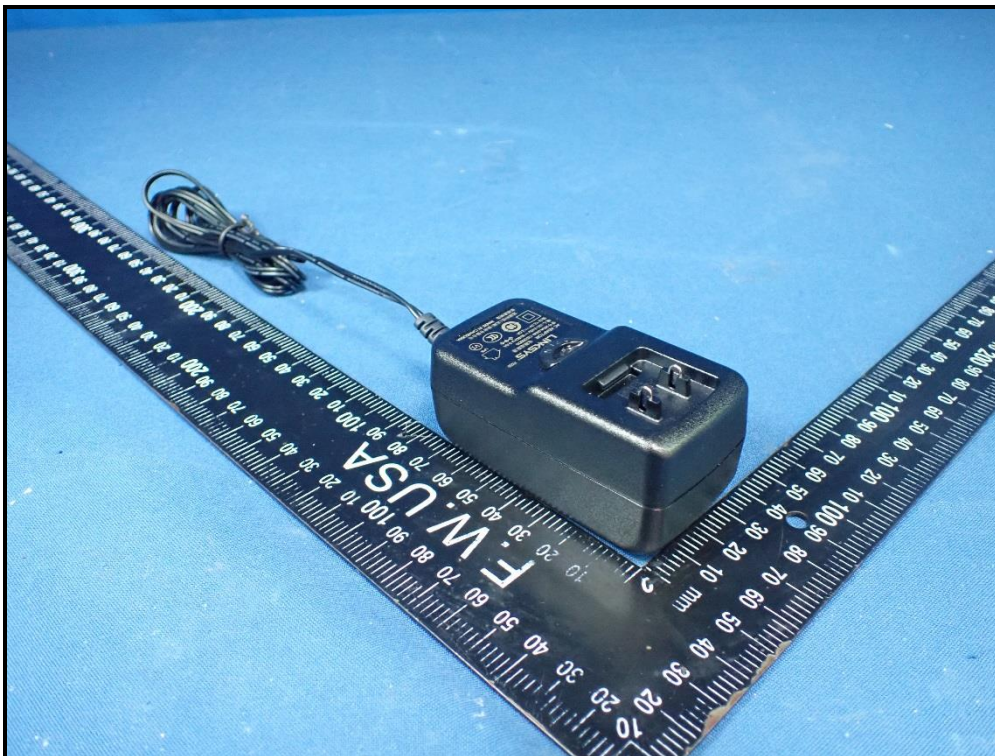

CONSTRUCTION PHOTOS OF EUT

Model: KSA-24W-120200D5

Model: WB-24J12R

RJ45 Cable