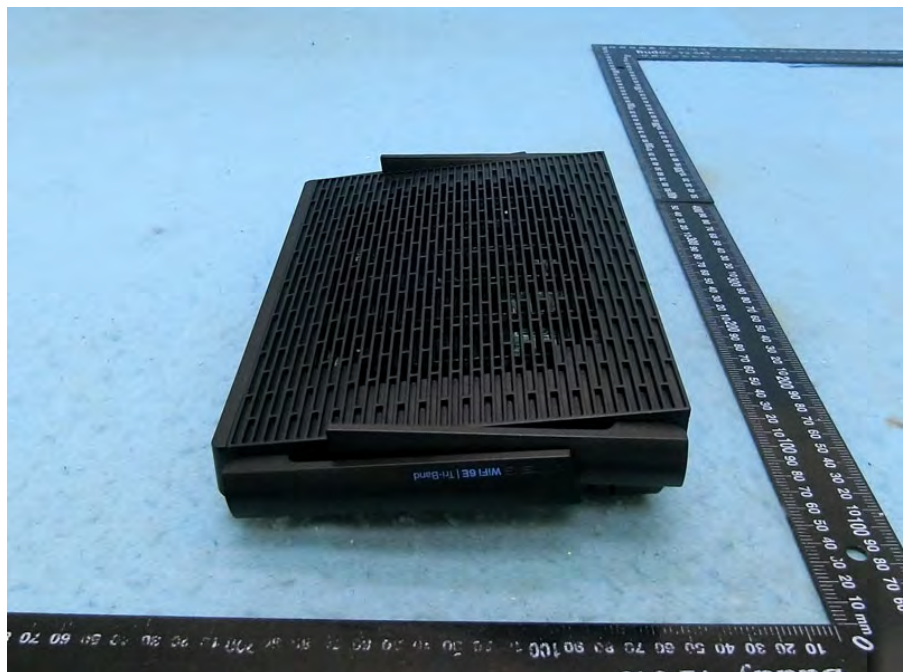

Brand Name: LINKSYS Model Name: MR7500, MR75WH

Adapter 1

Adapter 2

Adapter 3
(Interchangeable)

Plug (Use for Adapter 3)

RJ-45 cable