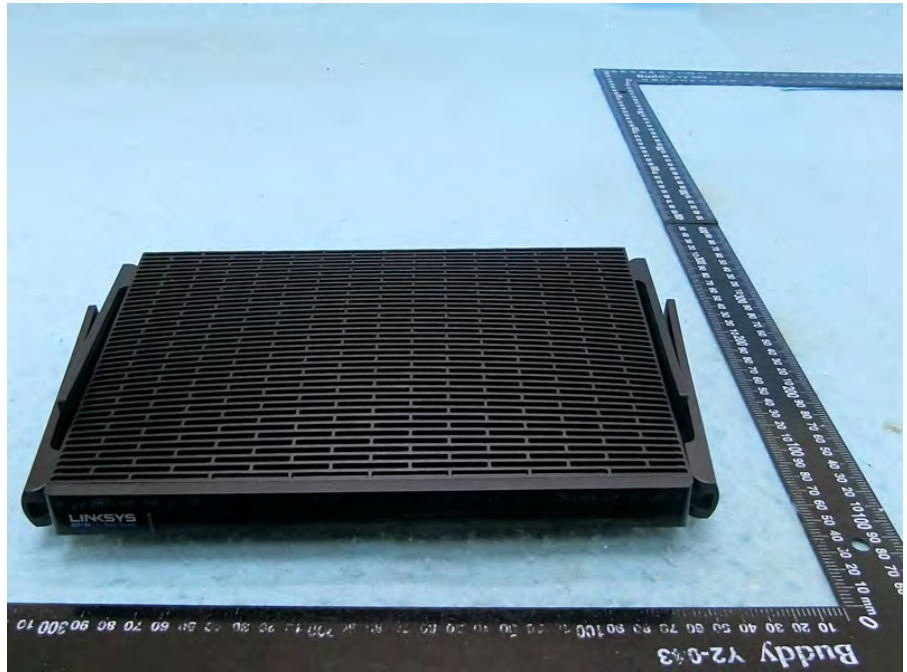

Brand Name: LINKSYS Model Name: MR7500, MR75WH

Adapter 1

Adapter 2

Adapter 3
(Interchangeable)

Plug (Use for Adapter 3)

RJ-45 cable