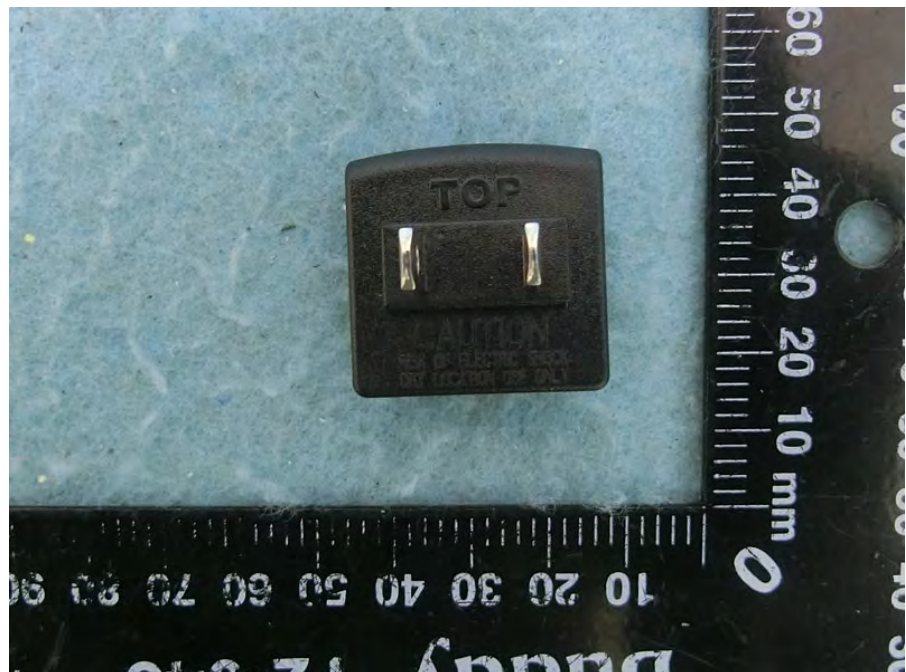

Brand Name: LINKSYS Model Name: MR7500, MR75WH

Adapter 1

Adapter 2

Adapter 3
(Interchangeable)

Plug (Use for Adapter 3)

RJ-45 cable