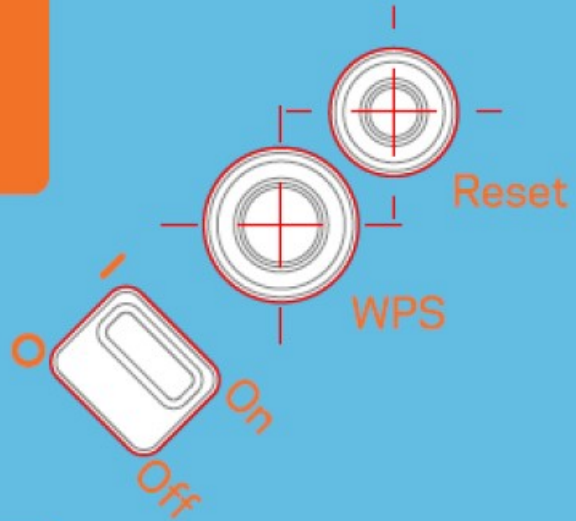

LINKSYS®

Model No. MX8500

Setup Wi-Fi

Name `_VelopSetupXXX`

Password `XXXXXXXXXX`

Recovery Key `12345`

Serial Number `43F10M3MYXXXXXX`

MAC Address `XXXXXXXXXXXX`

Barcode

2D
Code
6X6

Input: 12V \Rightarrow 4A

FCC ID: K7S-03685

Indoor Use Only

Designed in California,
Made in Vietnam