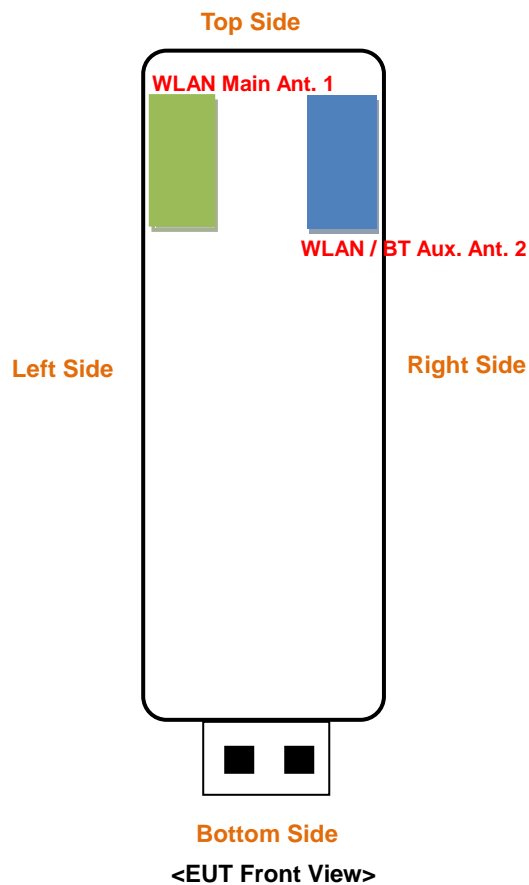

## <Photographs of EUT>

## <Antenna Location>

The separation distance for antenna to edge:

Antenna	To Top Side (mm)	To Bottom Side (mm)	To Left Side (mm)	To Right Side (mm)
WLAN Main Ant 1	1.03	48.50	0.71	22.90
WLAN/BT Aux Ant 2	1.03	48.50	22.90	0.71

<Photographs of SAR Setup>

	
<b>USB Horizontal Up at 5 mm</b>	<b>USB Horizontal Down at 5 mm</b>
	
<b>USB Vertical Front at 5 mm</b>	<b>USB Vertical Back at 5 mm</b>
	
<b>USB Tip at 5 mm</b>	