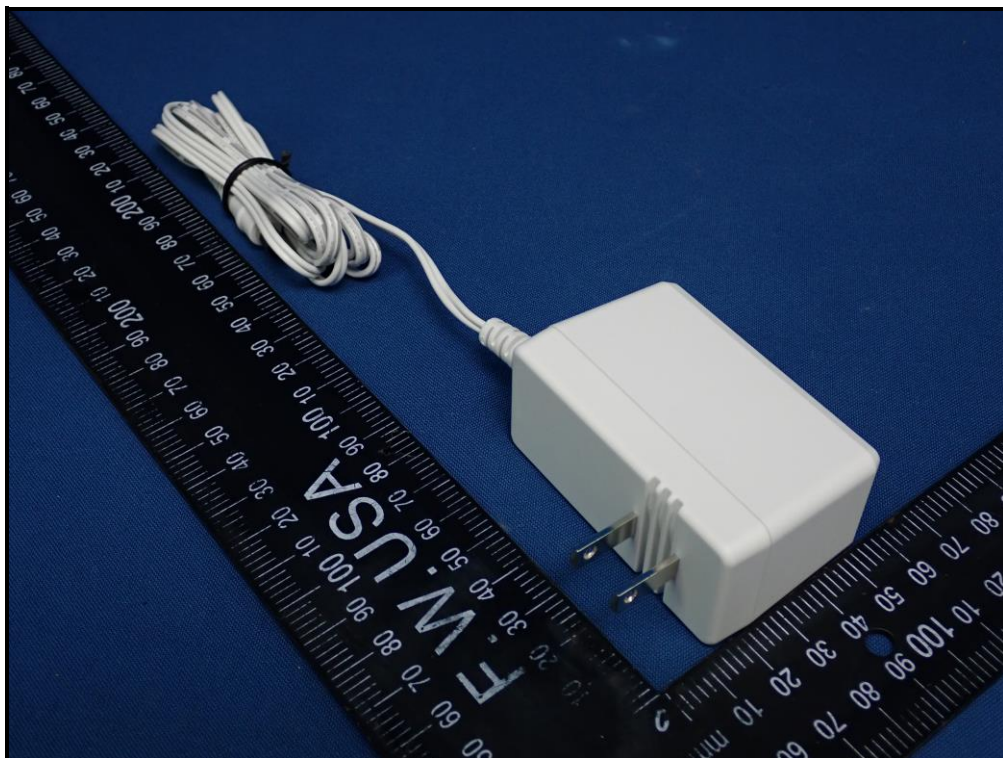

Adapter: WB-24J12FU