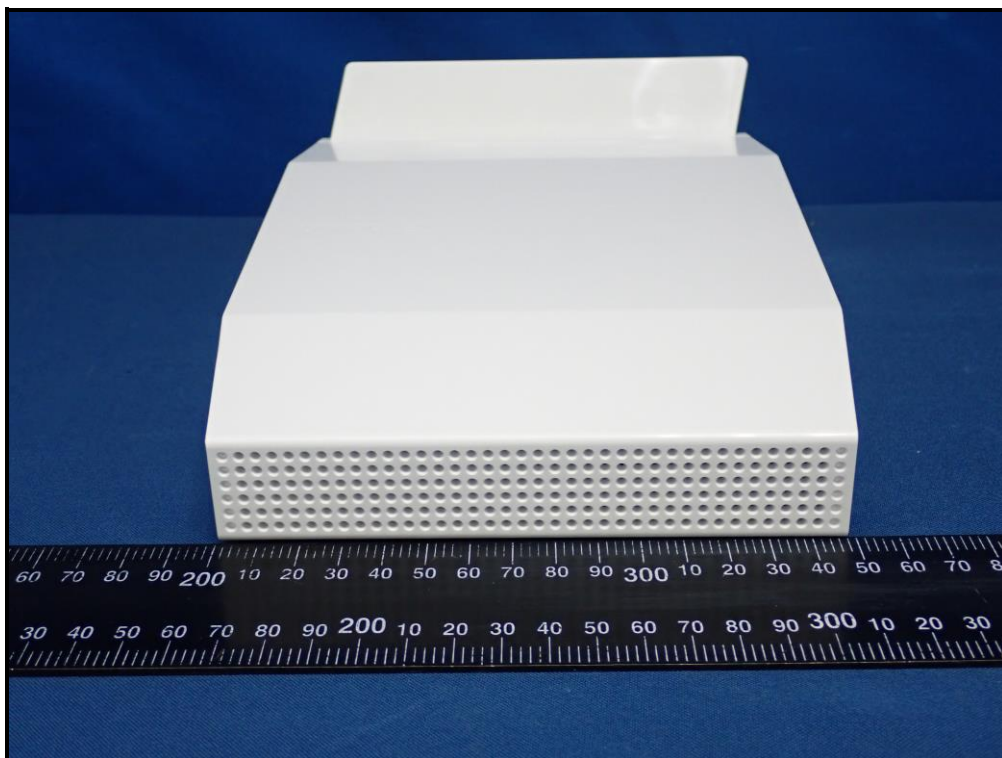

BUREAU
VERITAS

CONSTRUCTION PHOTOS OF EUT

RT1800 SR Sample

WiFi Name: Belkin00006

WiFi Password: 6gawn10x6q

WPS: 5066-4030

SN: 40S10M27A00006

MAC: C4411EFED4CD

Adapter: KSA-24W-120200D5

Adapter: KSA-24W-120200HU

Adapter: WB-24J12FU

Adapter: WB-24J12R