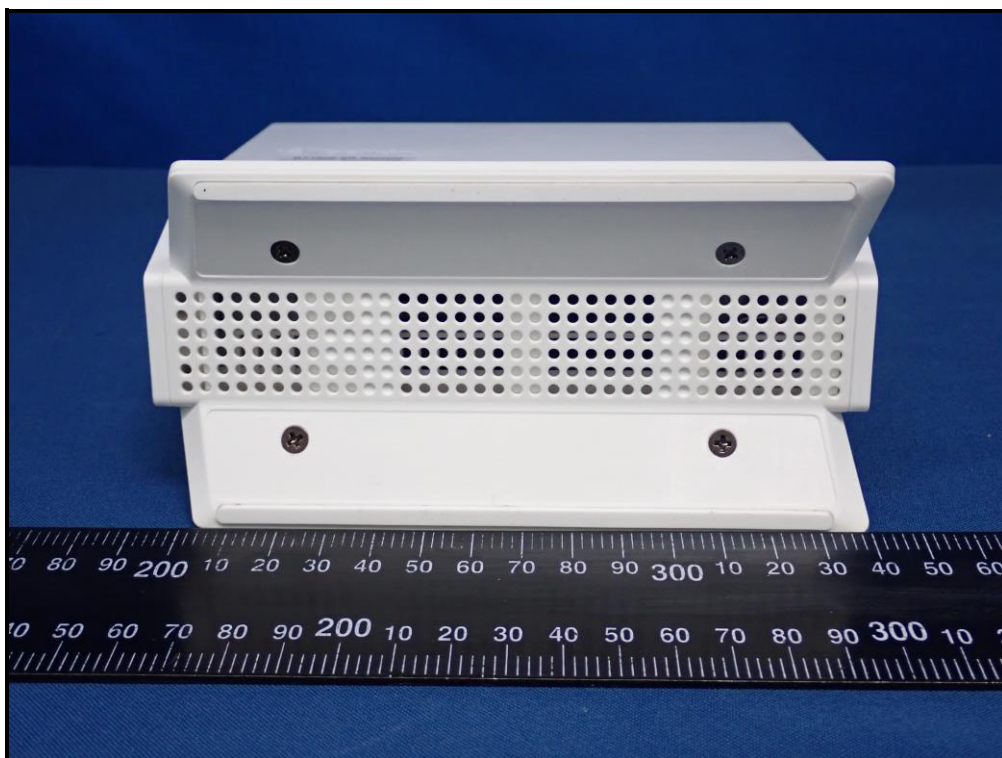

BUREAU
VERITAS

CONSTRUCTION PHOTOS OF EUT

RT1800 SR Sample

WiFi Name: Belkin00006

WiFi Password: 6gawn10x6q

WPS: 5066-4030

SN: 40S10M27A00006

MAC: C4411EFED4CD

Adapter: KSA-24W-120200D5

Adapter: KSA-24W-120200HU

Adapter: WB-24J12FU

Adapter: WB-24J12R