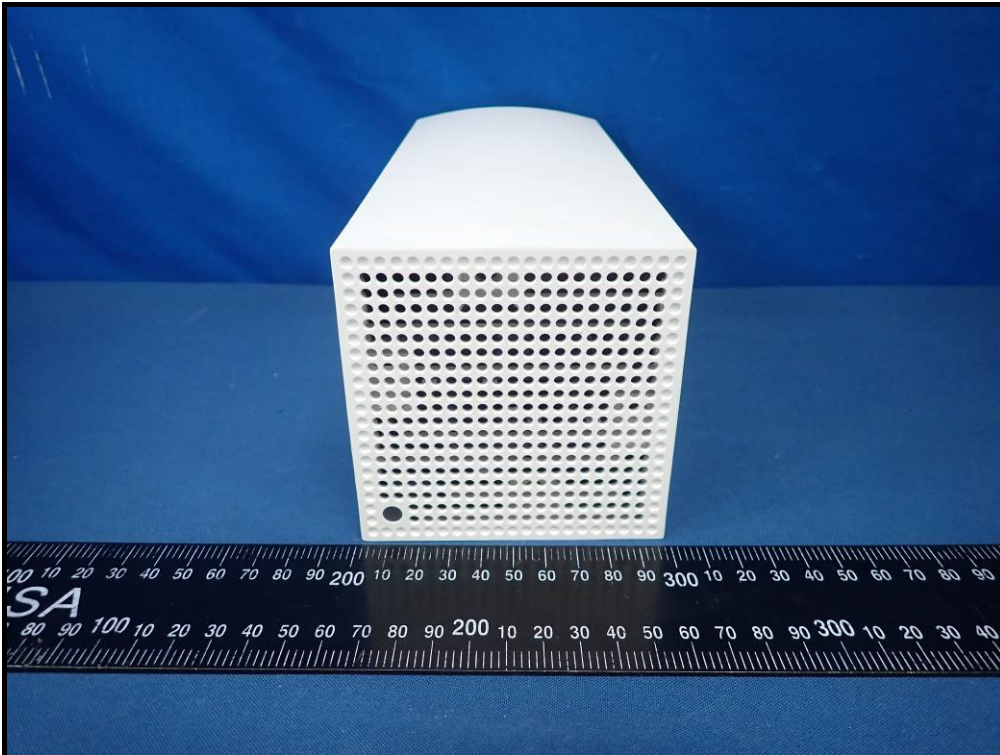

CONSTRUCTION PHOTOS OF EUT

BUREAU
VERITAS

Model No.: WA-36N12R

Model No.: WA-36N12FU

APD ASIAN POWER DEVICES INC.

AC ADAPTER
Model No. :WA-36N12FU
Input :100-240 V~, 50-60 Hz, 0.9 A Max.
Output :12 V \equiv 3 A

9207
E168210
c  US LISTED
Power Supply

Made in China F3 -AYAA 25.13612.0092022000267

Model No.: MU36B1120300-A1