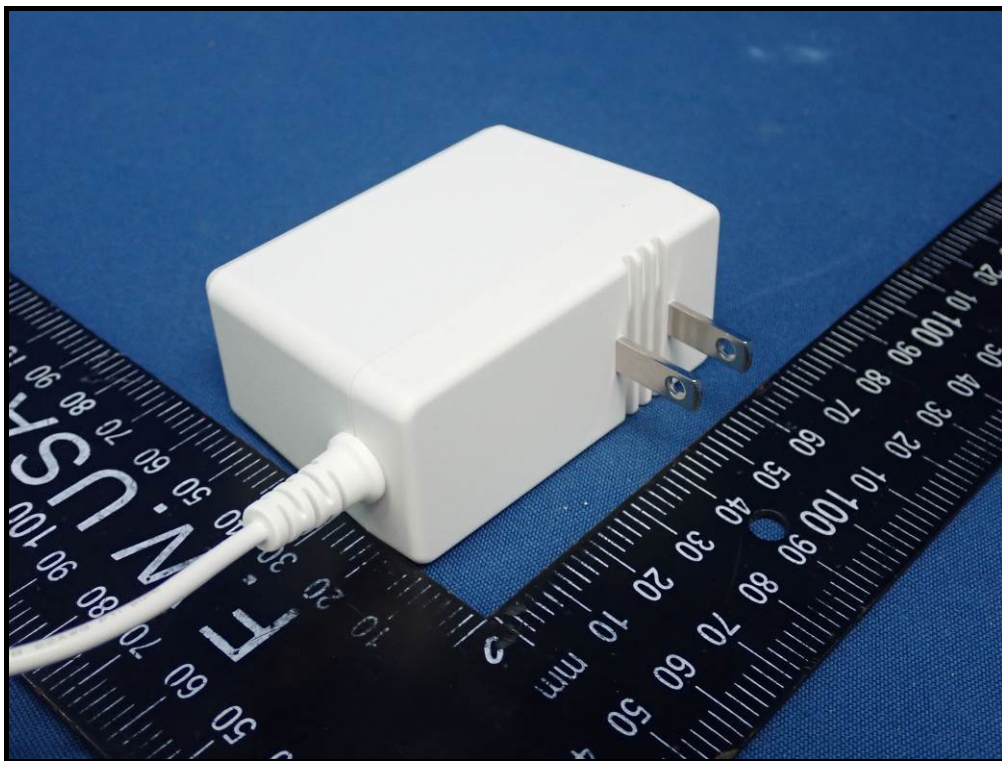

CONSTRUCTION PHOTOS OF EUT

BUREAU
VERITAS

Model No.: WA-36N12R

Model No.: WA-36N12FU

APD ASIAN POWER DEVICES INC.

AC ADAPTER
Model No. :WA-36N12FU
Input :100-240 V~, 50-60 Hz, 0.9 A Max.
Output :12 V \equiv 3 A