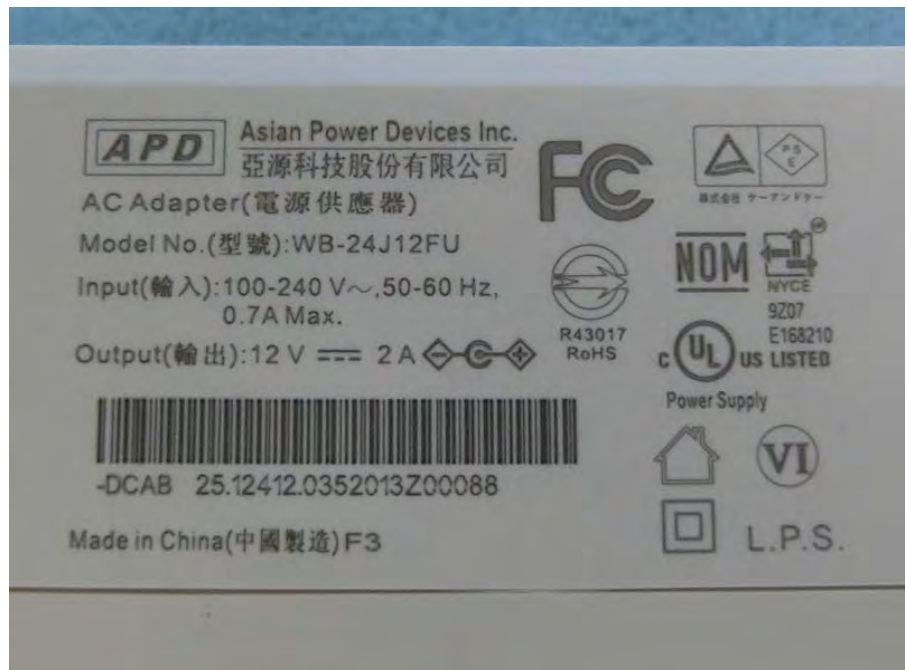

Brand Name: belkin Model Name: RT3200

Adapter 1

Adapter 2