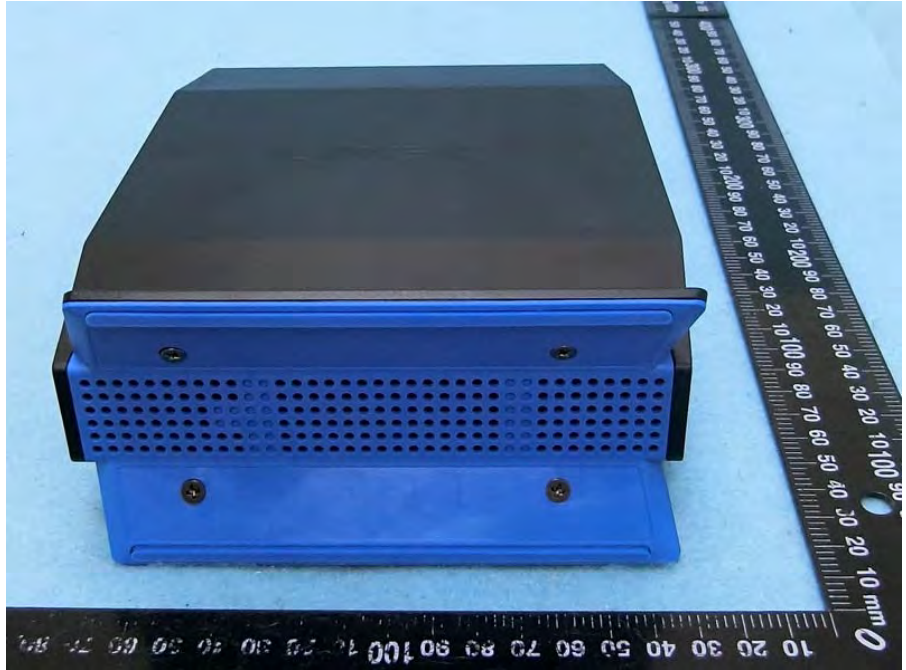

Brand Name: LINKSYS Model Name: E8450, E8420

Model Name: E8450

EUT 4
NAND Flash
Second source
Brand Name: Winbond
Model No.: W25N01GVZEIG

Model Name: E8420

Adapter 1

Adapter 2

Adapter 3

US plug
 For adapter 3 use