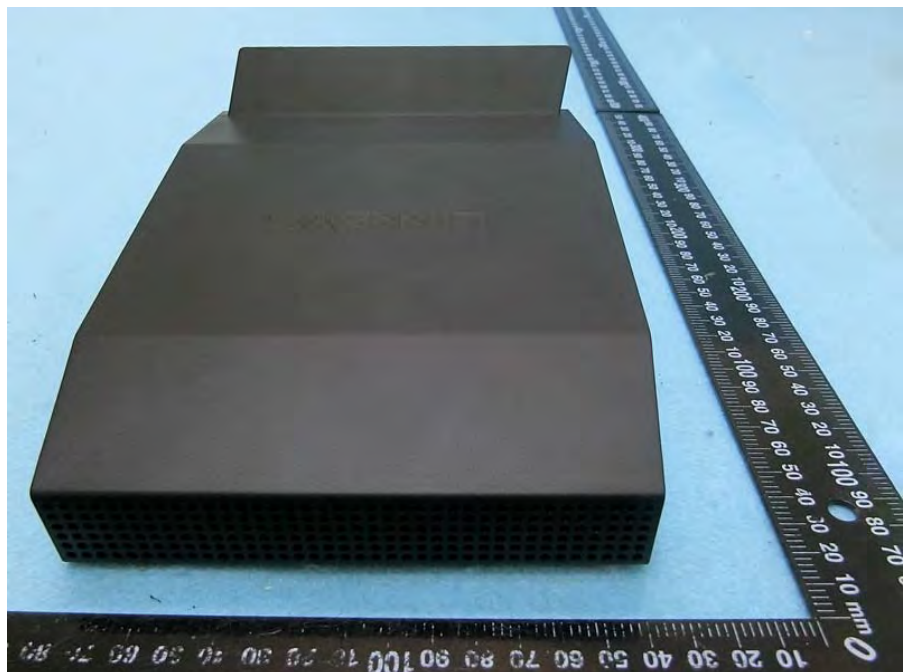

Brand Name: LINKSYS Model Name: E8450, E8420

Model Name: E8450

EUT 4
NAND Flash
Second source
Brand Name: Winbond
Model No.: W25N01GVZEIG

Model Name: E8420

Adapter 1

Adapter 2

Adapter 3

US plug
 For adapter 3 use