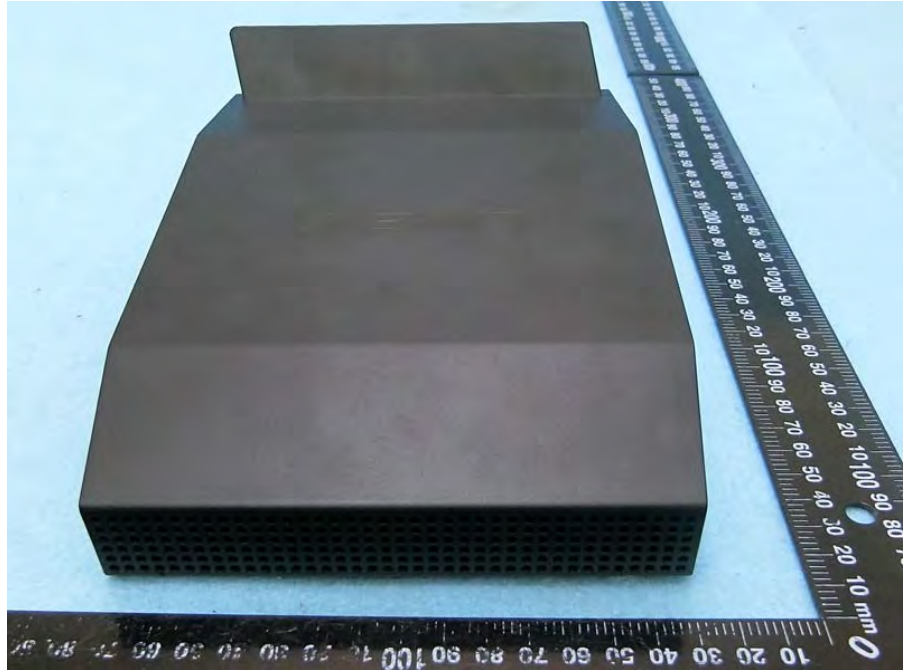

Brand Name: LINKSYS Model Name: E8450, E8420

Model Name: E8450

EUT 4
NAND Flash
Second source
Brand Name: Winbond
Model No.: W25N01GVZEIG

Model Name: E8420

Adapter 1

Adapter 2

Adapter 3

US plug
 For adapter 3 use