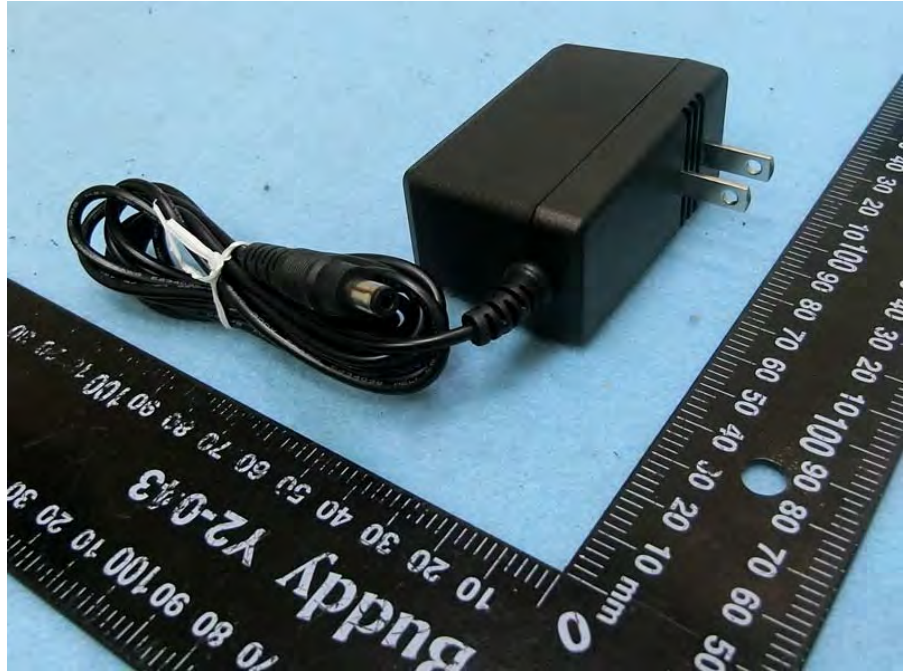

Brand Name: LINKSYS Model Name: E8450, E8420

Model Name: E8450

EUT 4
NAND Flash
Second source
Brand Name: Winbond
Model No.: W25N01GVZEIG

Model Name: E8420

Adapter 1

Adapter 2

Adapter 3

US plug
 For adapter 3 use