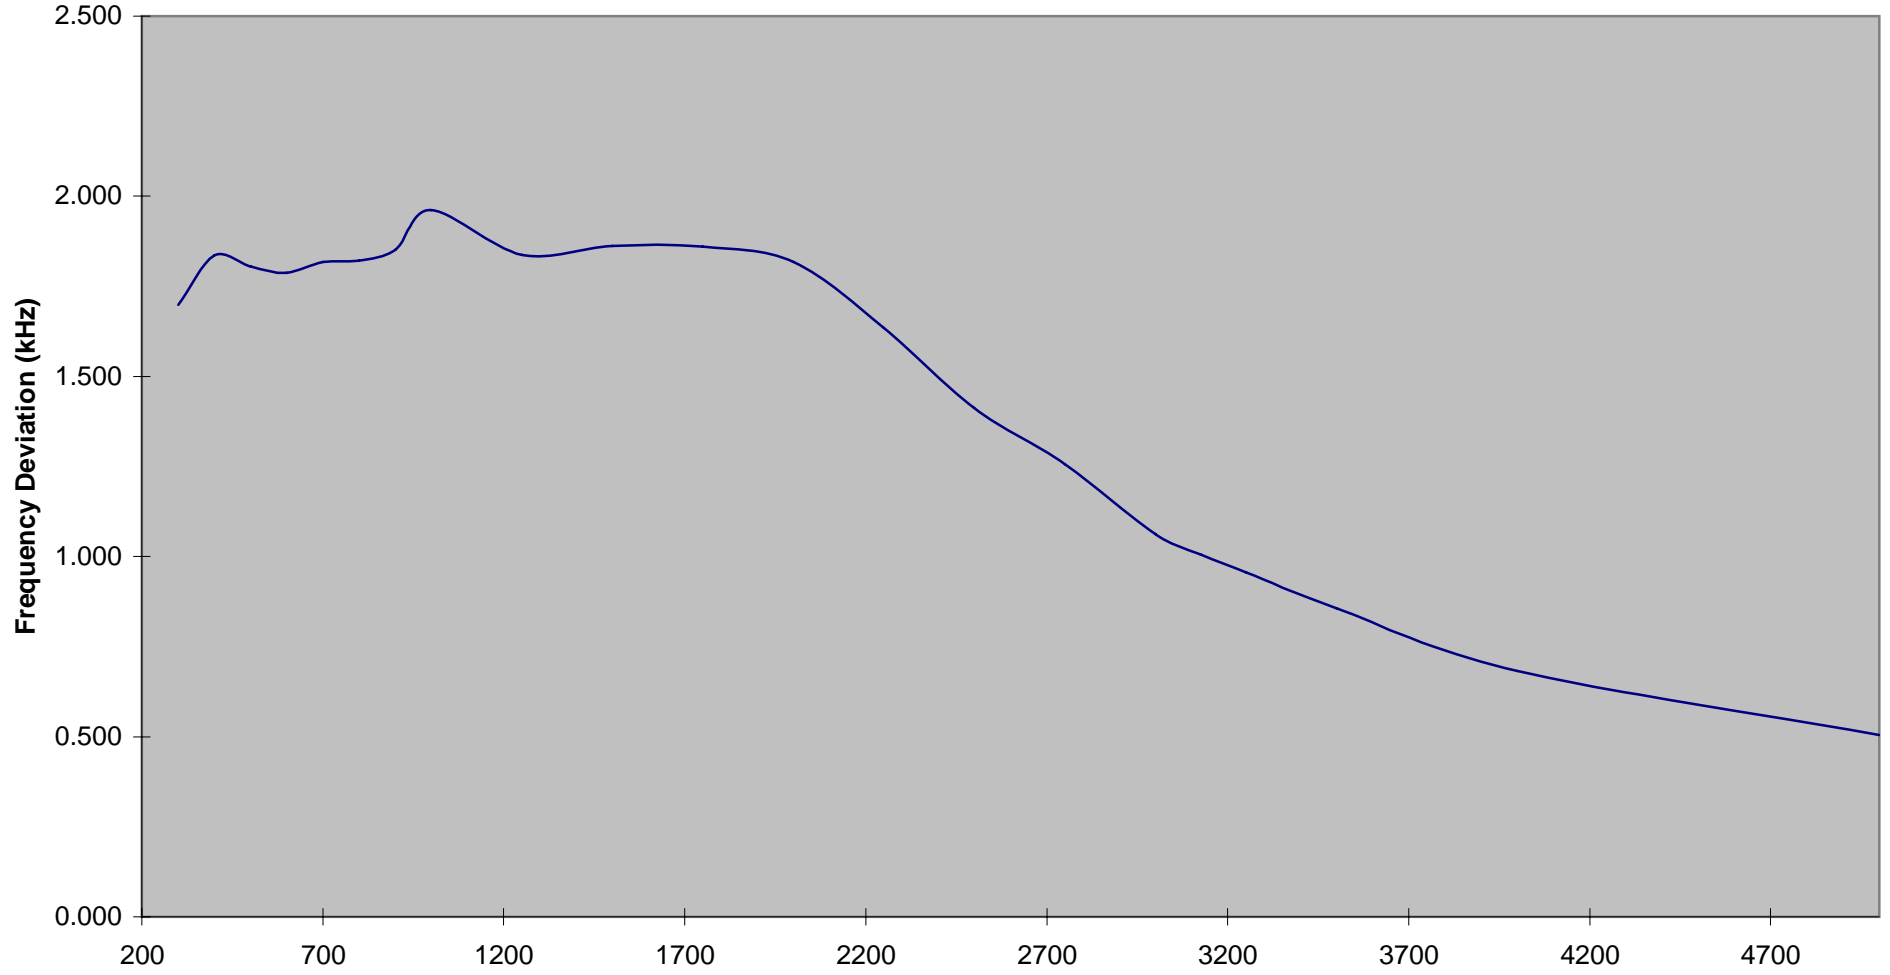

INTERTEK TESTING SERVICES

Modulation Frequency Response

FCC ID: K7GT9500

Modulation Frequency (Hz)

mfr - 1 of 2

INTERTEK TESTING SERVICES

Modulation Frequency Response

FCC ID: K7GT9500