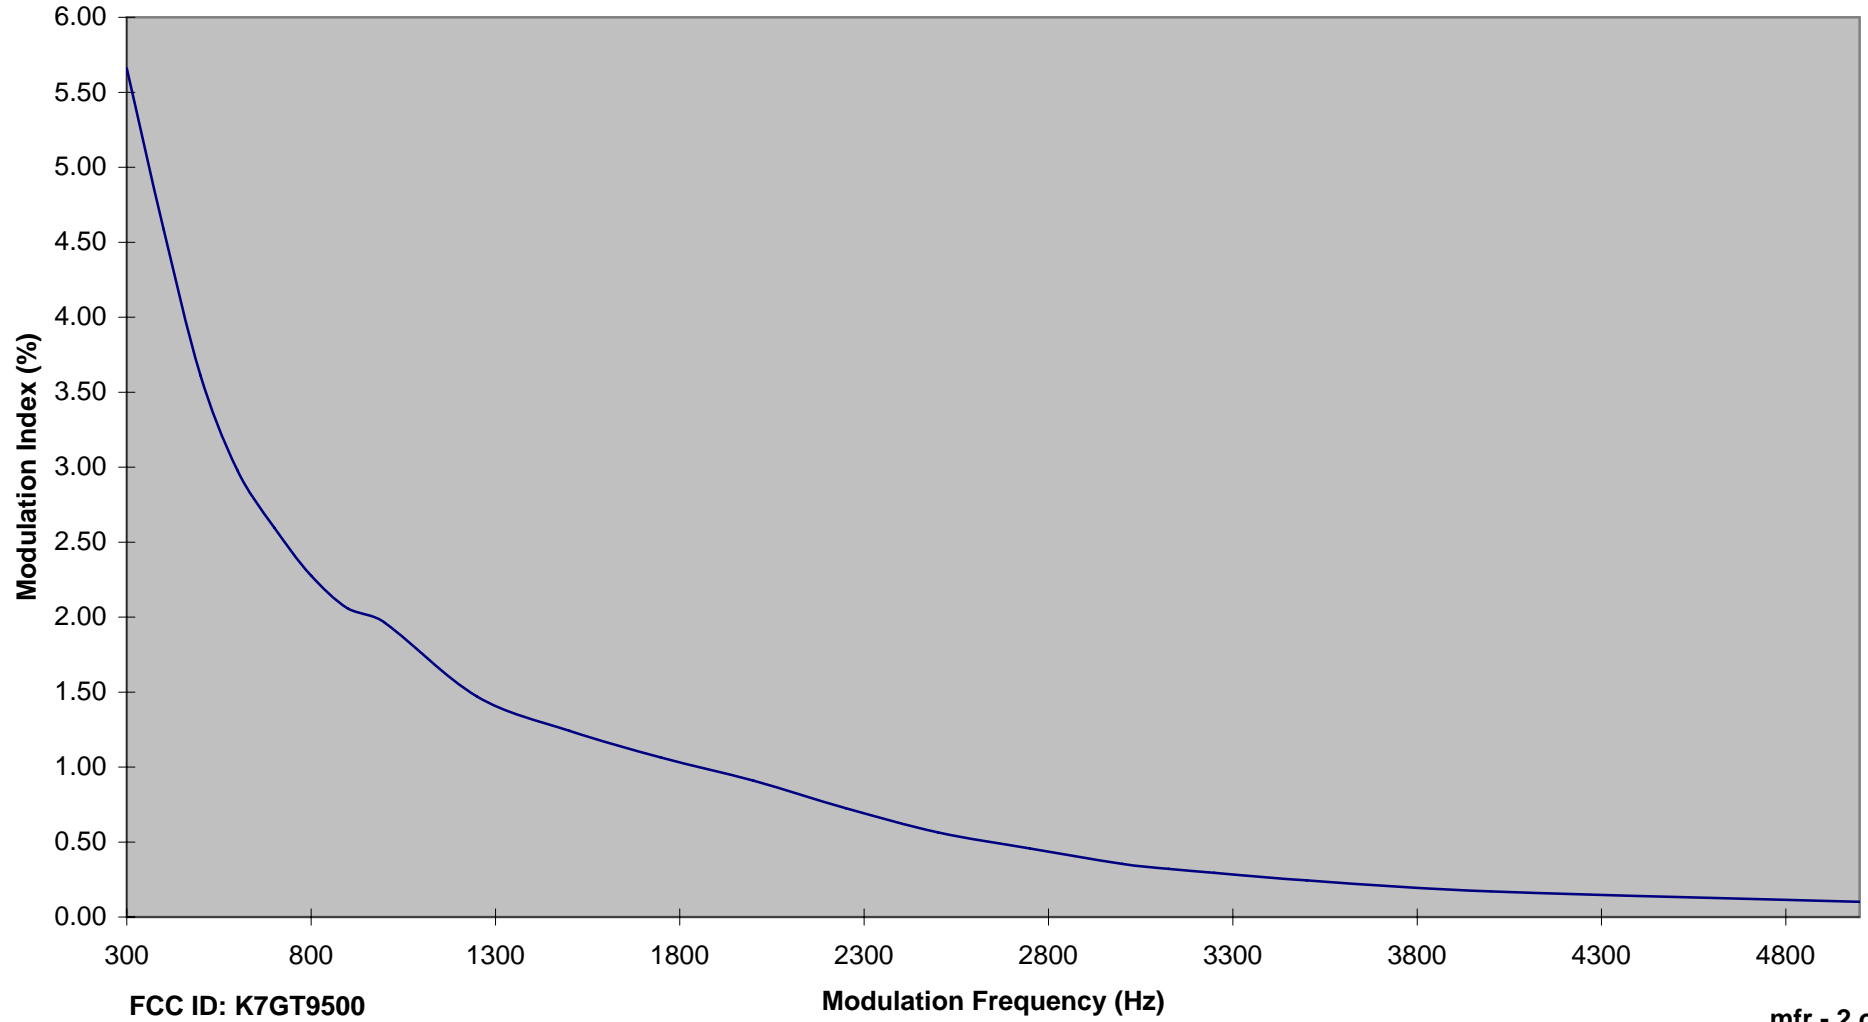

INTERTEK TESTING SERVICES

Modulation Frequency Response

FCC ID: K7GT9500

Modulation Frequency (Hz)

mfr - 1 of 2

INTERTEK TESTING SERVICES

Modulation Frequency Response

FCC ID: K7GT9500